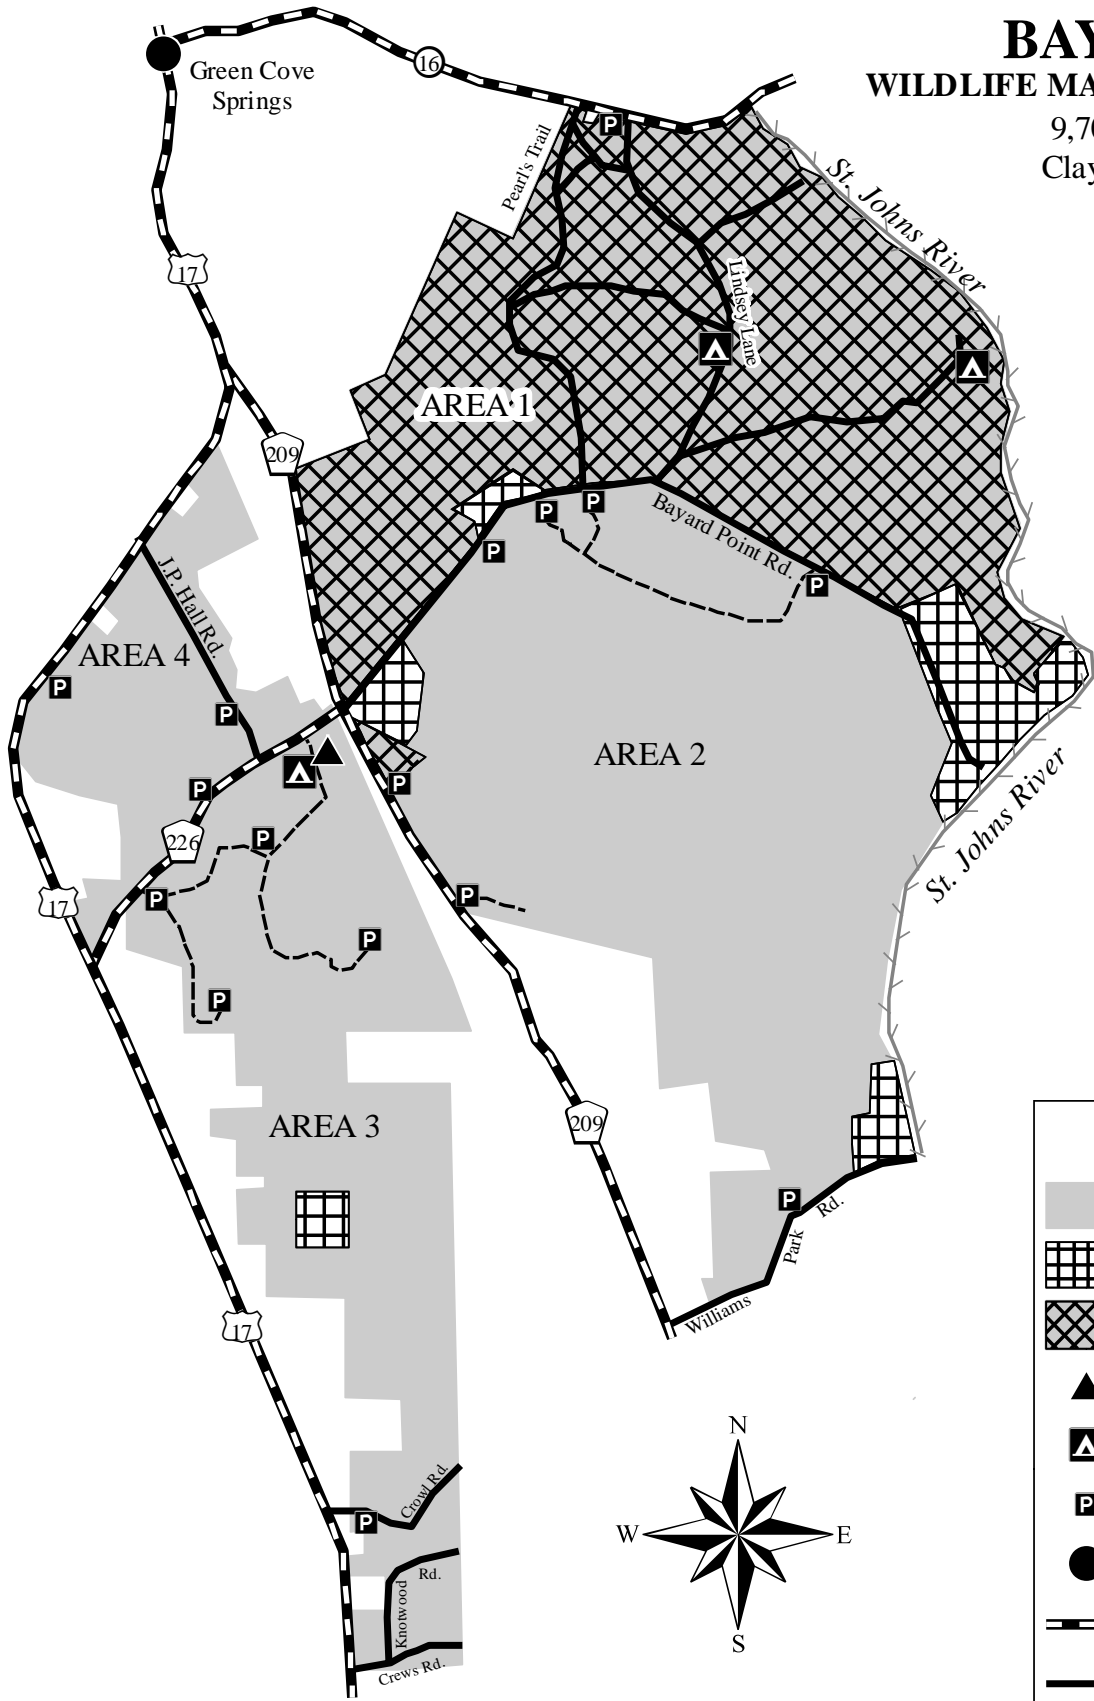

BAYARD

WILDLIFE MANAGEMENT AREA

9,702 acres
Clay County

Legend

- Management Area
- Private Property
- Closed to Hunting
- Check Station
- Campsite
- Parking
- Town
- Paved Road
- Improved Road
- Unimproved Road
- River