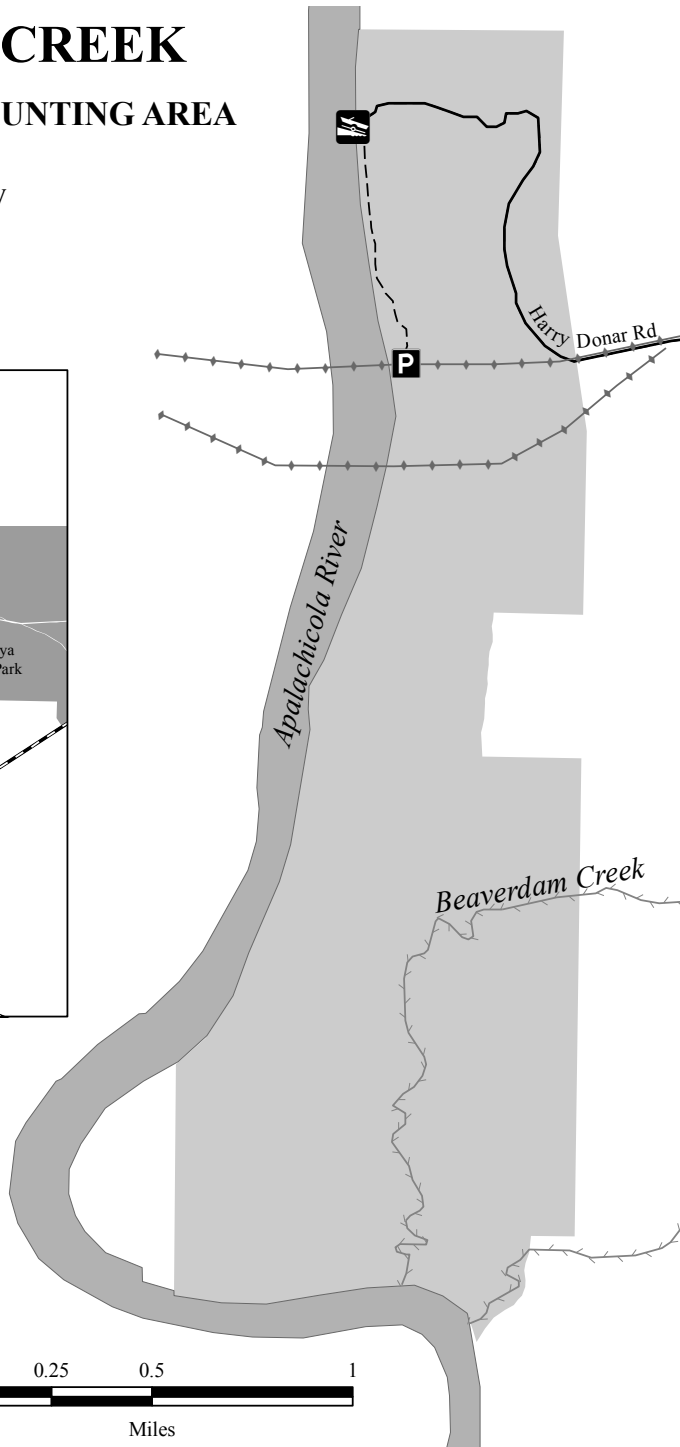

# BEAVERDAM CREEK

## PUBLIC SMALL GAME HUNTING AREA

1,317 Acres  
Liberty County

**2011-2012**  
Hunting Season

## Beaverdam Creek Public Small Game Hunting Area

Regulations Summary and Area Map  
July 1, 2011 - June 30, 2012

A cooperative public small game hunting area

Northwest Florida Water  
Management District