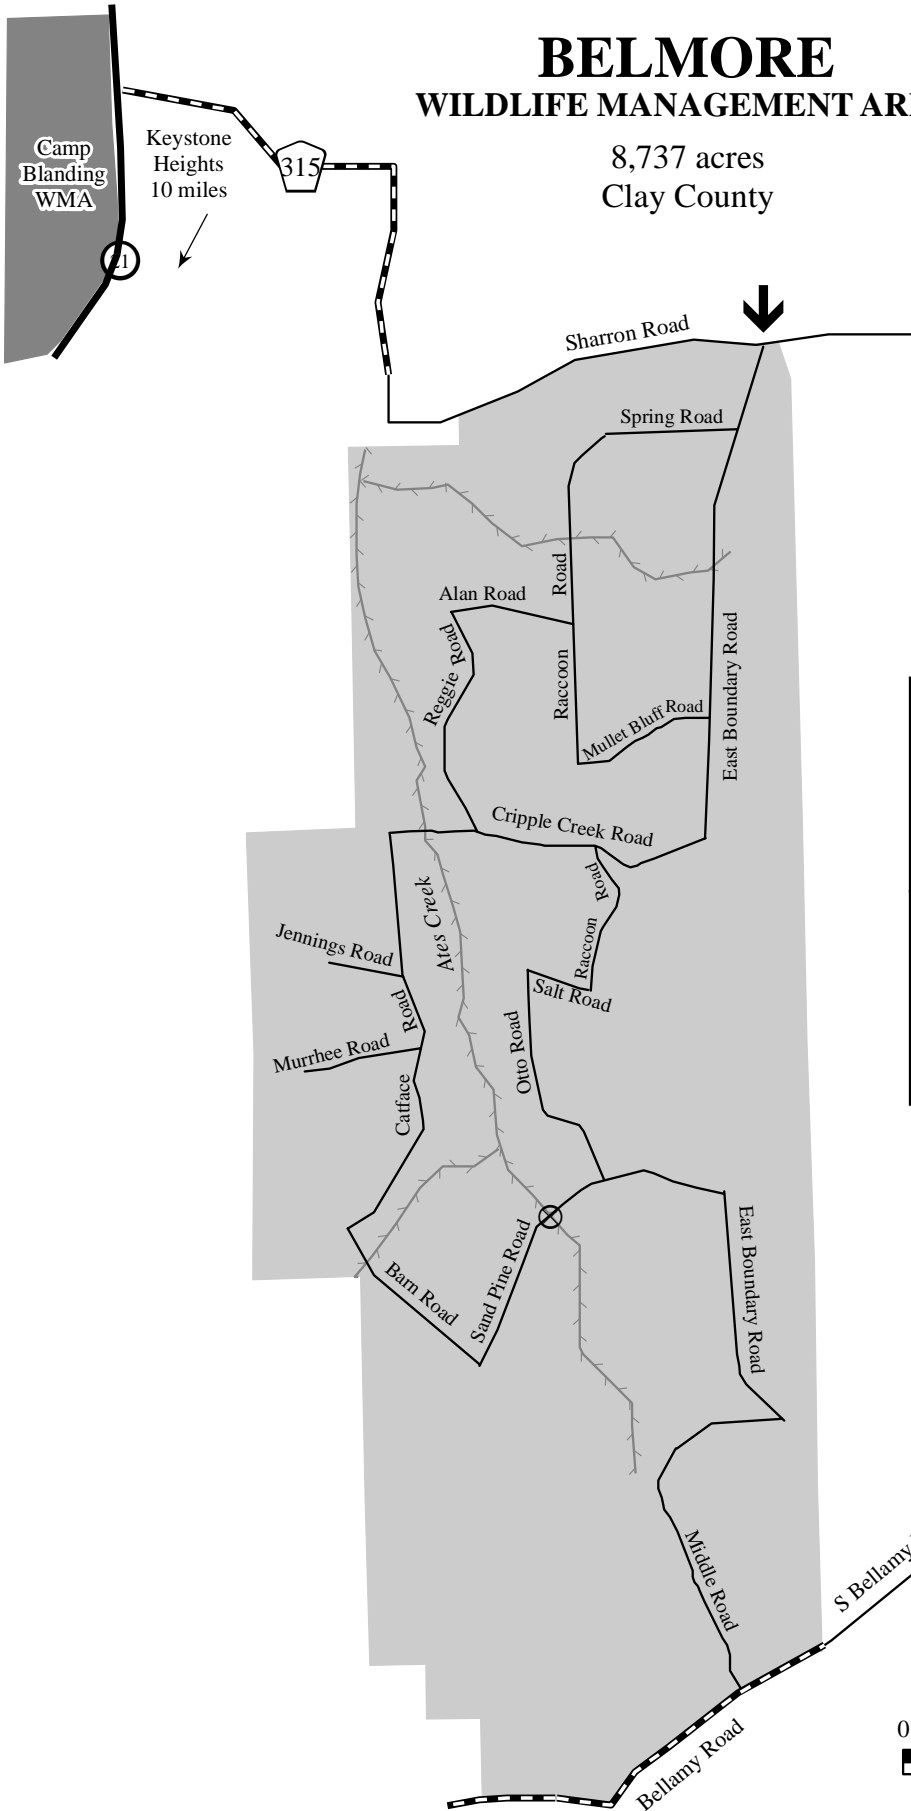

# BELMORE WILDLIFE MANAGEMENT AREA

8,737 acres  
Clay County

### Legend

- Management Area
- Designated Entrance
- Bridge Out
- Creek
- Paved Road
- Improved Road