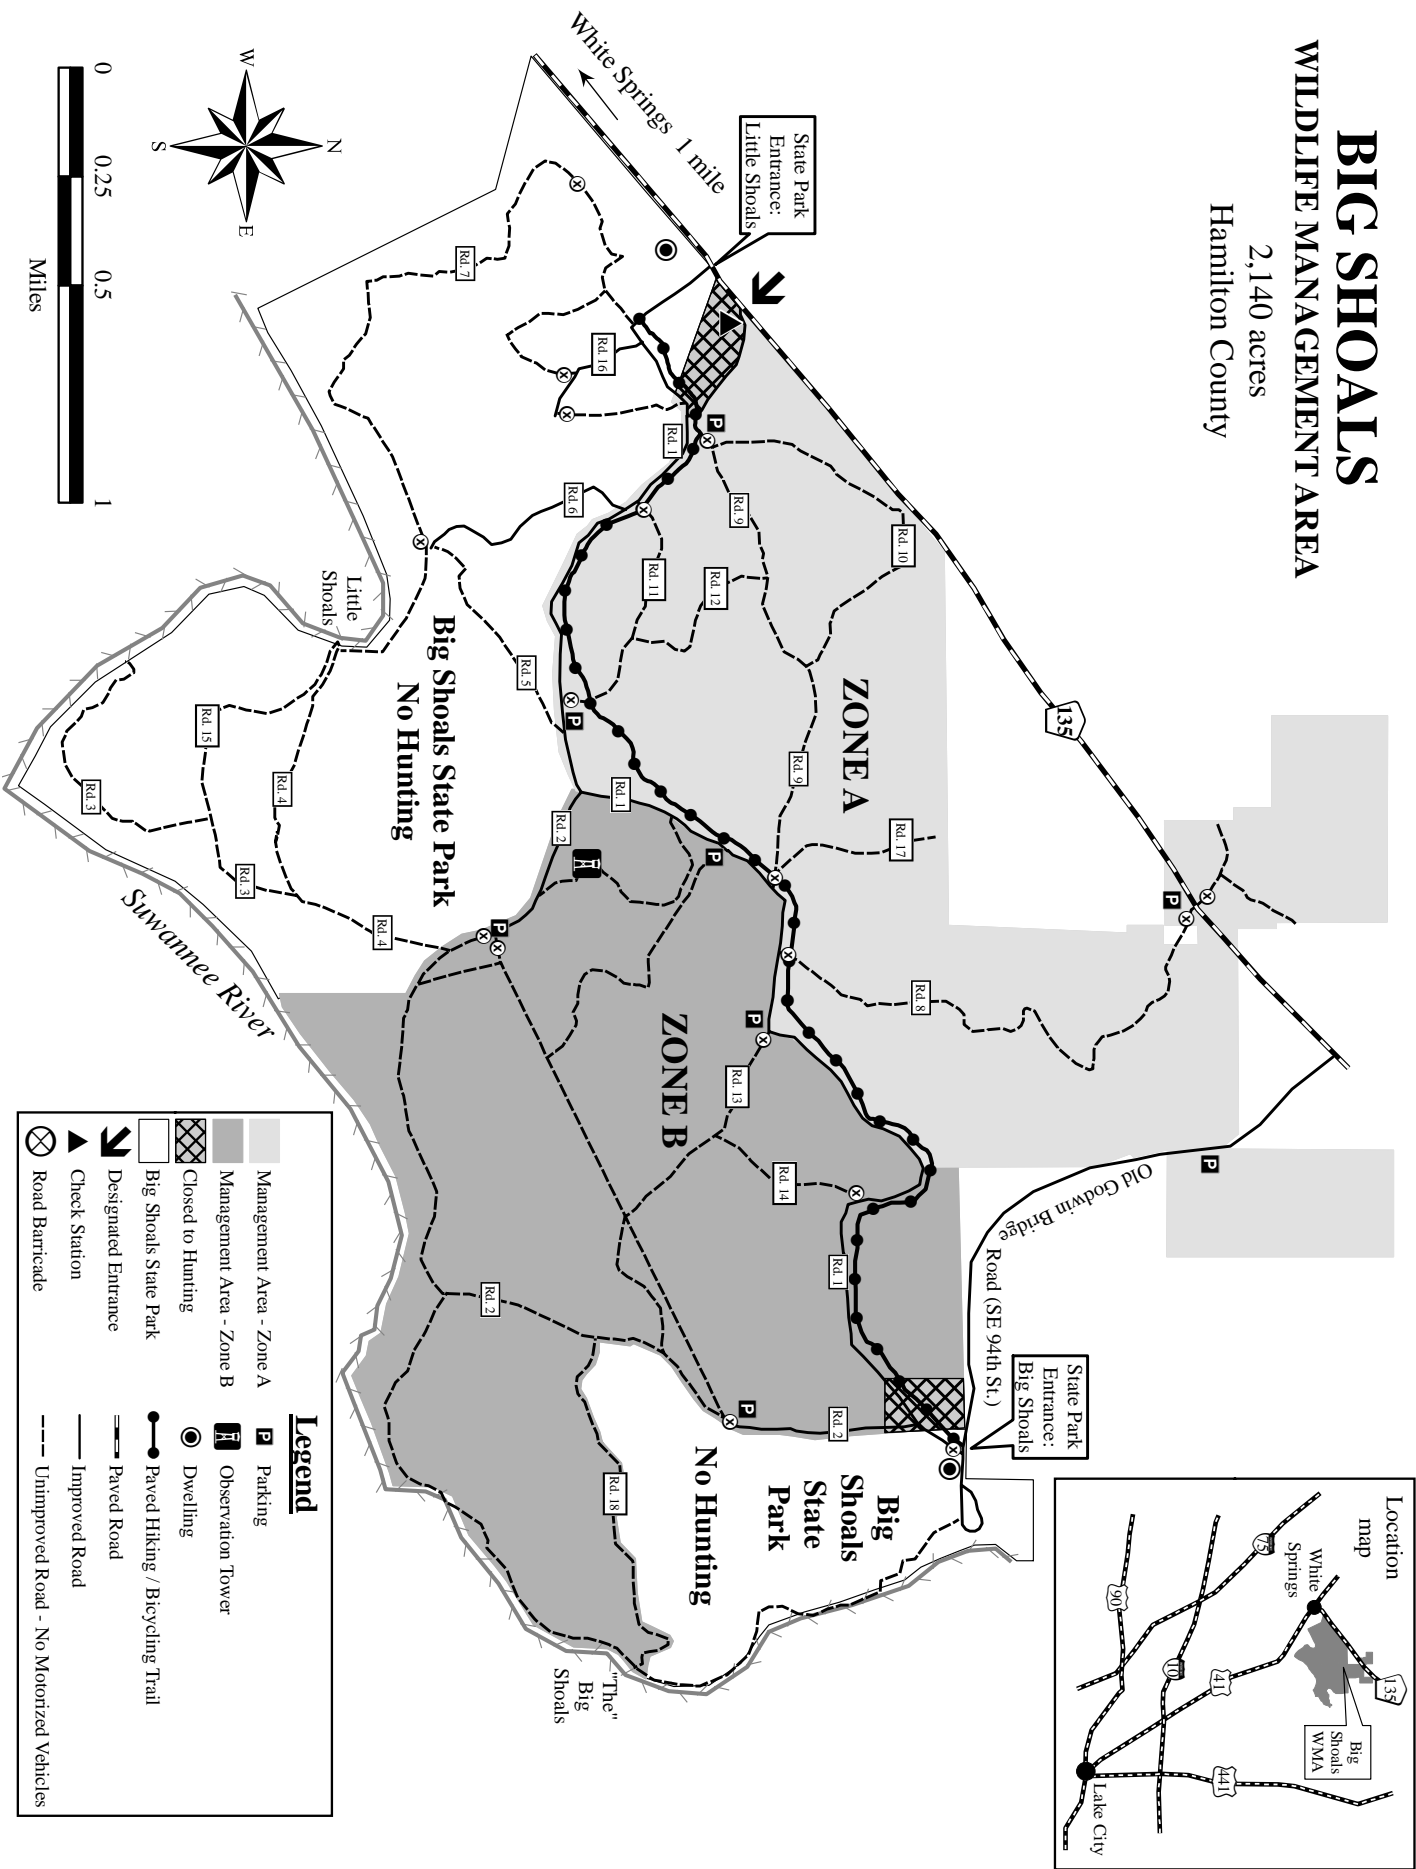

BIG SHOALS WILDLIFE MANAGEMENT AREA

2,140 acres
Hamilton County

Legend

	Management Area - Zone A		Parking
	Management Area - Zone B		Observation Tower
	Closed to Hunting		Dwelling
	Big Shoals State Park		Paved Hiking / Bicycling Trail
	Designated Entrance		Paved Road
	Check Station		Improved Road
	Road Barricade		Unimproved Road - No Motorized Vehicles