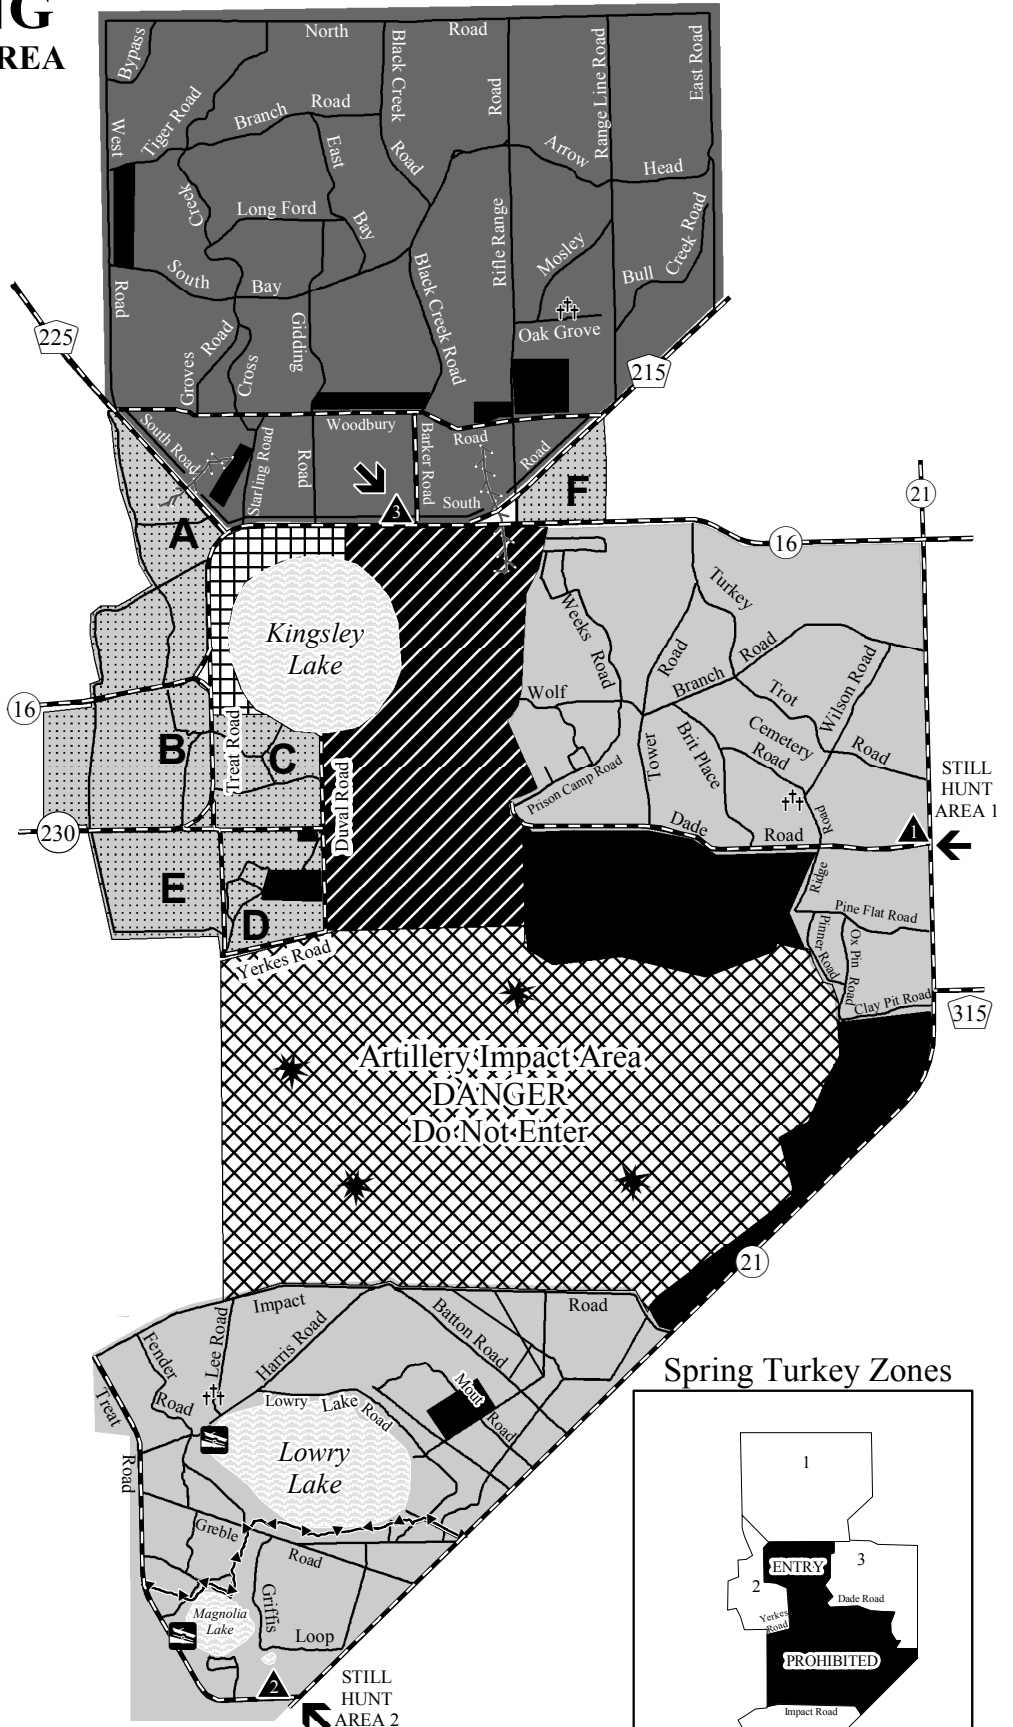

CAMP BLANDING WILDLIFE MANAGEMENT AREA

56,197 acres
Clay County

Legend

-  Dog Hunt Area
-  Still Hunt Areas
-  Archery-only Areas
-  Public Entry Prohibited
-  Military Base - Do Not Enter
-  Artillery Impact Area
-  Private Property
-  Lake
-  Creek
-  Florida Trail
-  Paved Road
-  Improved Road
-  Designated Entrance
-  Check Station
-  Boat Ramp
-  Cemetery

Spring Turkey Zones