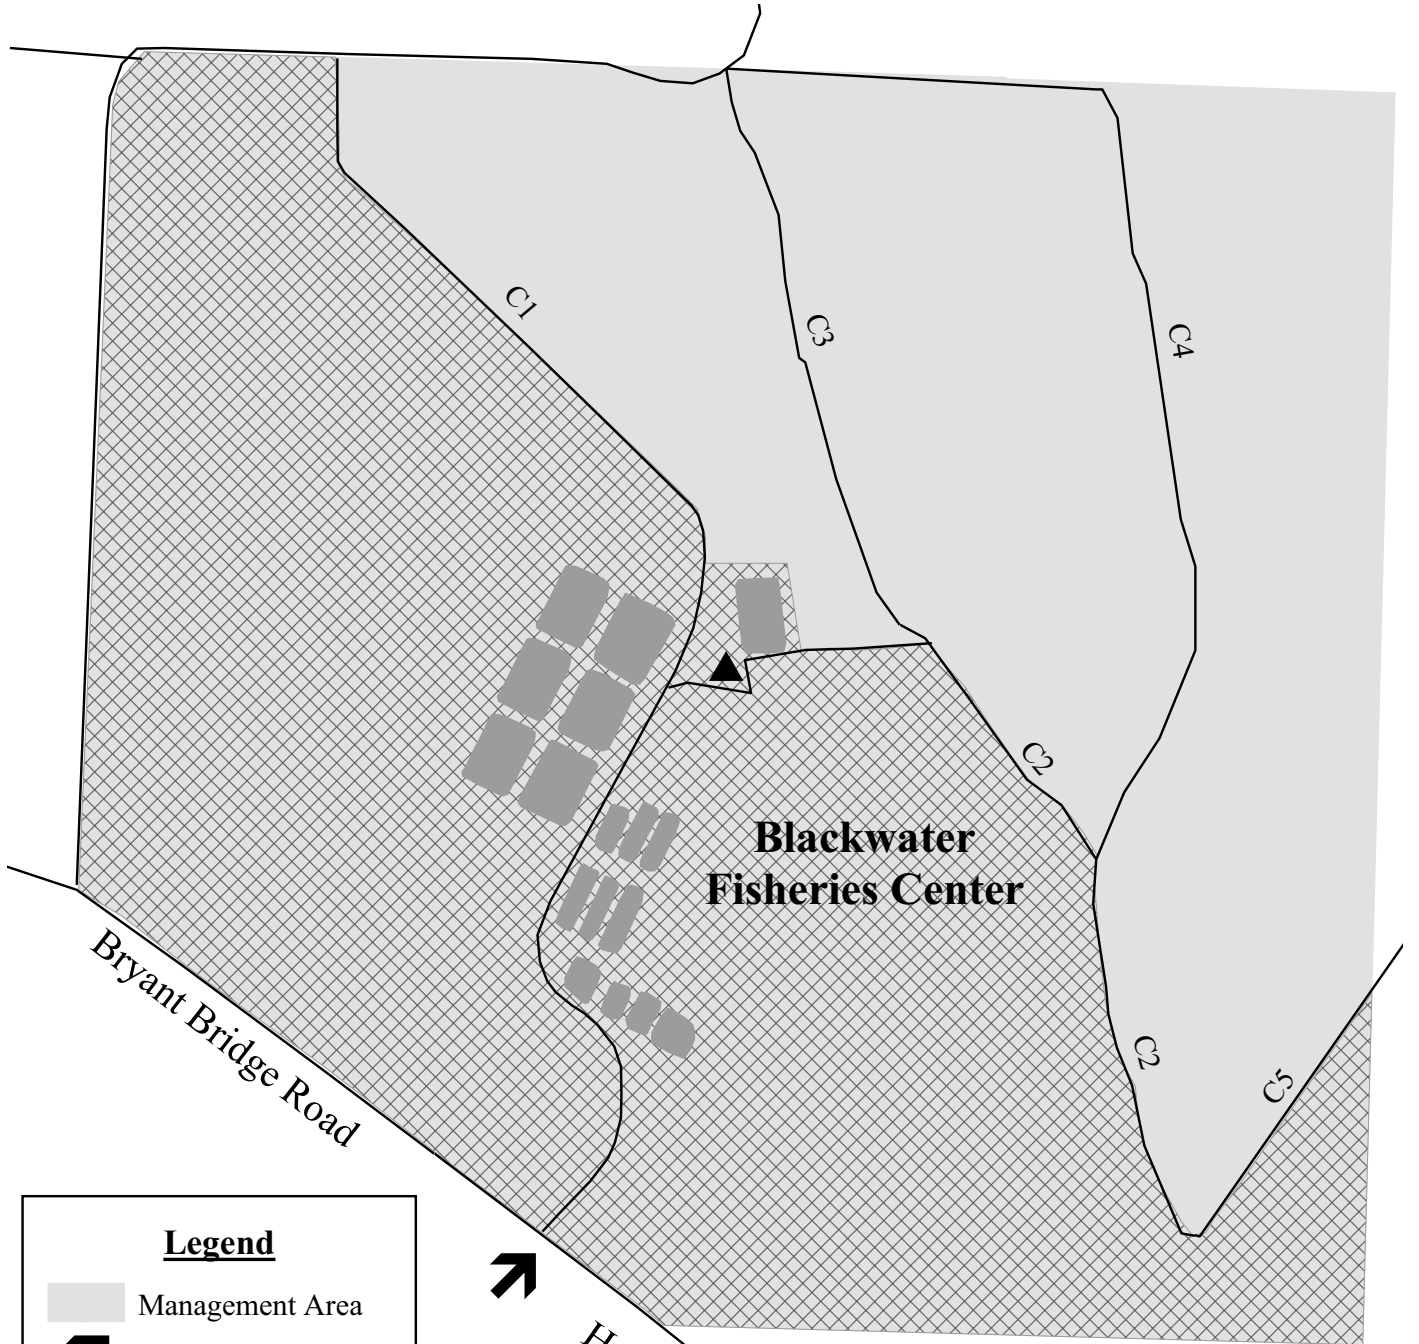

CARR UNIT

BLACKWATER WILDLIFE MANAGEMENT AREA

590 acres
Santa Rosa County

Legend

- Management Area
- Designated Entrance
- Check Station
- Closed to Hunting
- Fish Pond
- Improved Road