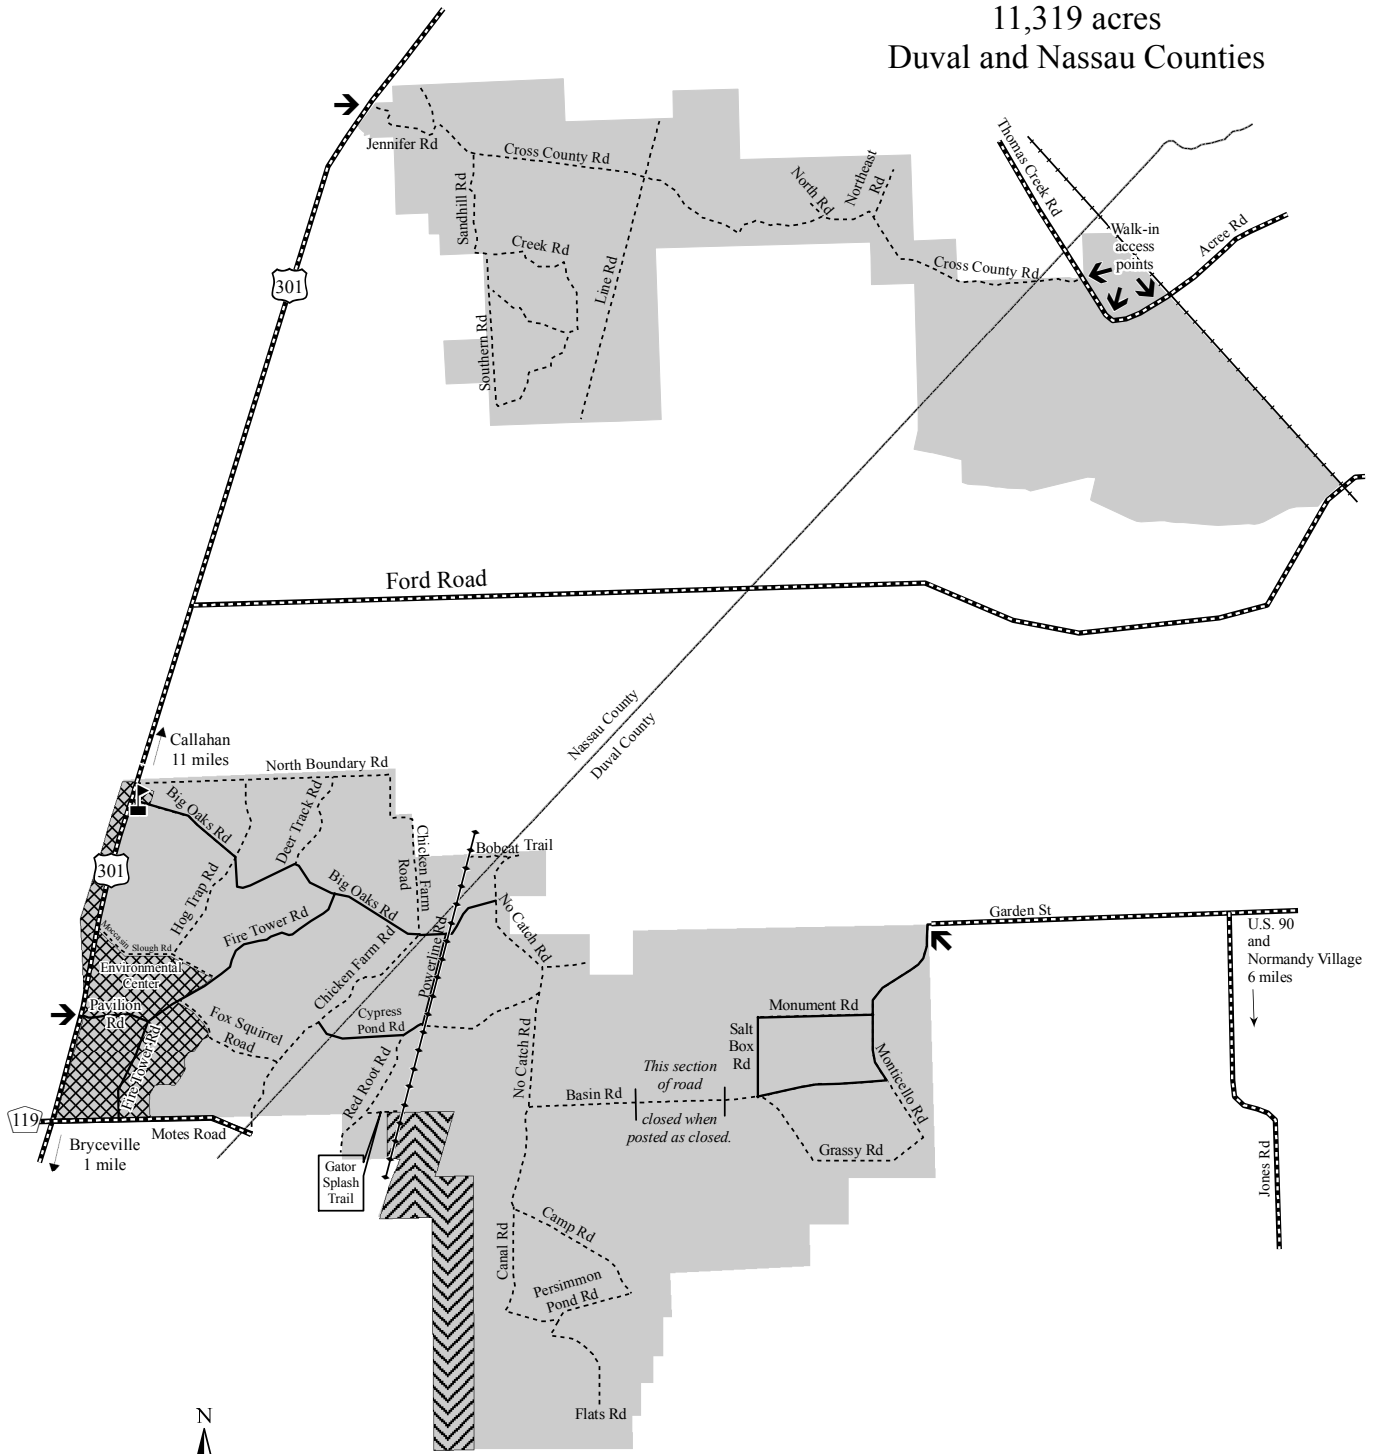

CARY

WILDLIFE MANAGEMENT AREA

11,319 acres
Duval and Nassau Counties

Legend	
<ul style="list-style-type: none"> Management Area Closed to Public Access Closed to Hunting Designated Entrance Railroad - Public Access Prohibited 	<ul style="list-style-type: none"> DOF District Office Powerline Paved Road Improved Road Unimproved Road