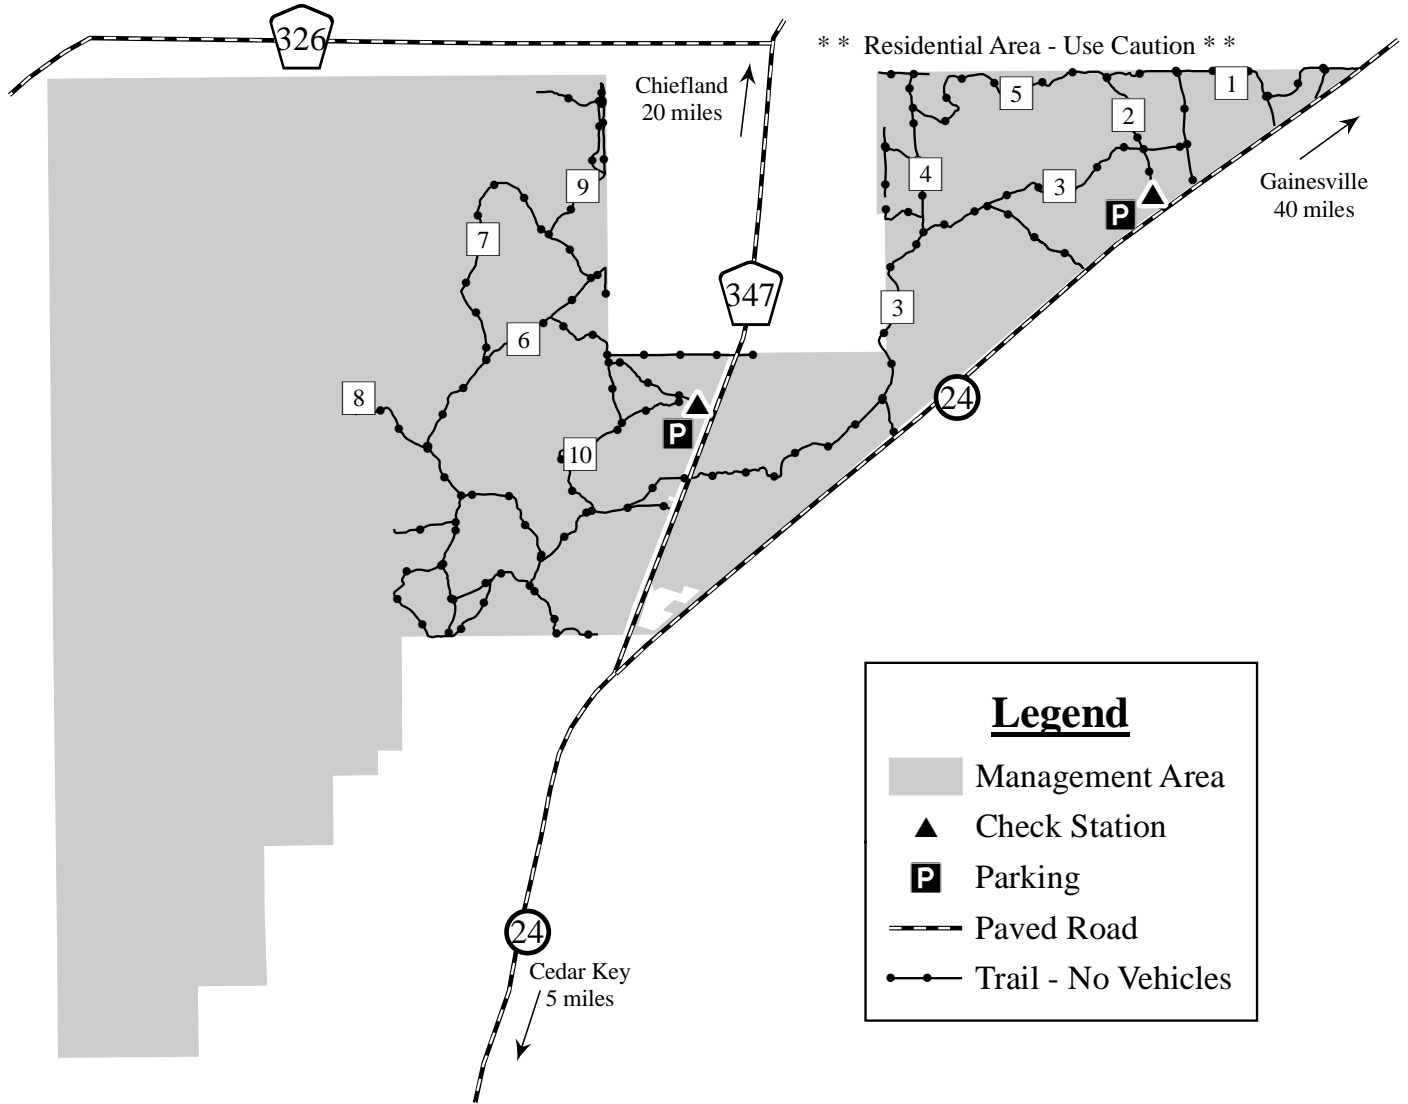

CEDAR KEY SCRUB WILDLIFE MANAGEMENT AREA

4,988 acres
Levy County

Legend

- Management Area
- Check Station
- Parking
- Paved Road
- Trail - No Vehicles