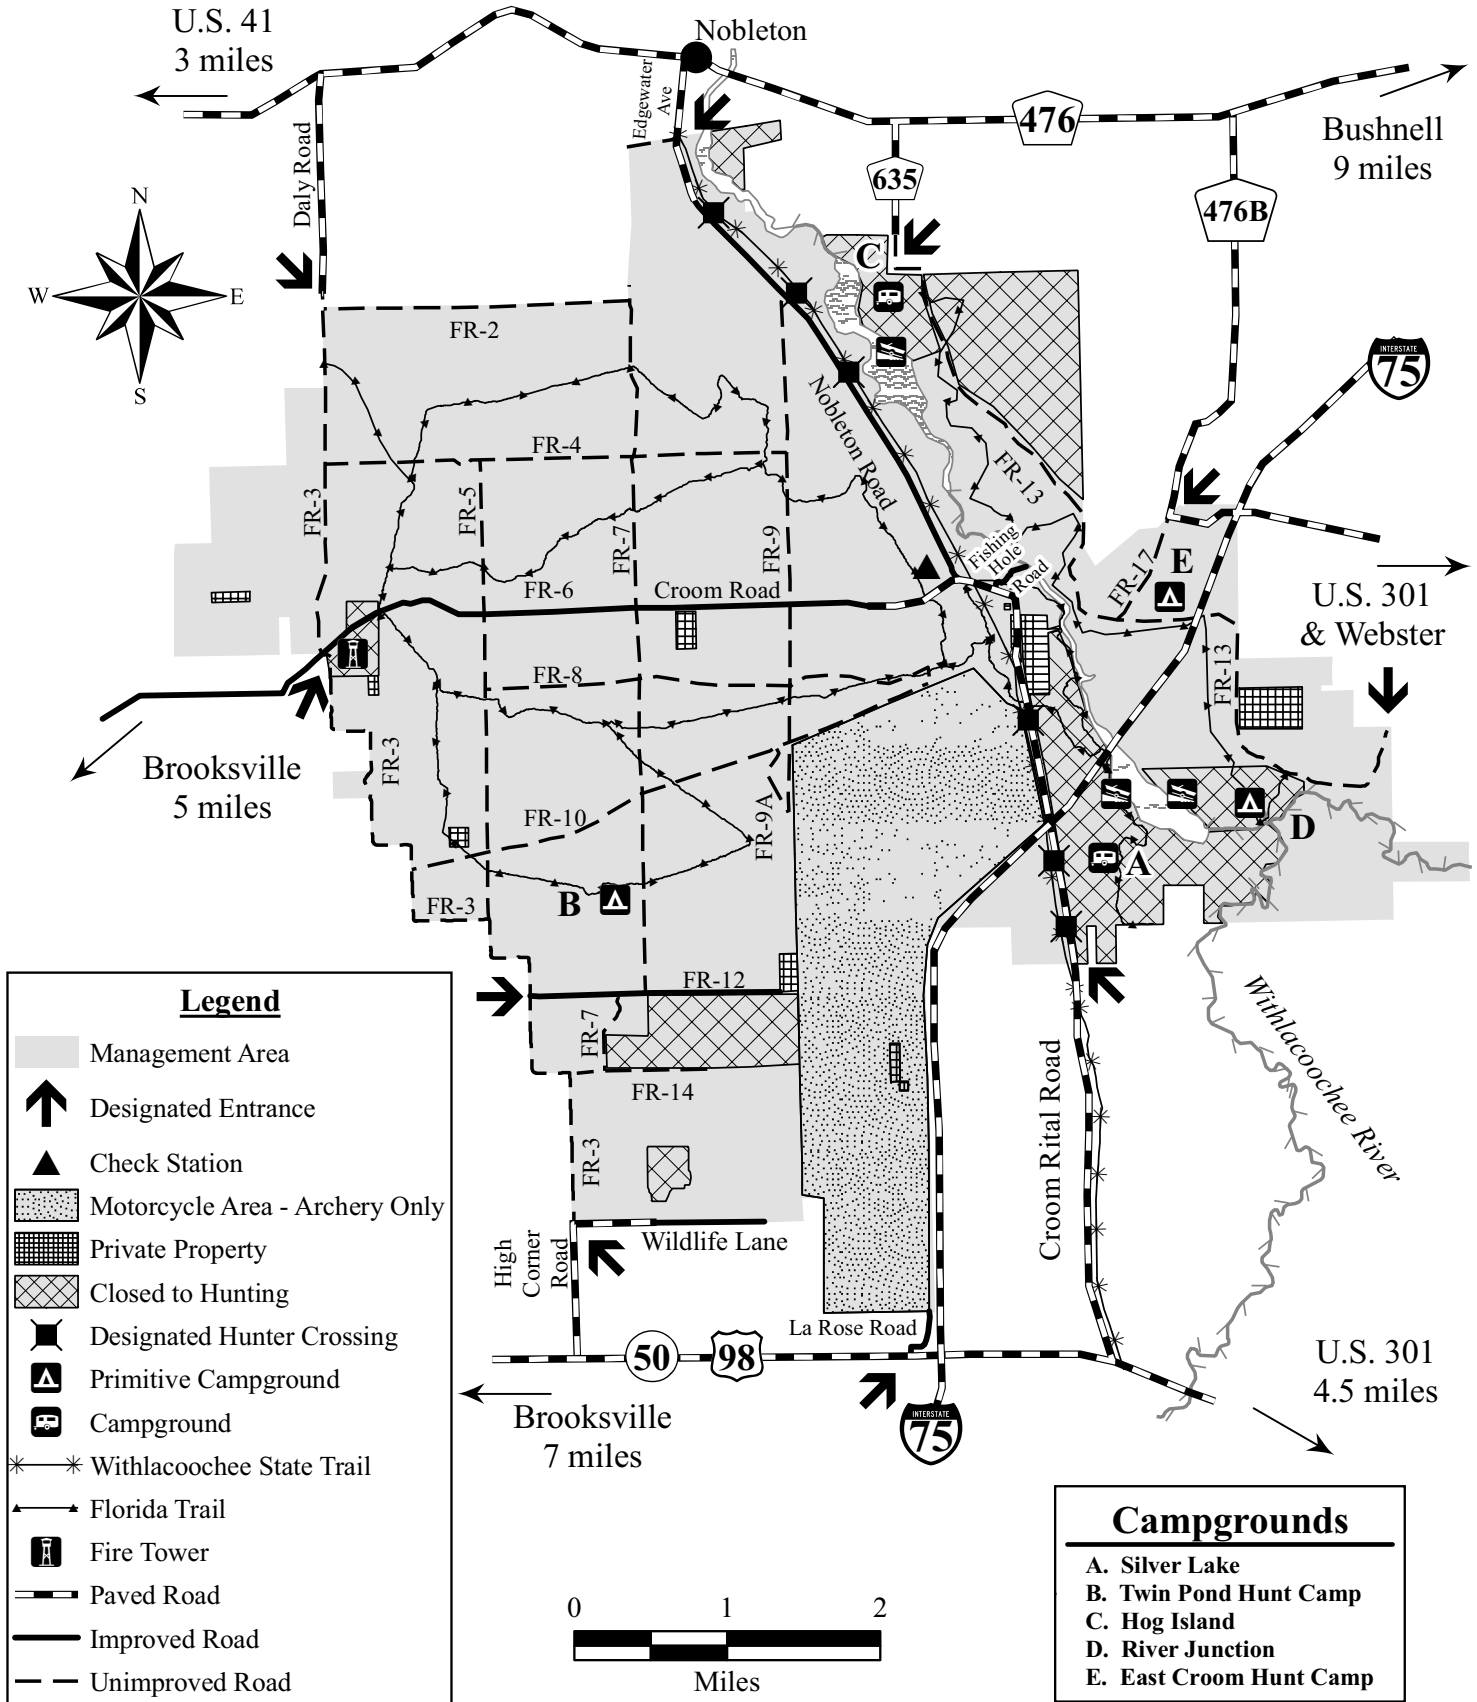

## WILDLIFE MANAGEMENT AREA

20,595 acres

Hernando and Sumter Counties

### Legend

- Management Area
- Designated Entrance
- Check Station
- Motorcycle Area - Archery Only
- Private Property
- Closed to Hunting
- Designated Hunter Crossing
- Primitive Campground
- Campground
- Withlacoochee State Trail
- Florida Trail
- Fire Tower
- Paved Road
- Improved Road
- Unimproved Road

### Campgrounds

- A. Silver Lake
- B. Twin Pond Hunt Camp
- C. Hog Island
- D. River Junction
- E. East Croom Hunt Camp