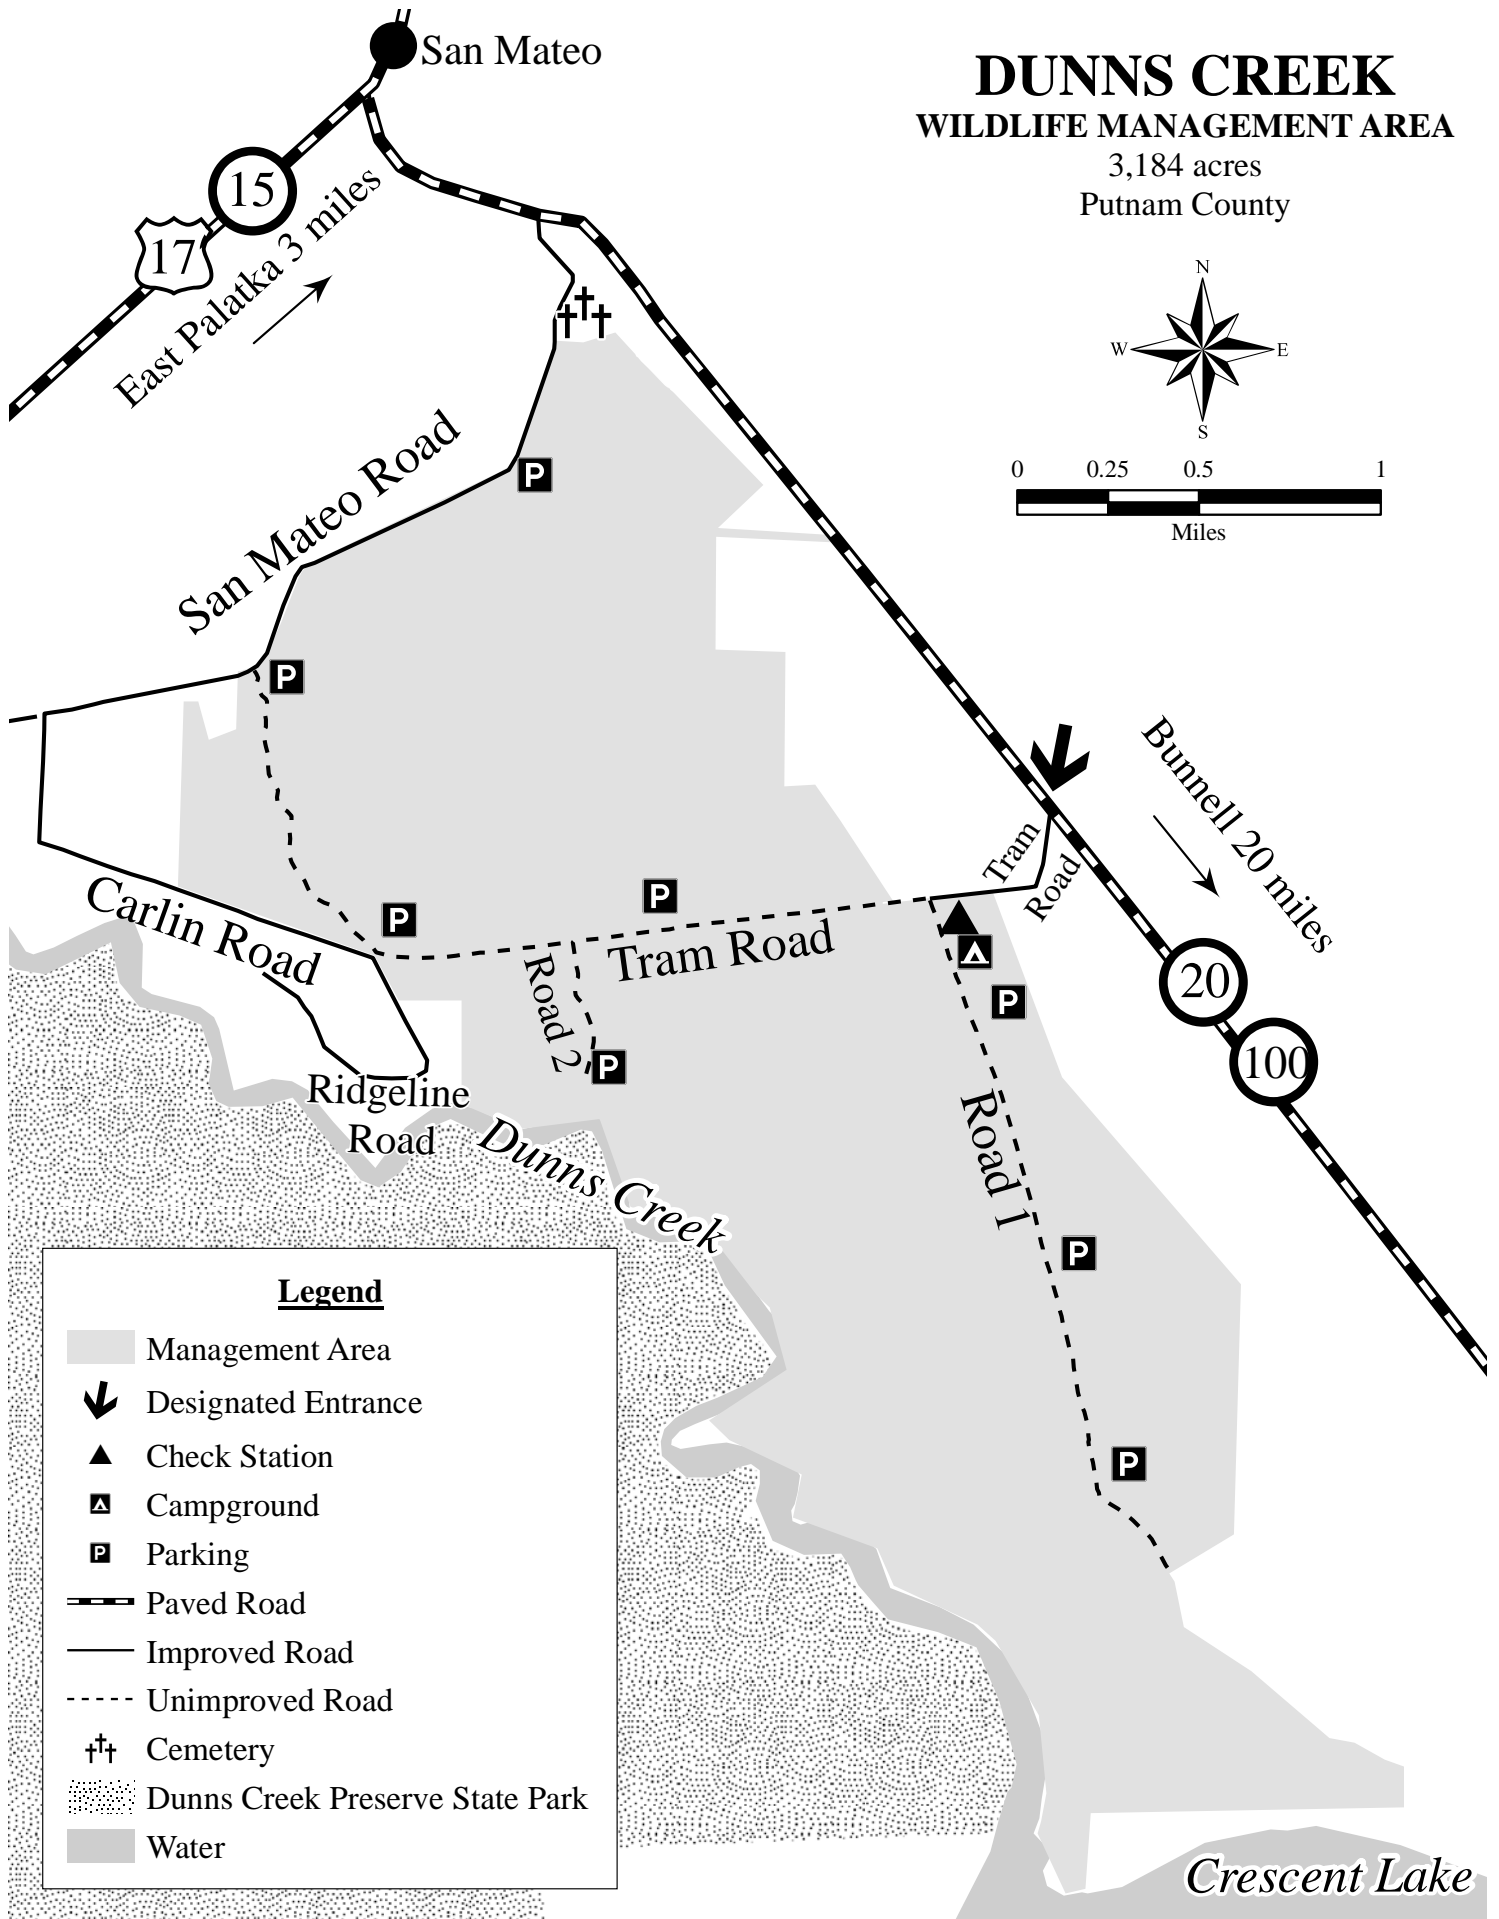

DUNNS CREEK WILDLIFE MANAGEMENT AREA

3,184 acres
Putnam County

Legend

- Management Area
- Designated Entrance
- Check Station
- Campground
- Parking
- Paved Road
- Improved Road
- Unimproved Road
- Cemetery
- Dunns Creek Preserve State Park
- Water