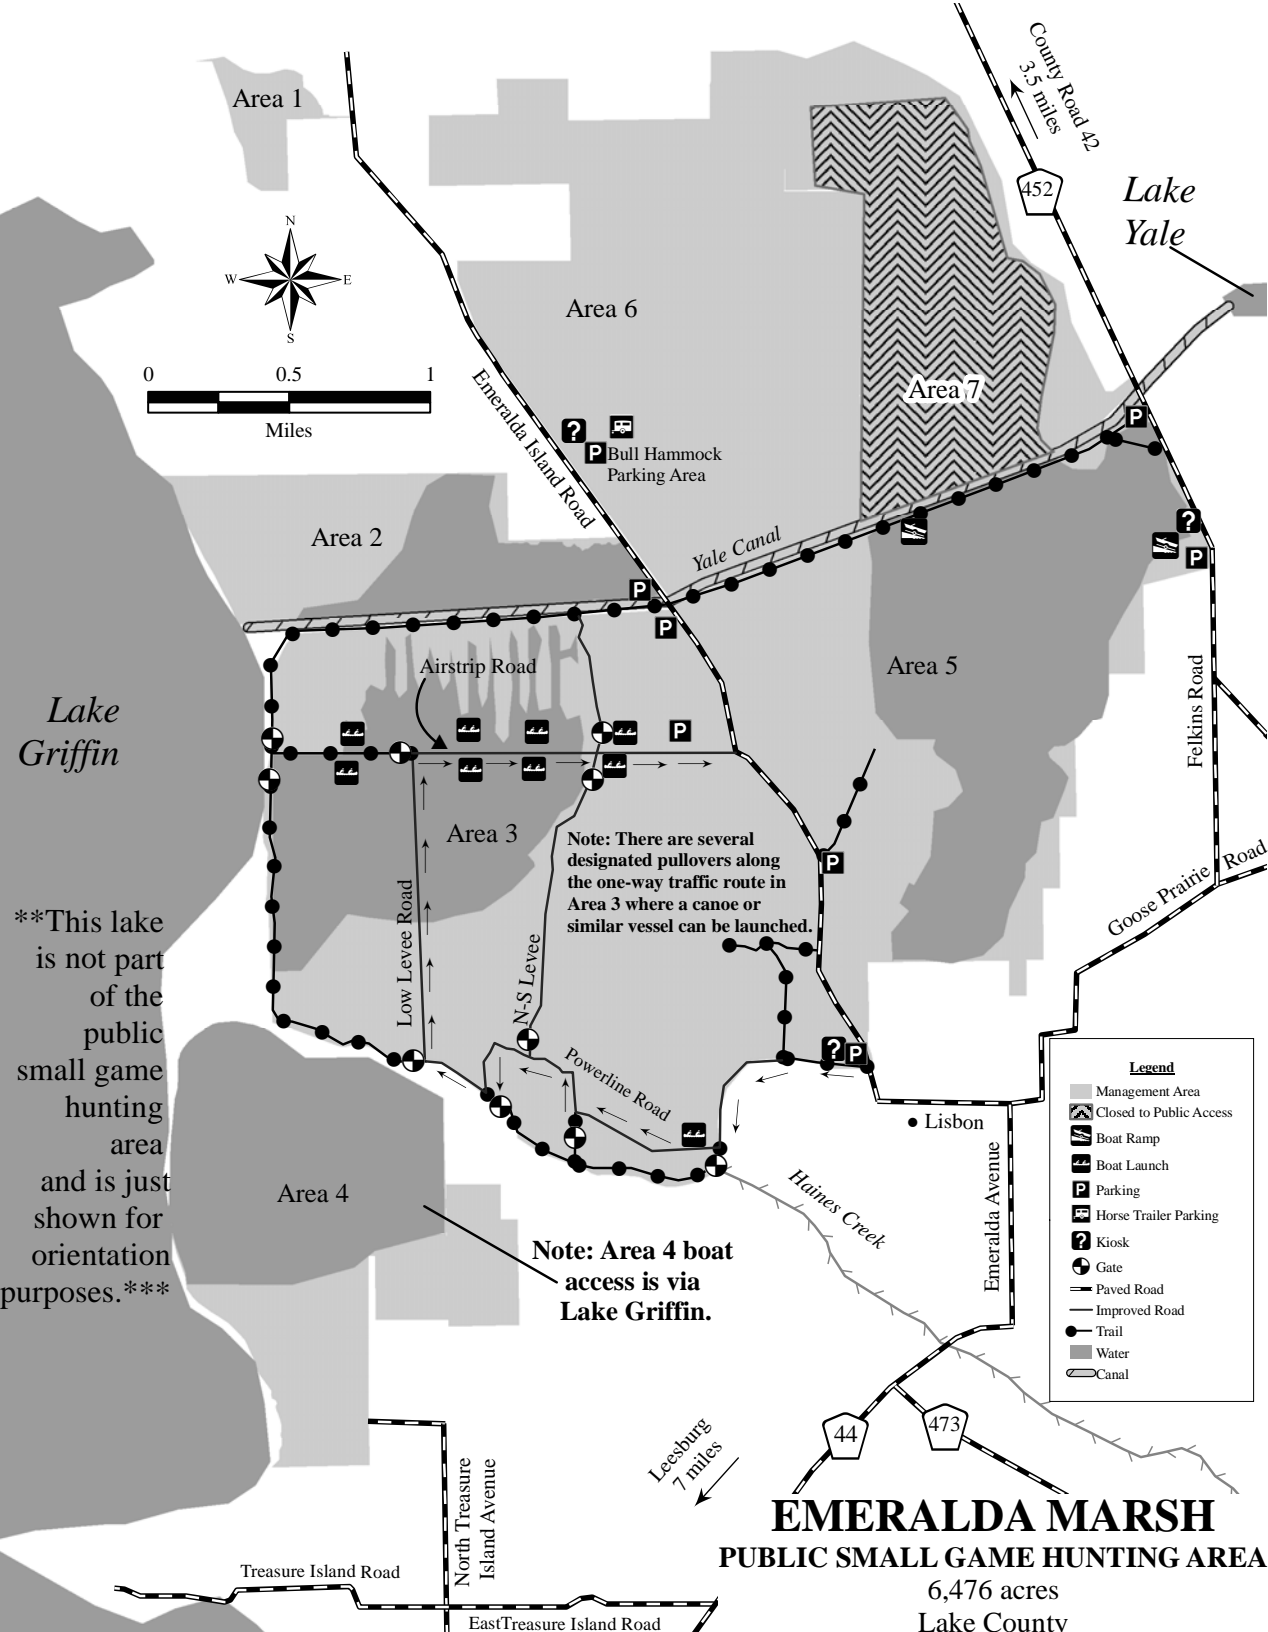

2011-2012
Hunting Season

Emeralda Marsh

Public Small Game Hunting Area

Regulations Summary and Area Map
July 1, 2011 - June 30, 2012

A cooperative public small game hunting area

St. Johns River Water Management District

Florida Fish and Wildlife Conservation Commission

MyFWC.com

EMERALDA MARSH
PUBLIC SMALL GAME HUNTING AREA
6,476 acres
Lake County