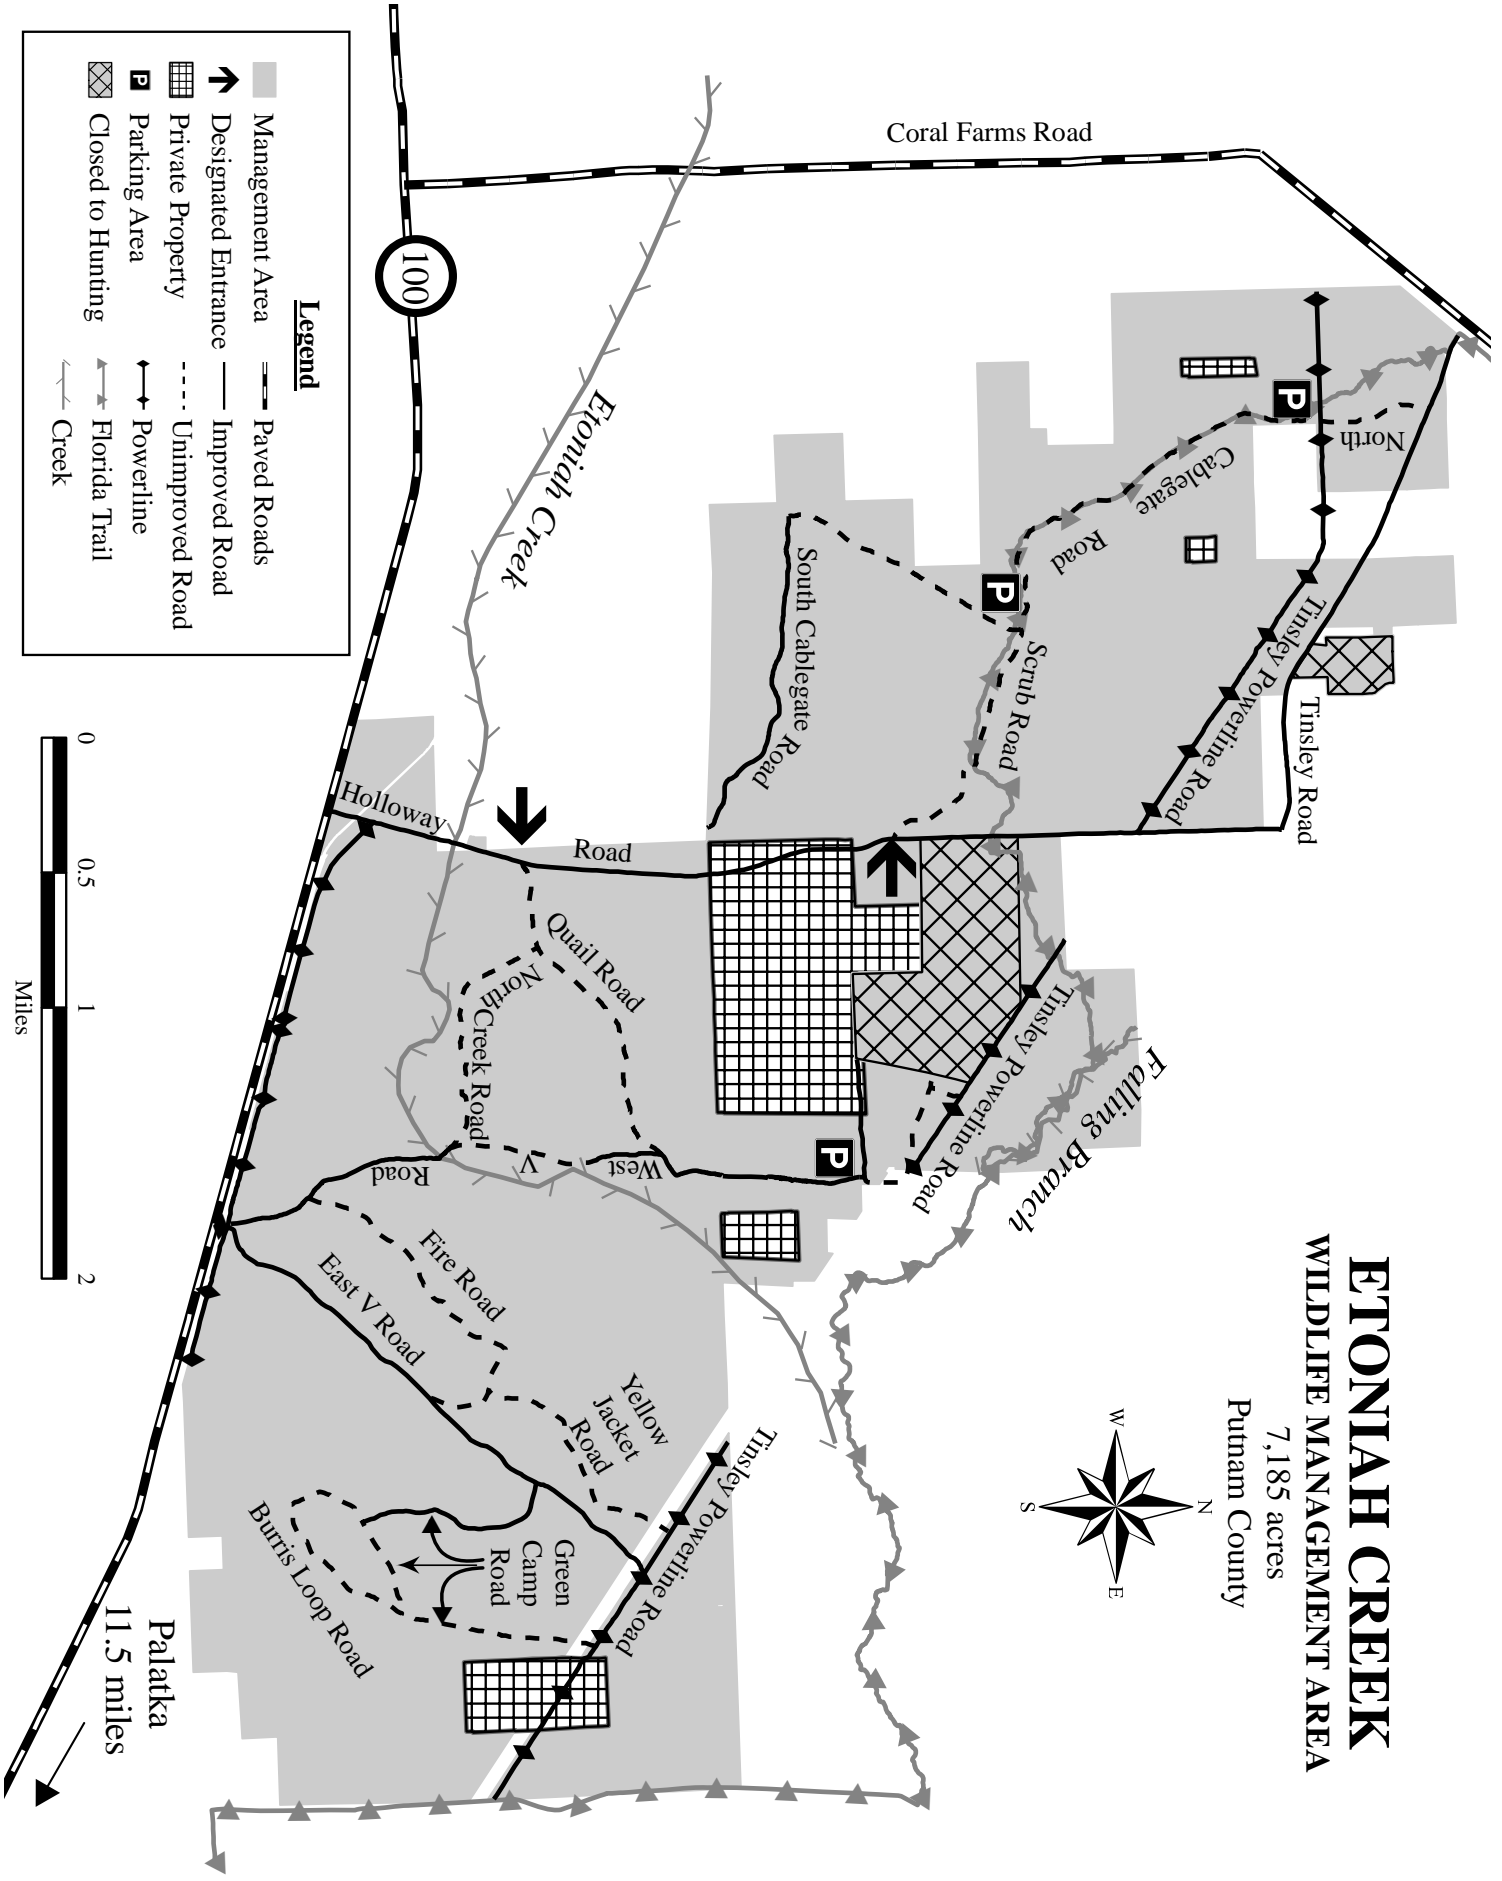

# ETONIAH CREEK WILDLIFE MANAGEMENT AREA

7,185 acres  
Putnam County

## Legend

- Management Area
- Paved Roads
- Designated Entrance
- Improved Road
- Private Property
- Unimproved Road
- Parking Area
- Closed to Hunting
- Florida Trail
- Powerline
- Creek

Palatka  
11.5 miles