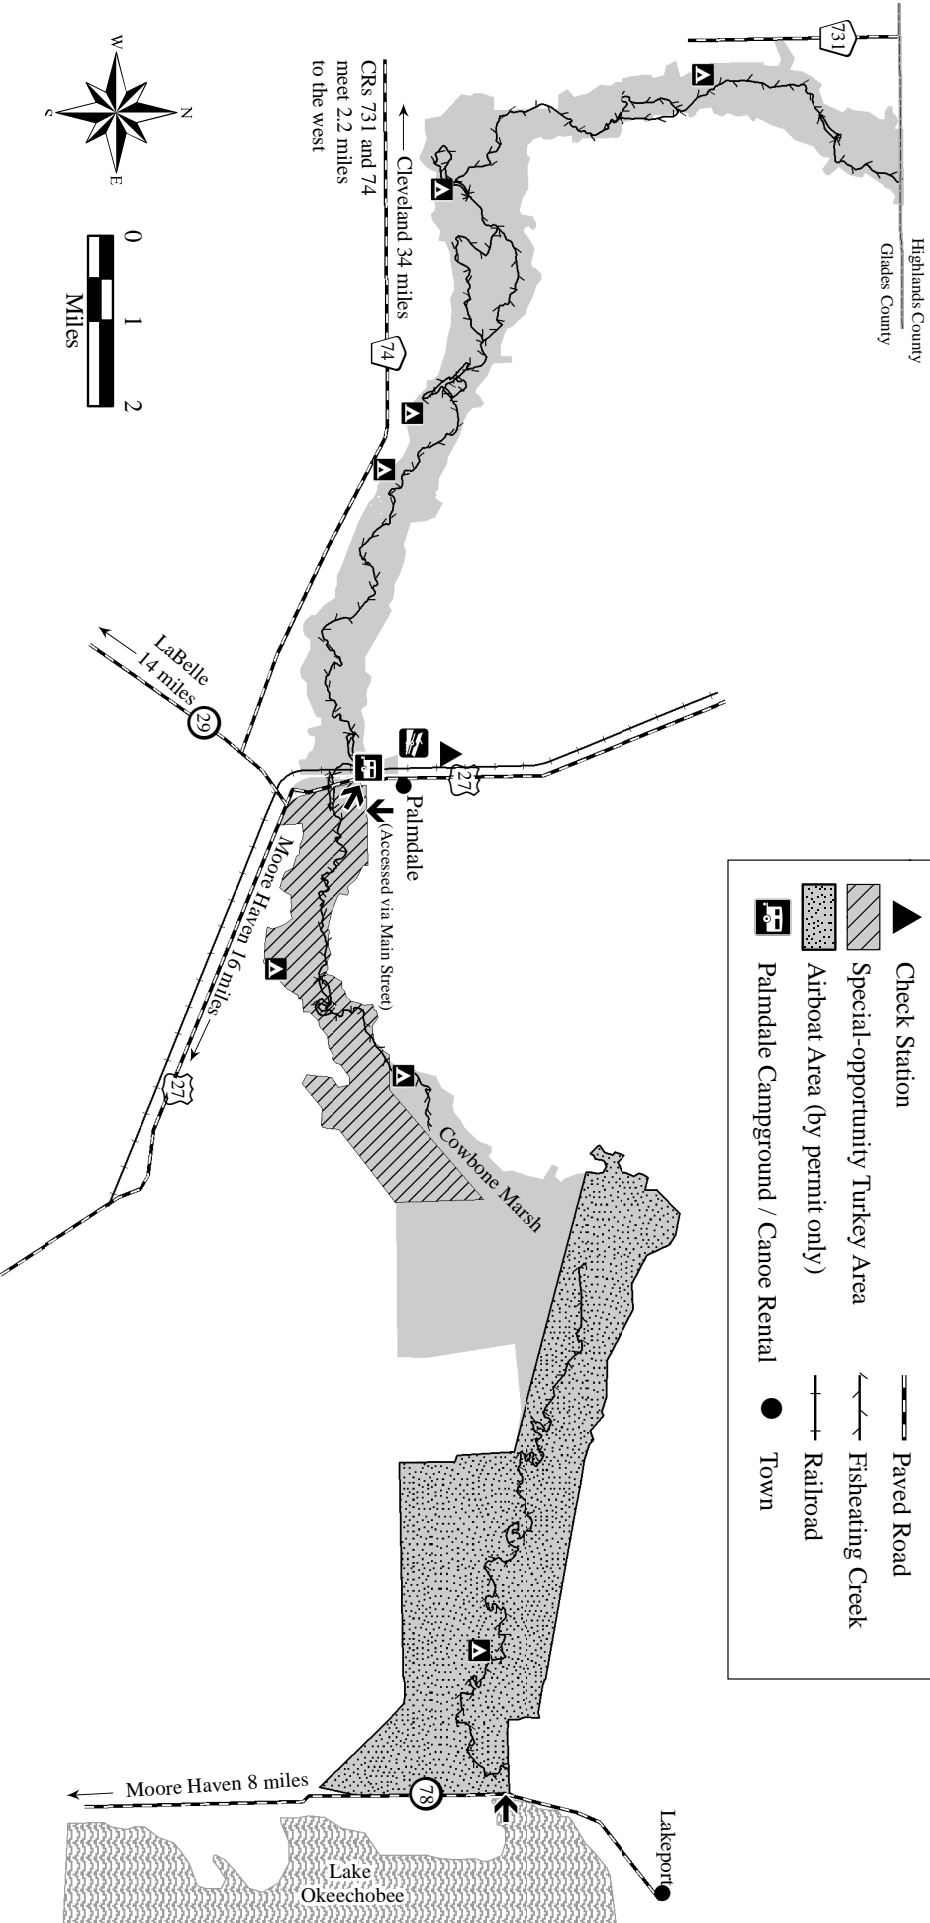

FISHEATING CREEK WILDLIFE MANAGEMENT AREA

18,272 acres
Glades County

Legend

	Management Area		Primitive Campsite
	Designated Entrance		Boat Ramp
	Check Station		Paved Road
	Special-opportunity Turkey Area		Fishing Creek
	Airboat Area (by permit only)		Railroad
	Palmdale Campground / Canoe Rental		Town