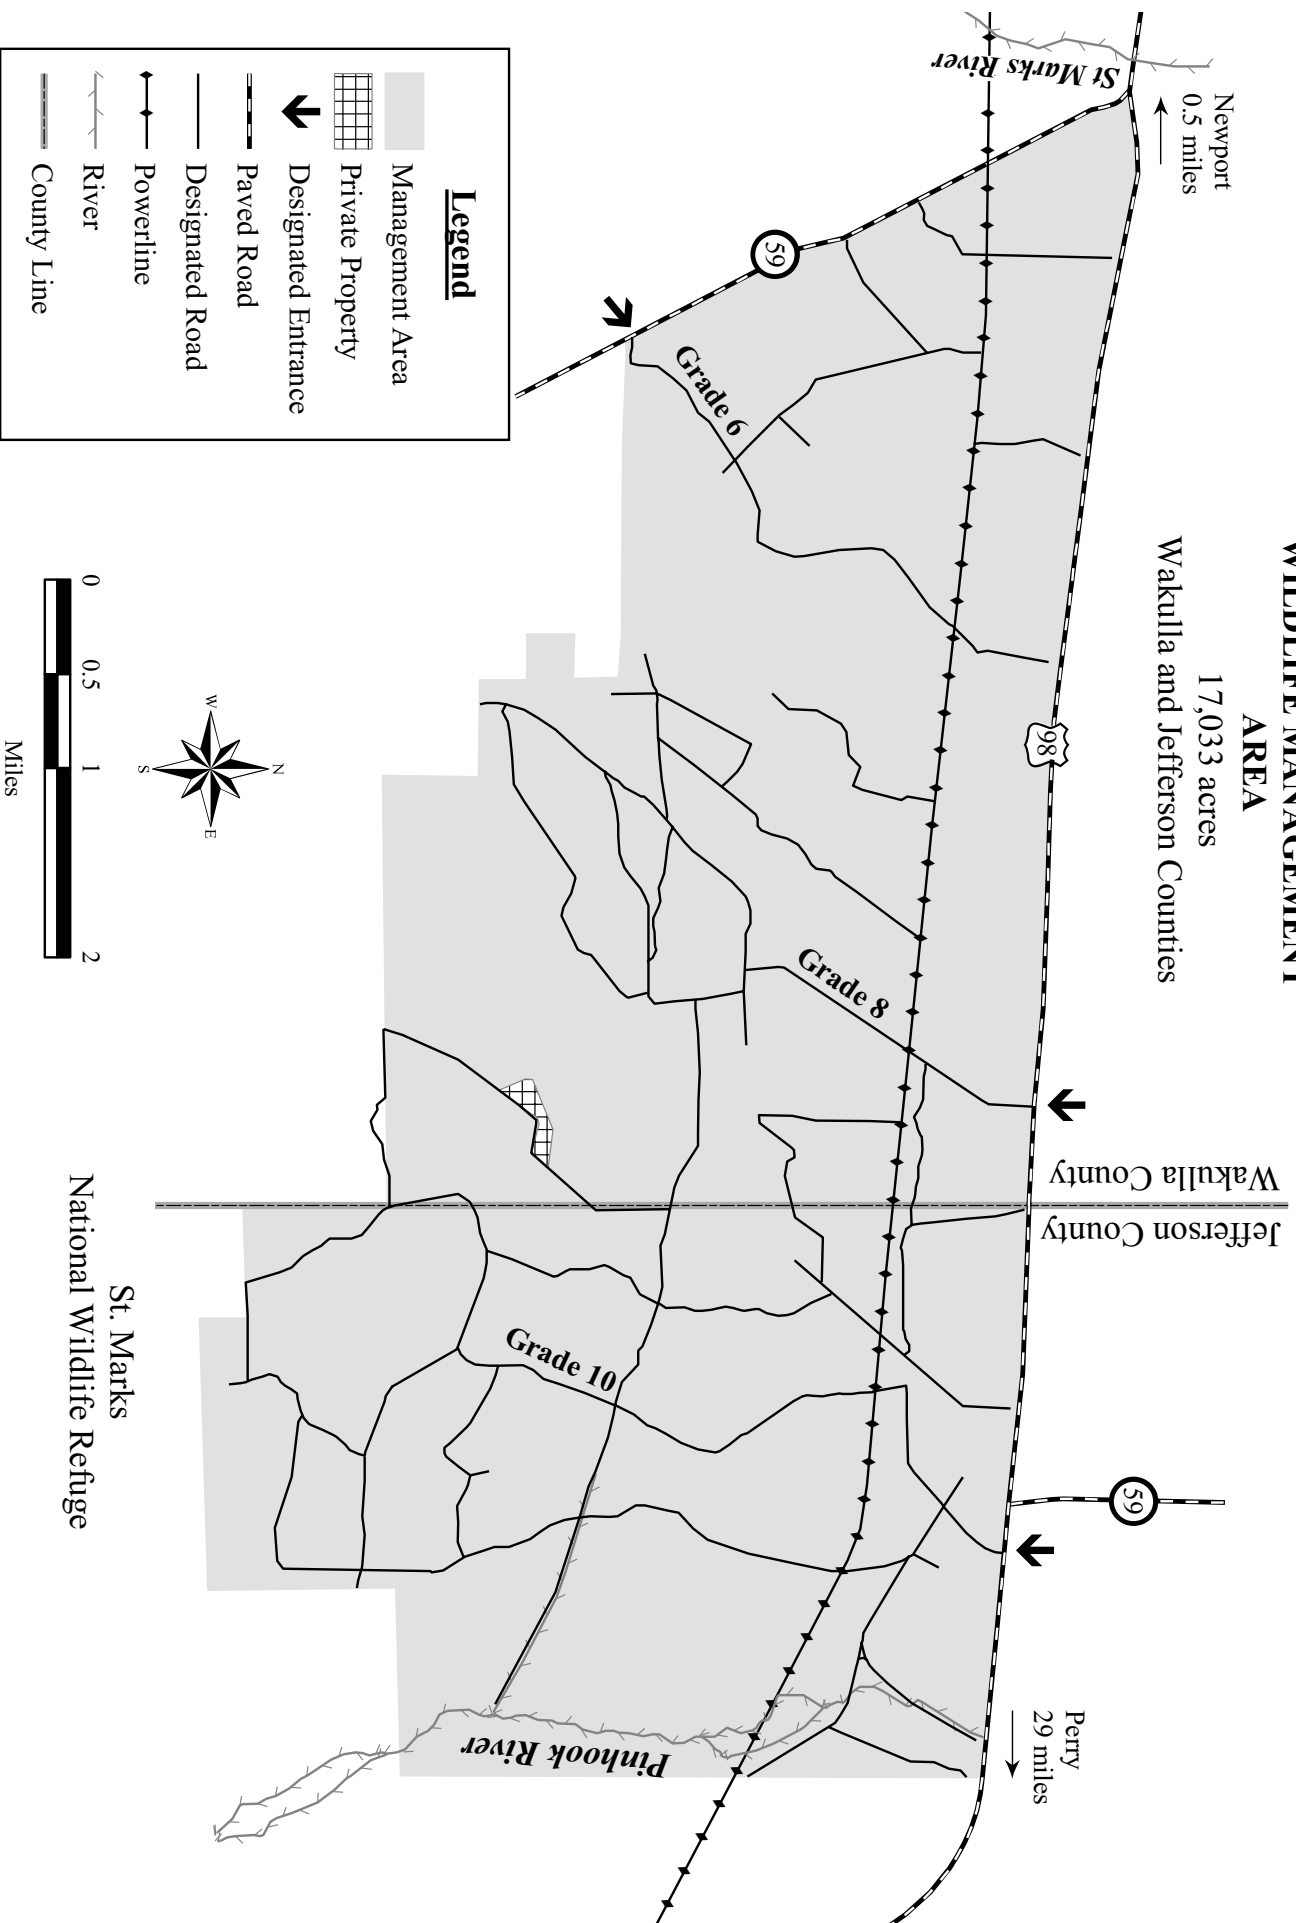

FLINT ROCK WILDLIFE MANAGEMENT AREA

17,033 acres
Wakulla and Jefferson Counties

St. Marks
National Wildlife Refuge