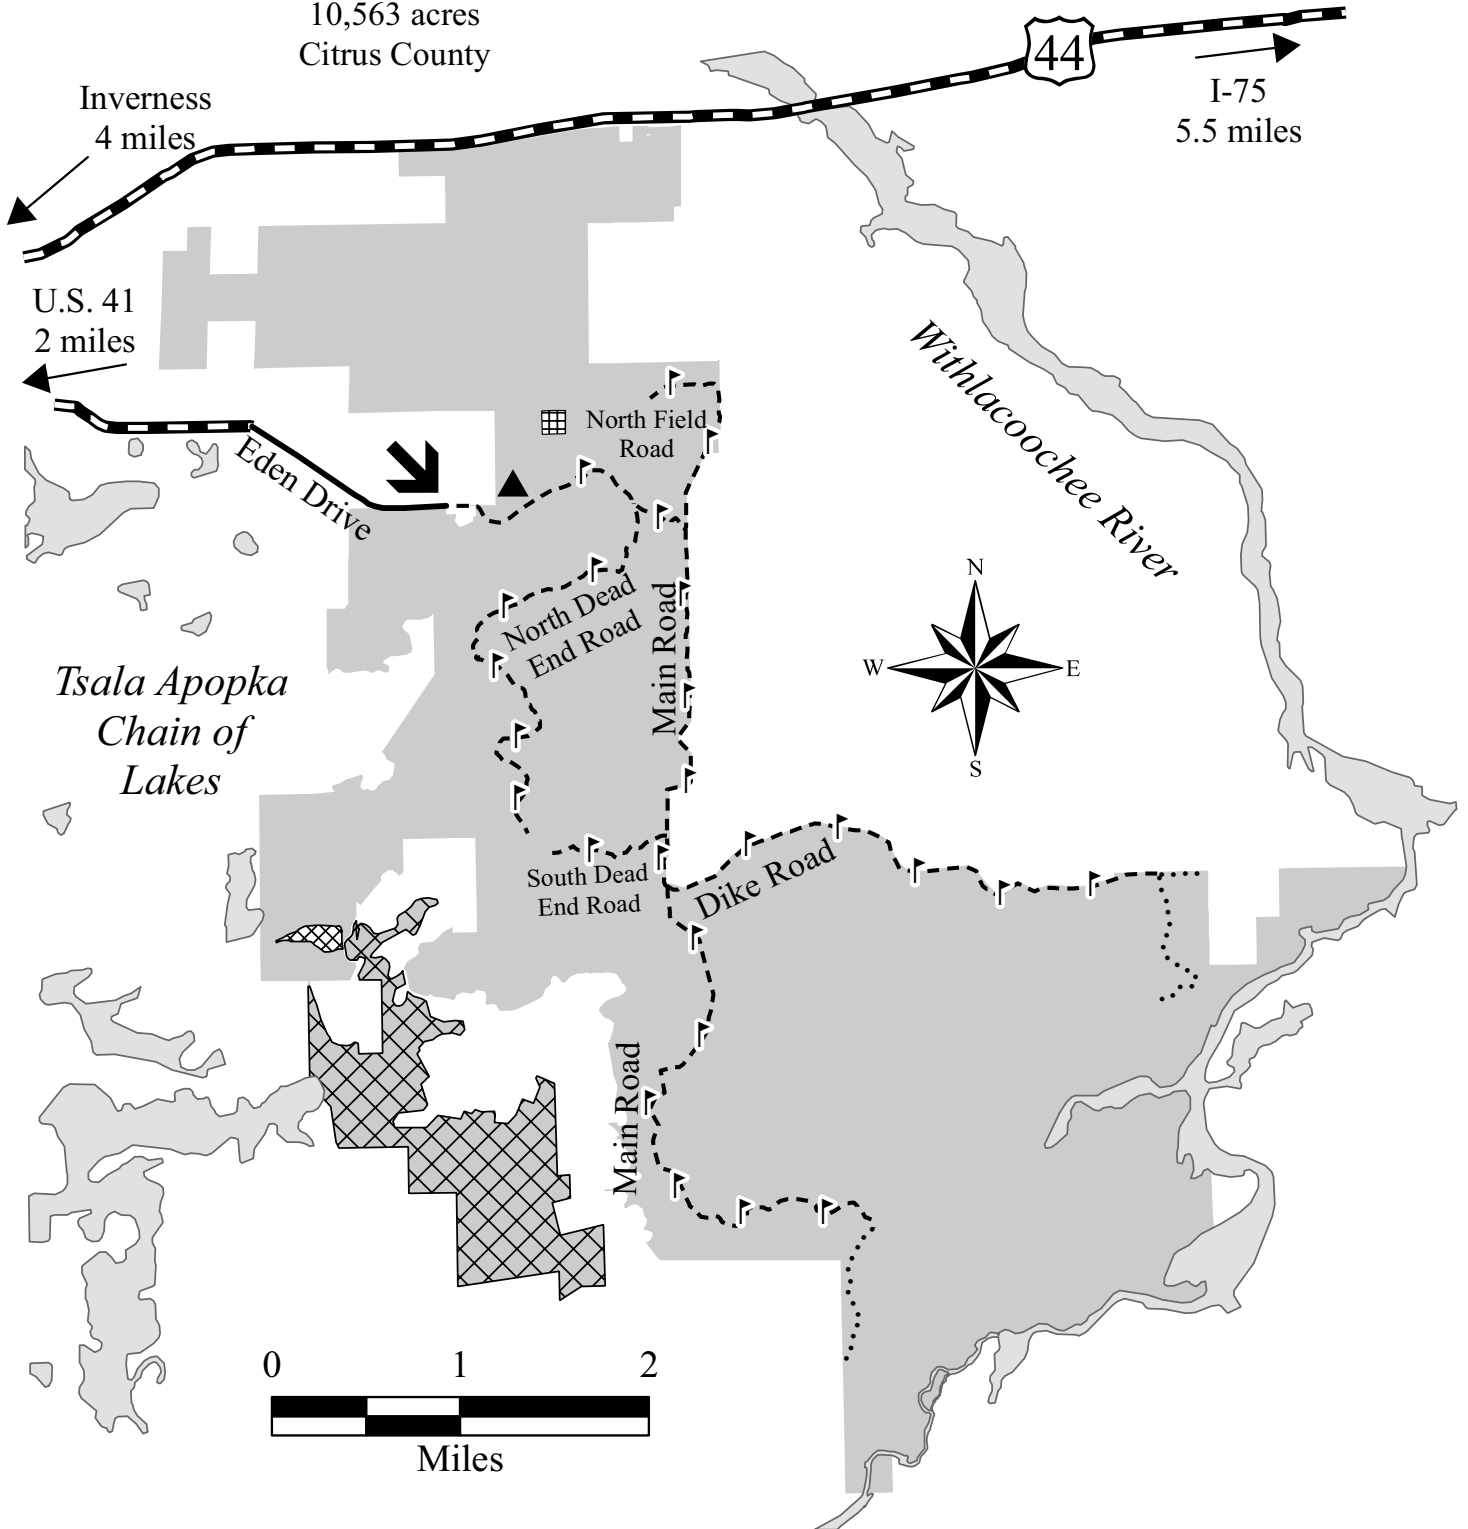

# FLYING EAGLE WILDLIFE MANAGEMENT AREA

10,563 acres  
Citrus County

Legend					
	Management Area		Private Property		Paved Road
	Designated Entrance		Closed to Hunting		Improved Road
	Check Station		Withlapopka Community Park		Unimproved Road
			Distance Markers		Closed Road (no vehicles)