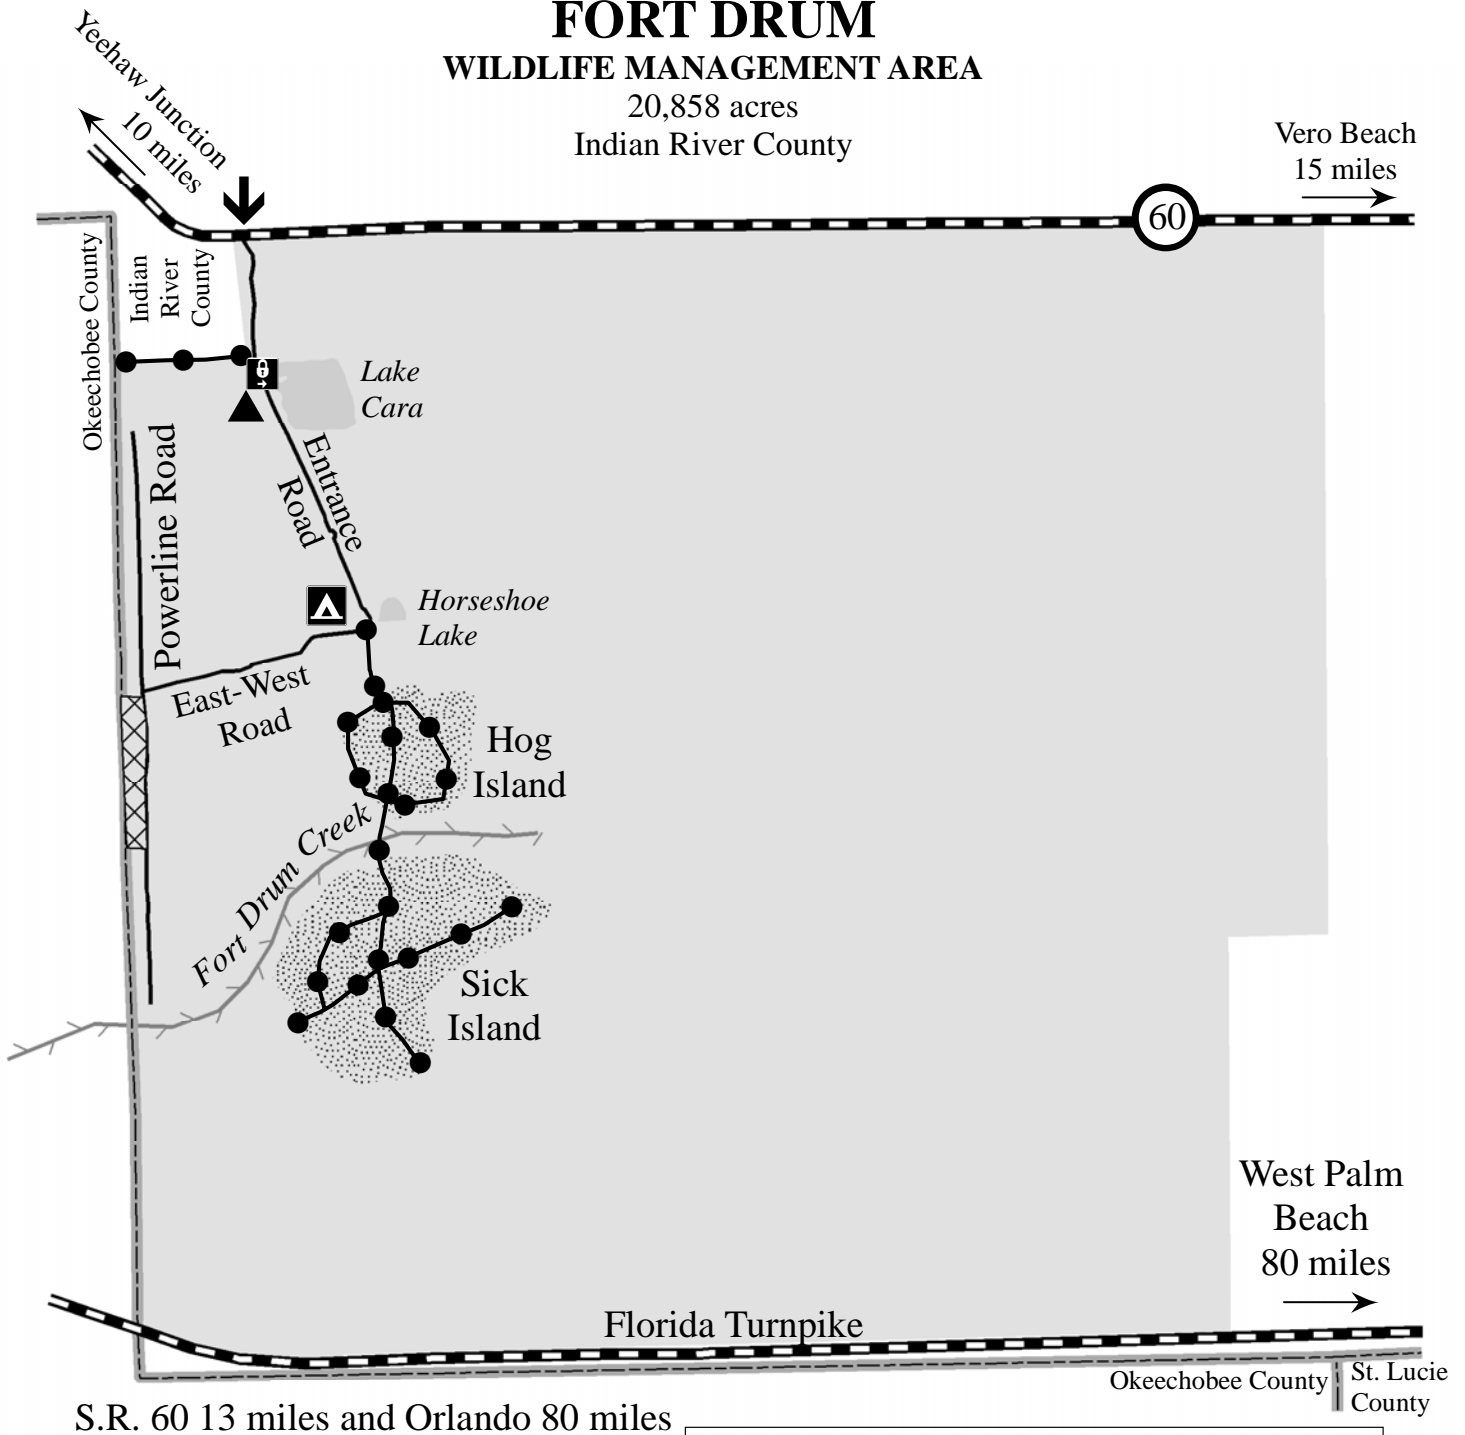

# FORT DRUM WILDLIFE MANAGEMENT AREA

20,858 acres  
Indian River County

<b>Legend</b>			
	Management Area		Paved Road
	Designated Entrance		Improved Road
	Check Station		Trails
	Locked Gate / Gate 1		Water
	Uplands / Islands		Creek
	Campsite		County Line
	Closed to Hunting		