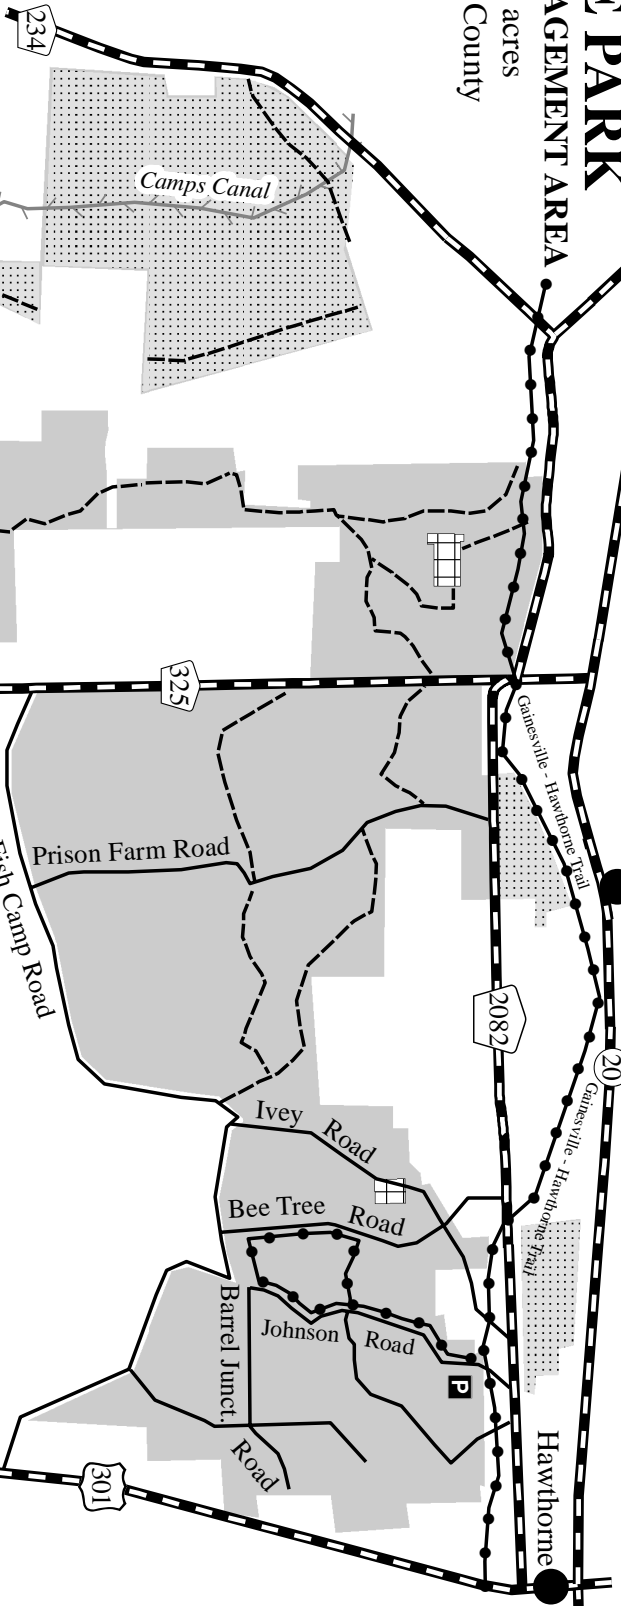

GROVE PARK

WILDLIFE MANAGEMENT AREA

16,437 acres
Alachua County

Gainesville 11 miles

Grove Park

20

Gainesville - Hawthorne Trail

Hawthorne

Ocala 35 miles

Legend

- Management Area
- Private Property
- Walk-in Area
- Parking Area
- Town
- Designated Recreational Trail
- Paved Road
- Improved Road
- Unimproved Road
- Creek