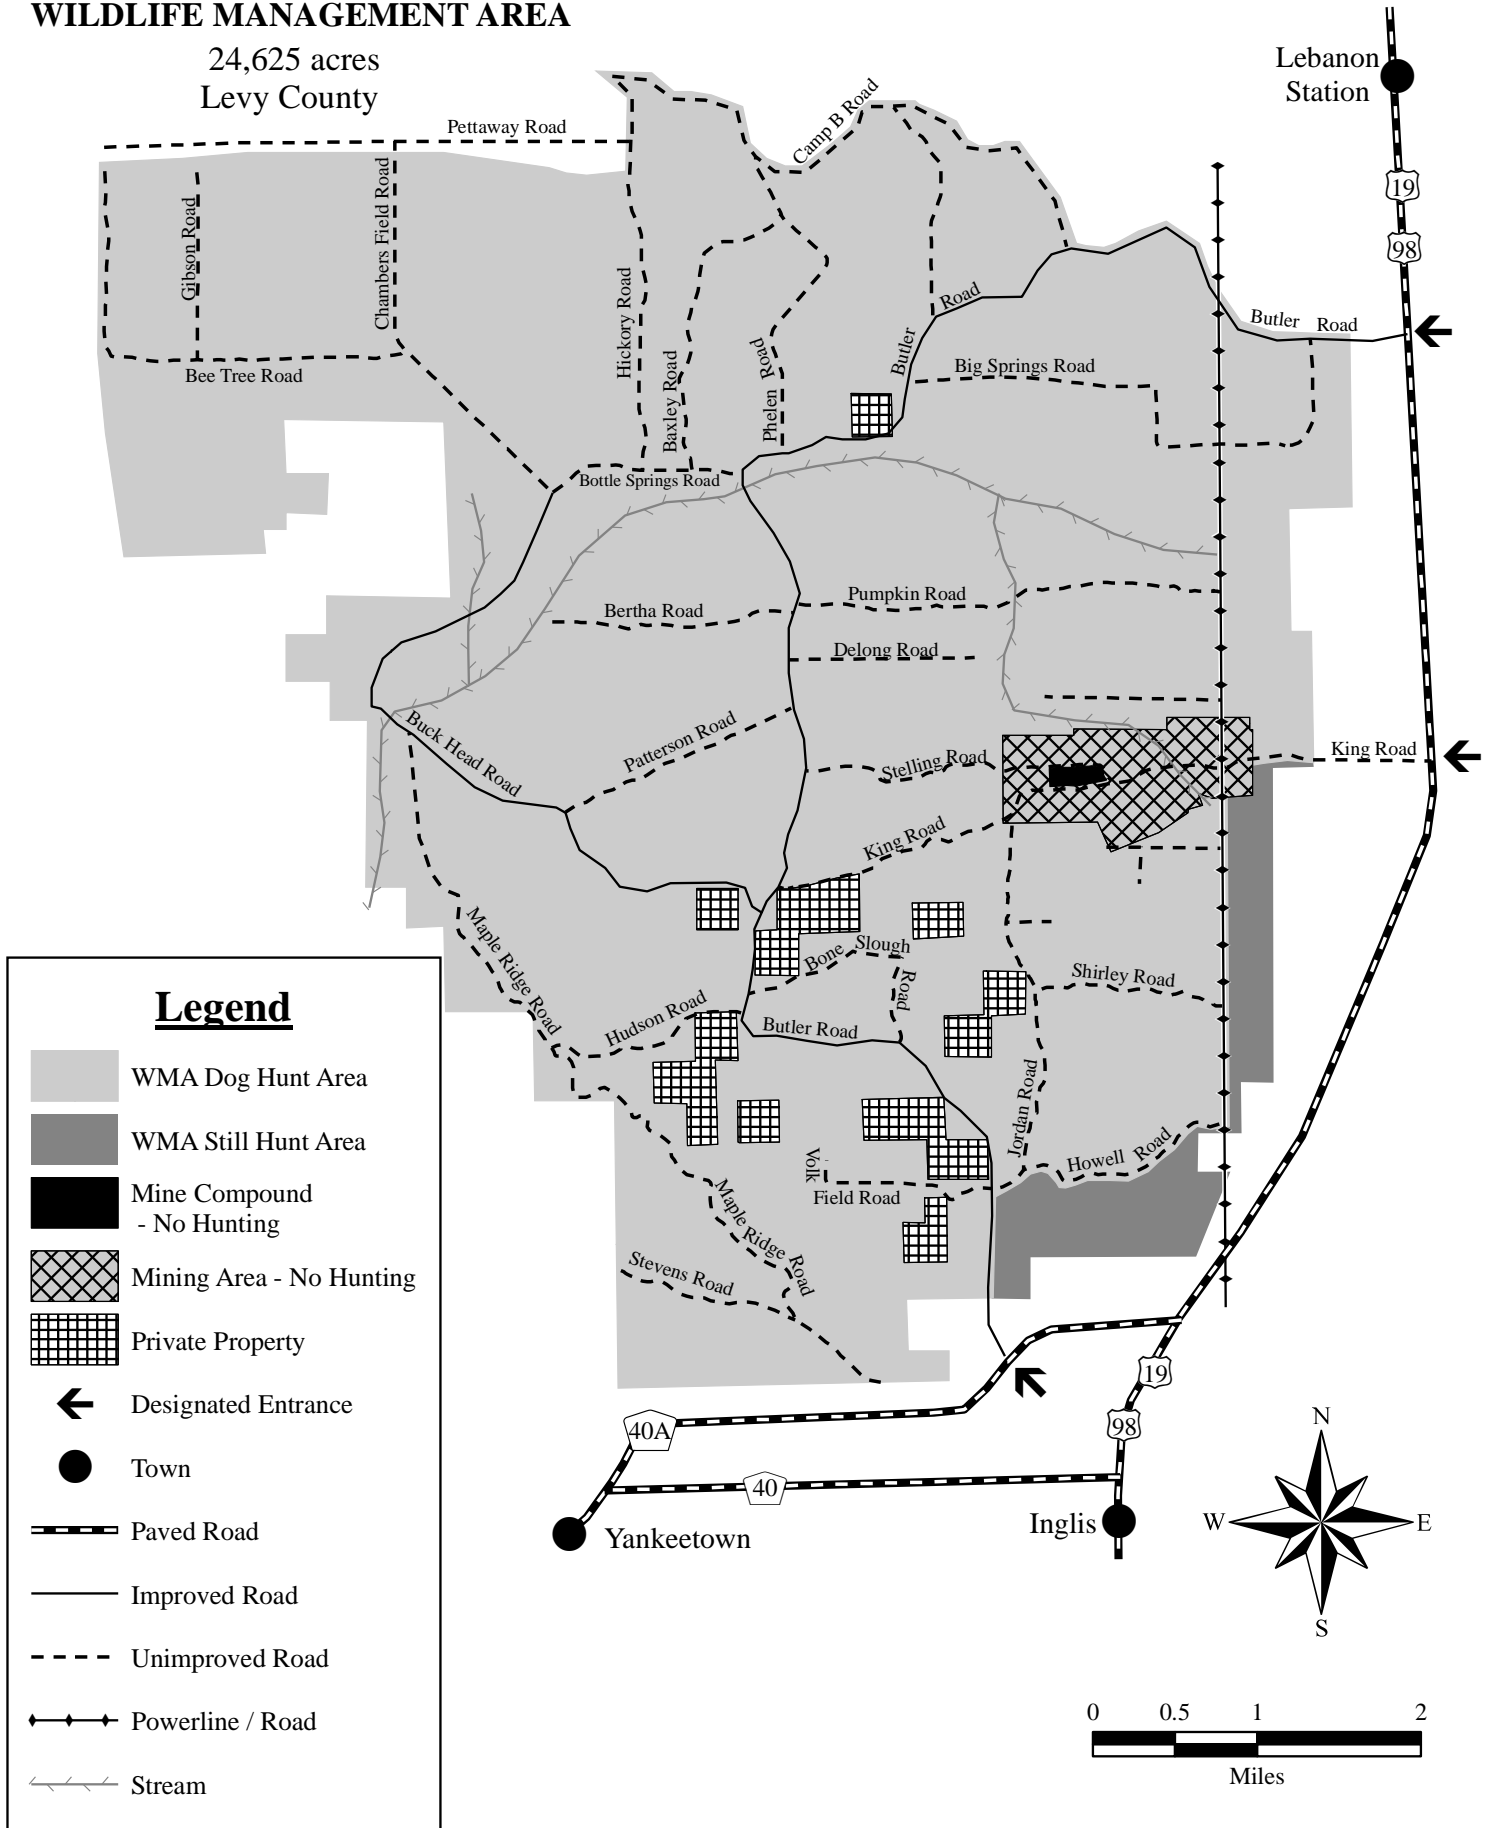

GULF HAMMOCK WILDLIFE MANAGEMENT AREA

24,625 acres
Levy County

Legend

-  WMA Dog Hunt Area
-  WMA Still Hunt Area
-  Mine Compound - No Hunting
-  Mining Area - No Hunting
-  Private Property
-  Designated Entrance
-  Town
-  Paved Road
-  Improved Road
-  Unimproved Road
-  Powerline / Road
-  Stream