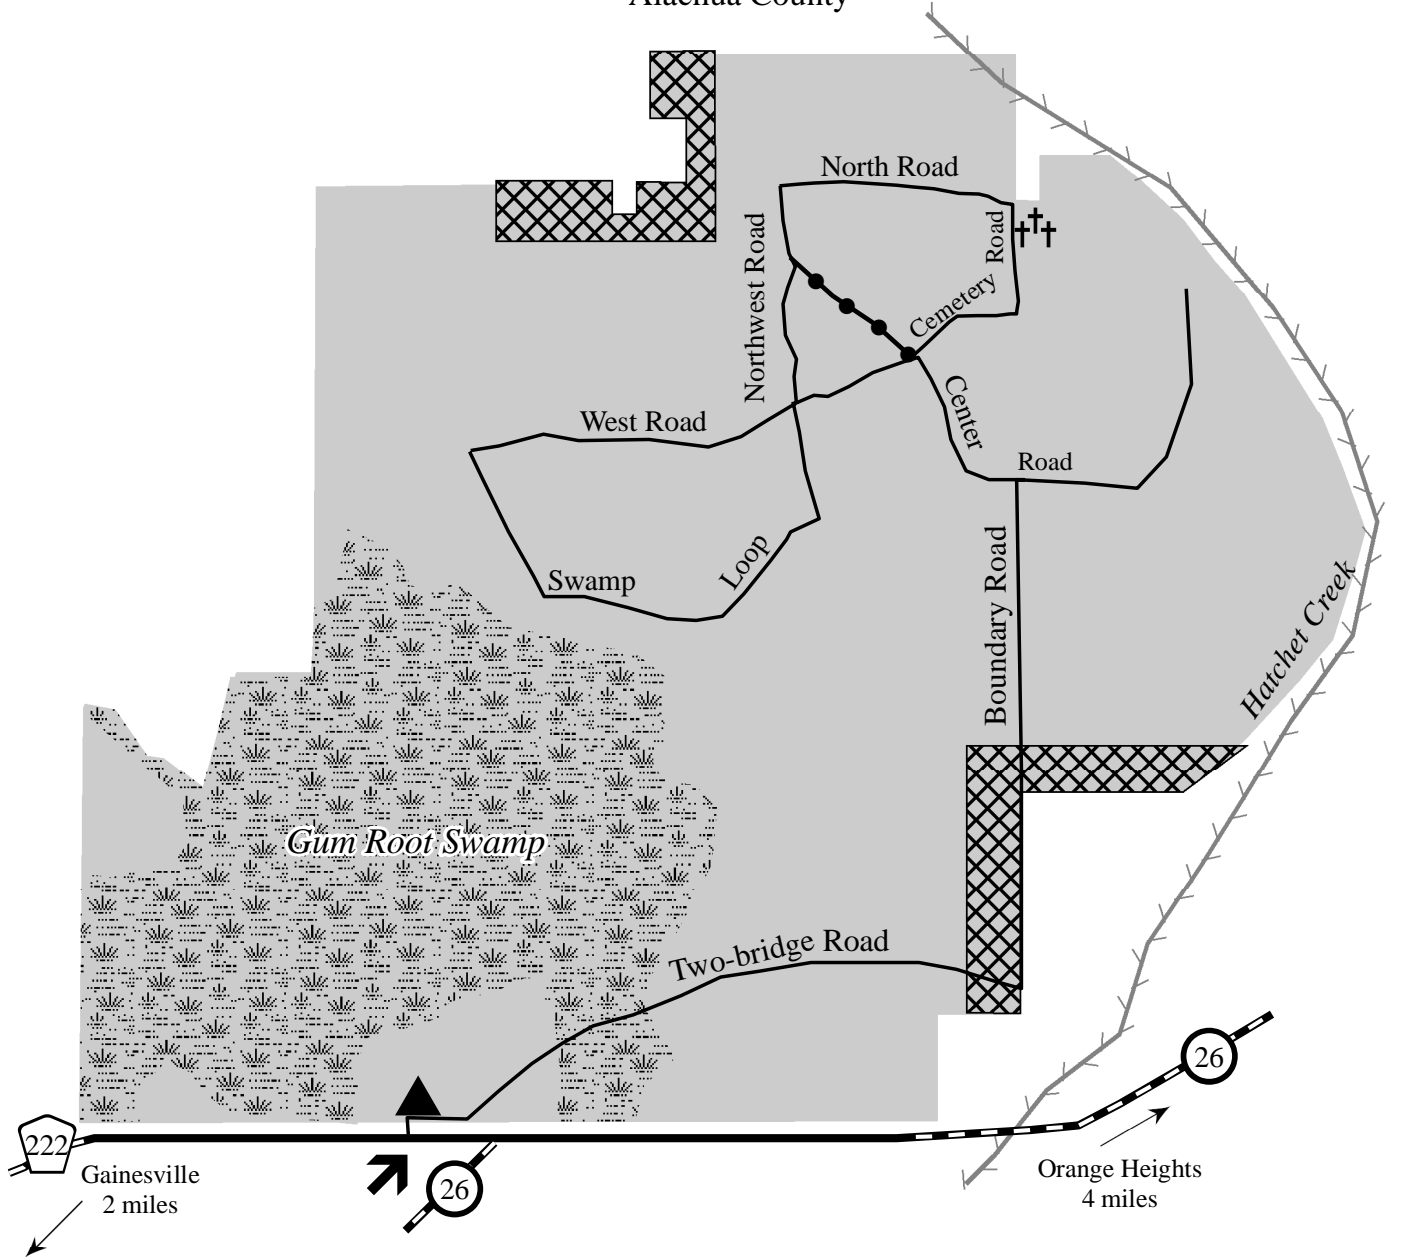

# HATCHET CREEK WILDLIFE MANAGEMENT AREA

2,760 acres  
Alachua County

<b>Legend</b>			
	Management Area		Cemetery
	Closed to Hunting		Paved Road
	Swamp		Improved Road
	Designated Entrance		Trail - No Vehicles
	Check Station		Creek