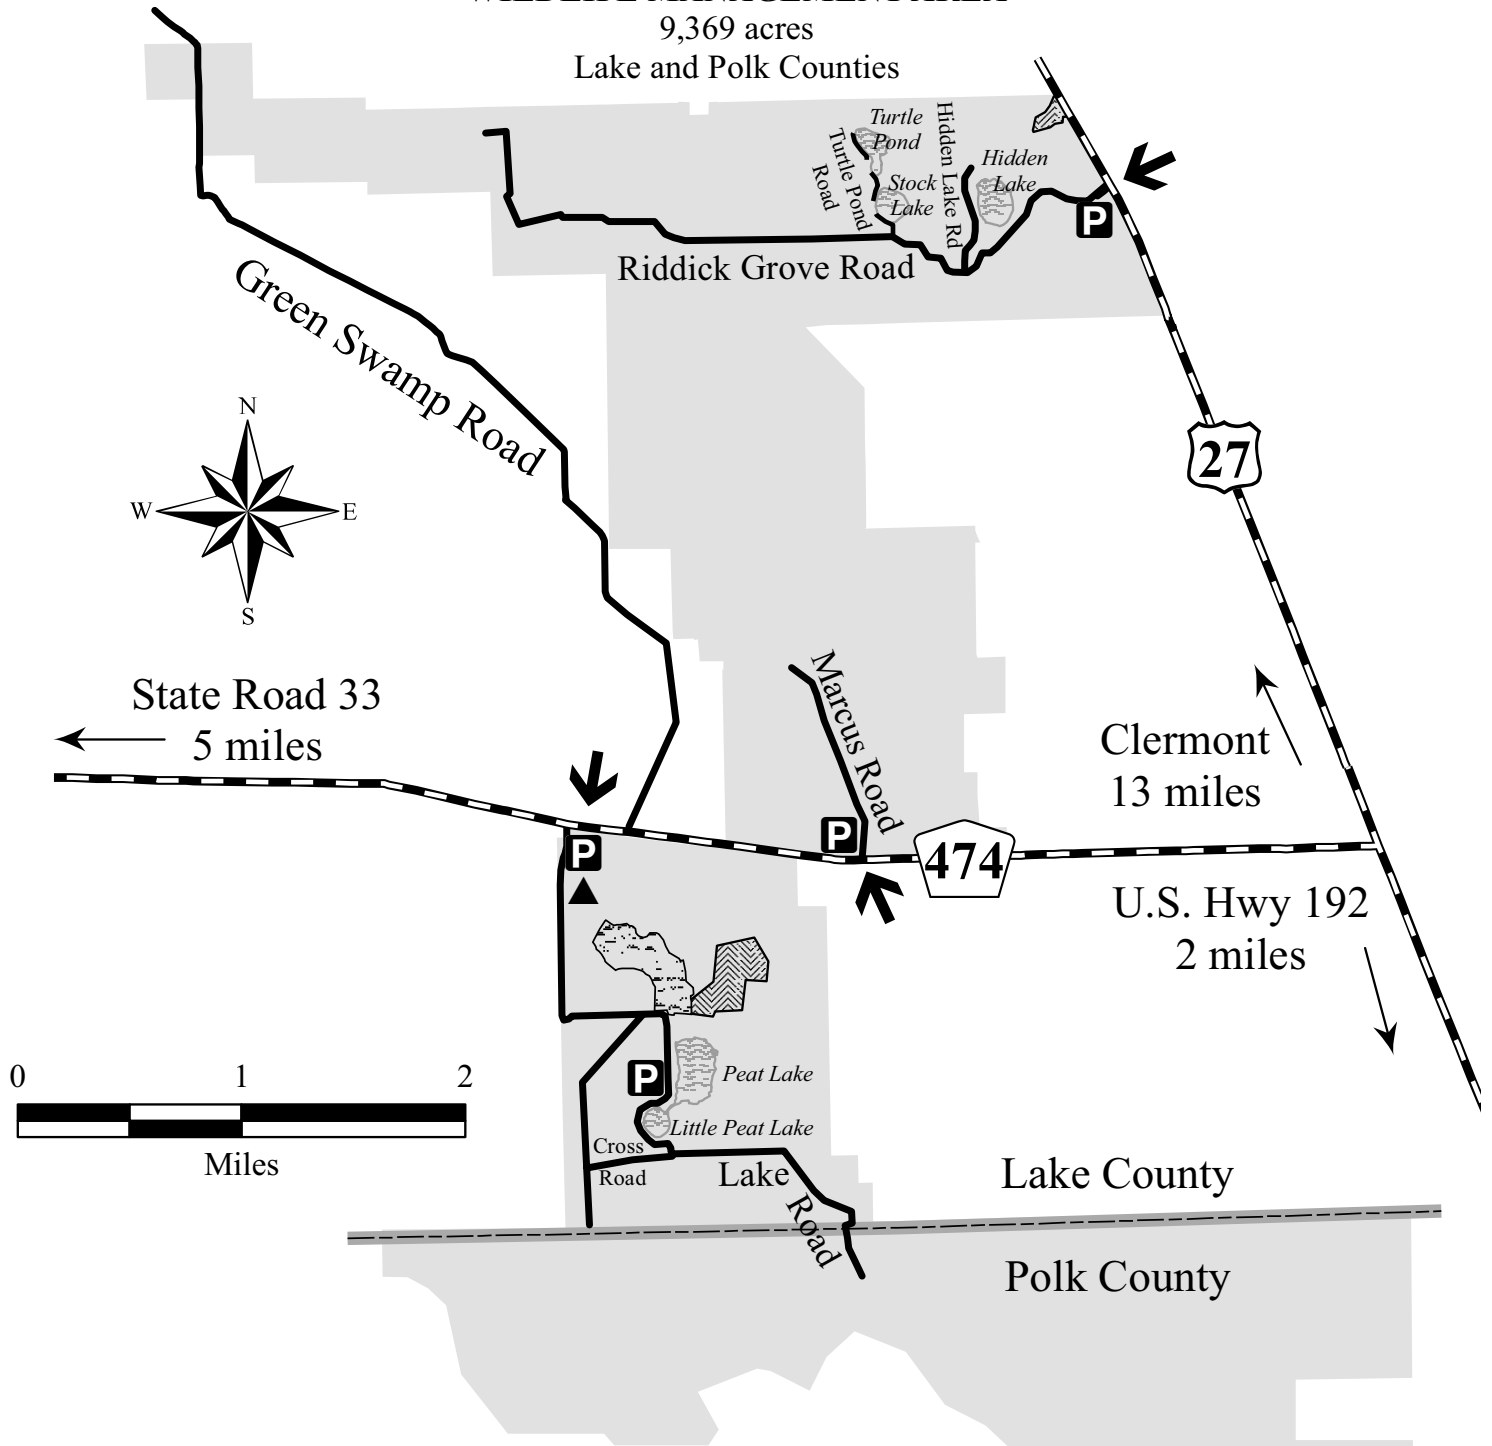

# HILOCHEE

## WILDLIFE MANAGEMENT AREA

9,369 acres

Lake and Polk Counties

### Legend

	Management Area		Closed to Public Access
	Designated Entrance		Parking
	Check Station		County Line
	Lakes (open for fishing by permit only)		Paved Road
	Special-opportunity Dove Field		Improved Road
			Unimproved Road