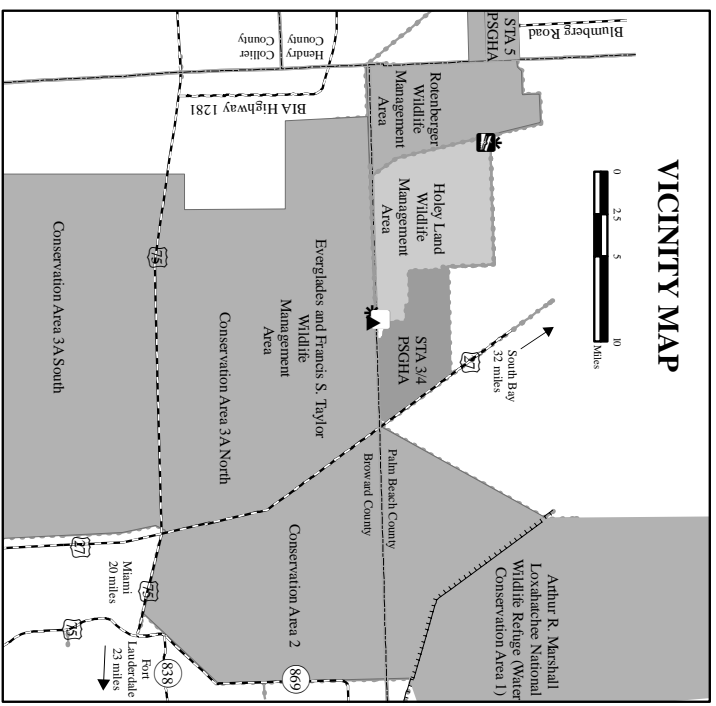

HOLEY LAND WILDLIFE MANAGEMENT AREA

35,350 acres
Palm Beach and Broward Counties

Driving Directions:
From US 27, turn west
at the Palm Beach /
Broward County line
onto the L-5 levee.

Legend

- Management Area
- Staffed Check Station
- Self-service Check Station
- Unimproved Road (Levee)
- Canal
- Boat Ramp

U.S. 27 →
6 miles