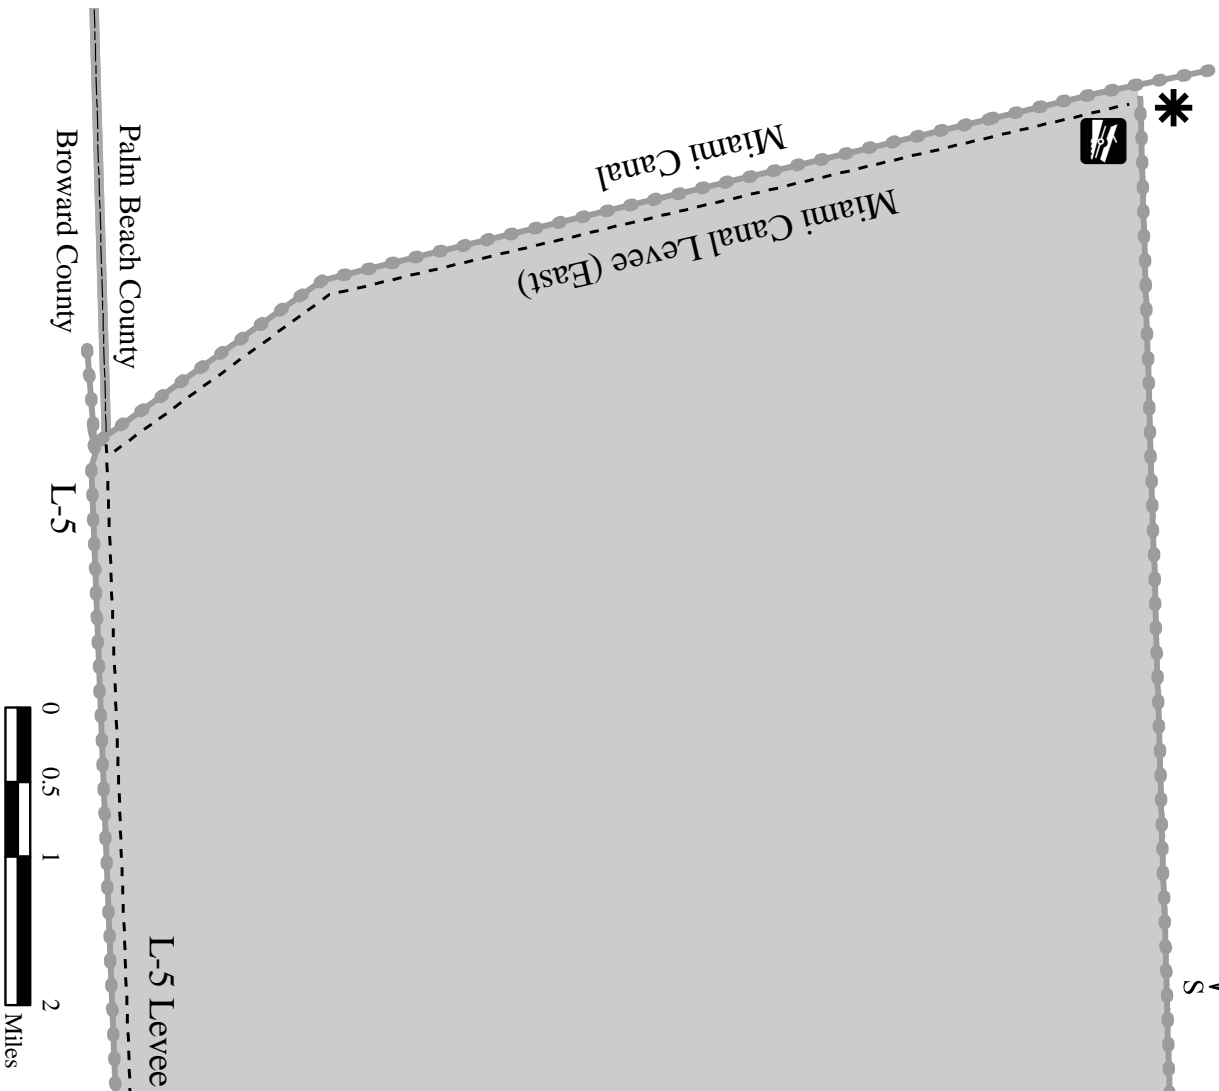

HOLEY LAND WILDLIFE MANAGEMENT AREA

35,350 acres
Palm Beach and Broward Counties

Driving Directions:
From US 27, turn west
at the Palm Beach /
Broward County line
onto the L-5 levee.

Legend

- Management Area
- Staffed Check Station
- Self-service Check Station
- Unimproved Road (Levee)
- Canal
- Boat Ramp

U.S. 27 →
6 miles