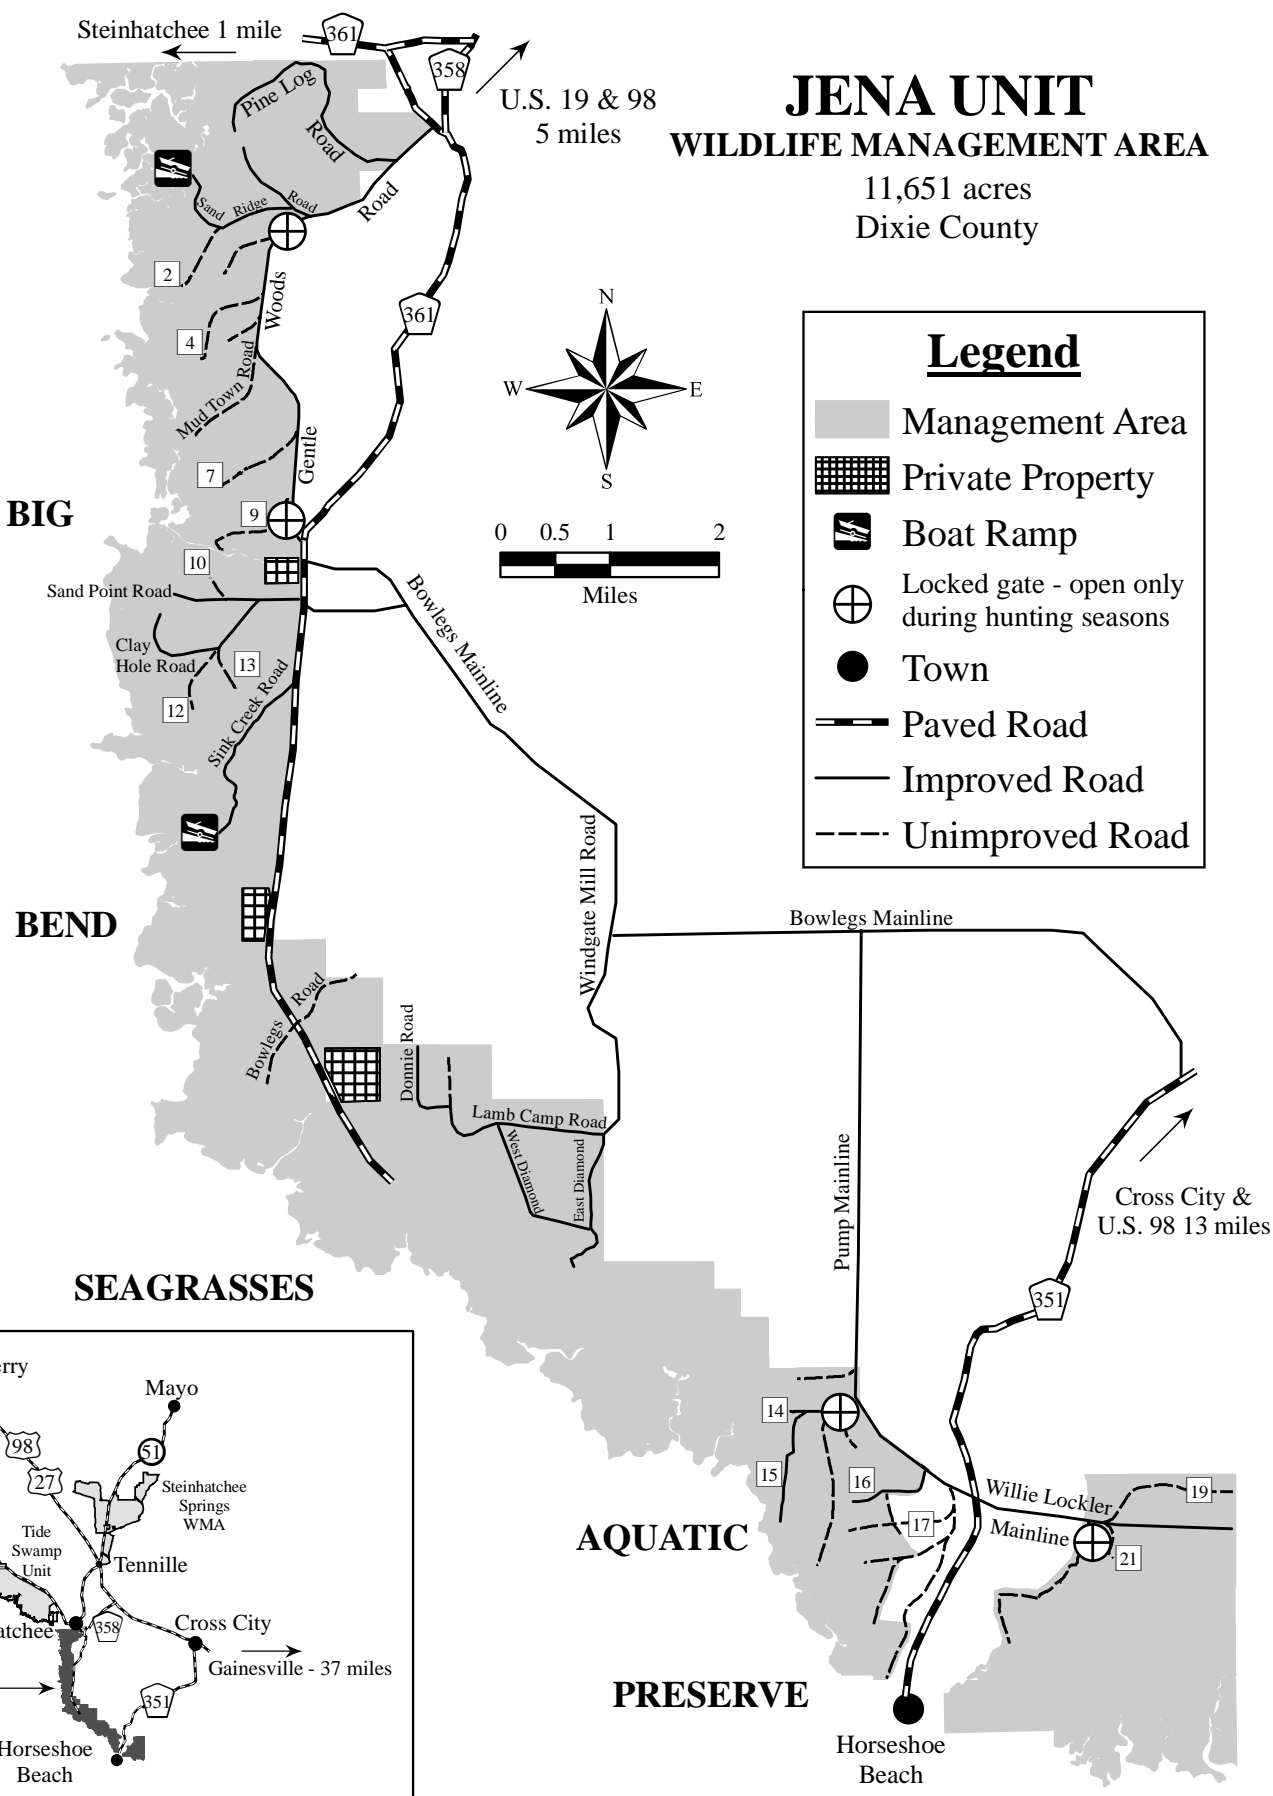

JENA UNIT WILDLIFE MANAGEMENT AREA

11,651 acres
Dixie County

Legend

- Management Area
- Private Property
- Boat Ramp
- Locked gate - open only during hunting seasons
- Town
- Paved Road
- Improved Road
- Unimproved Road

BIG

BEND

SEAGRASSES

AQUATIC

PRESERVE

Location Map