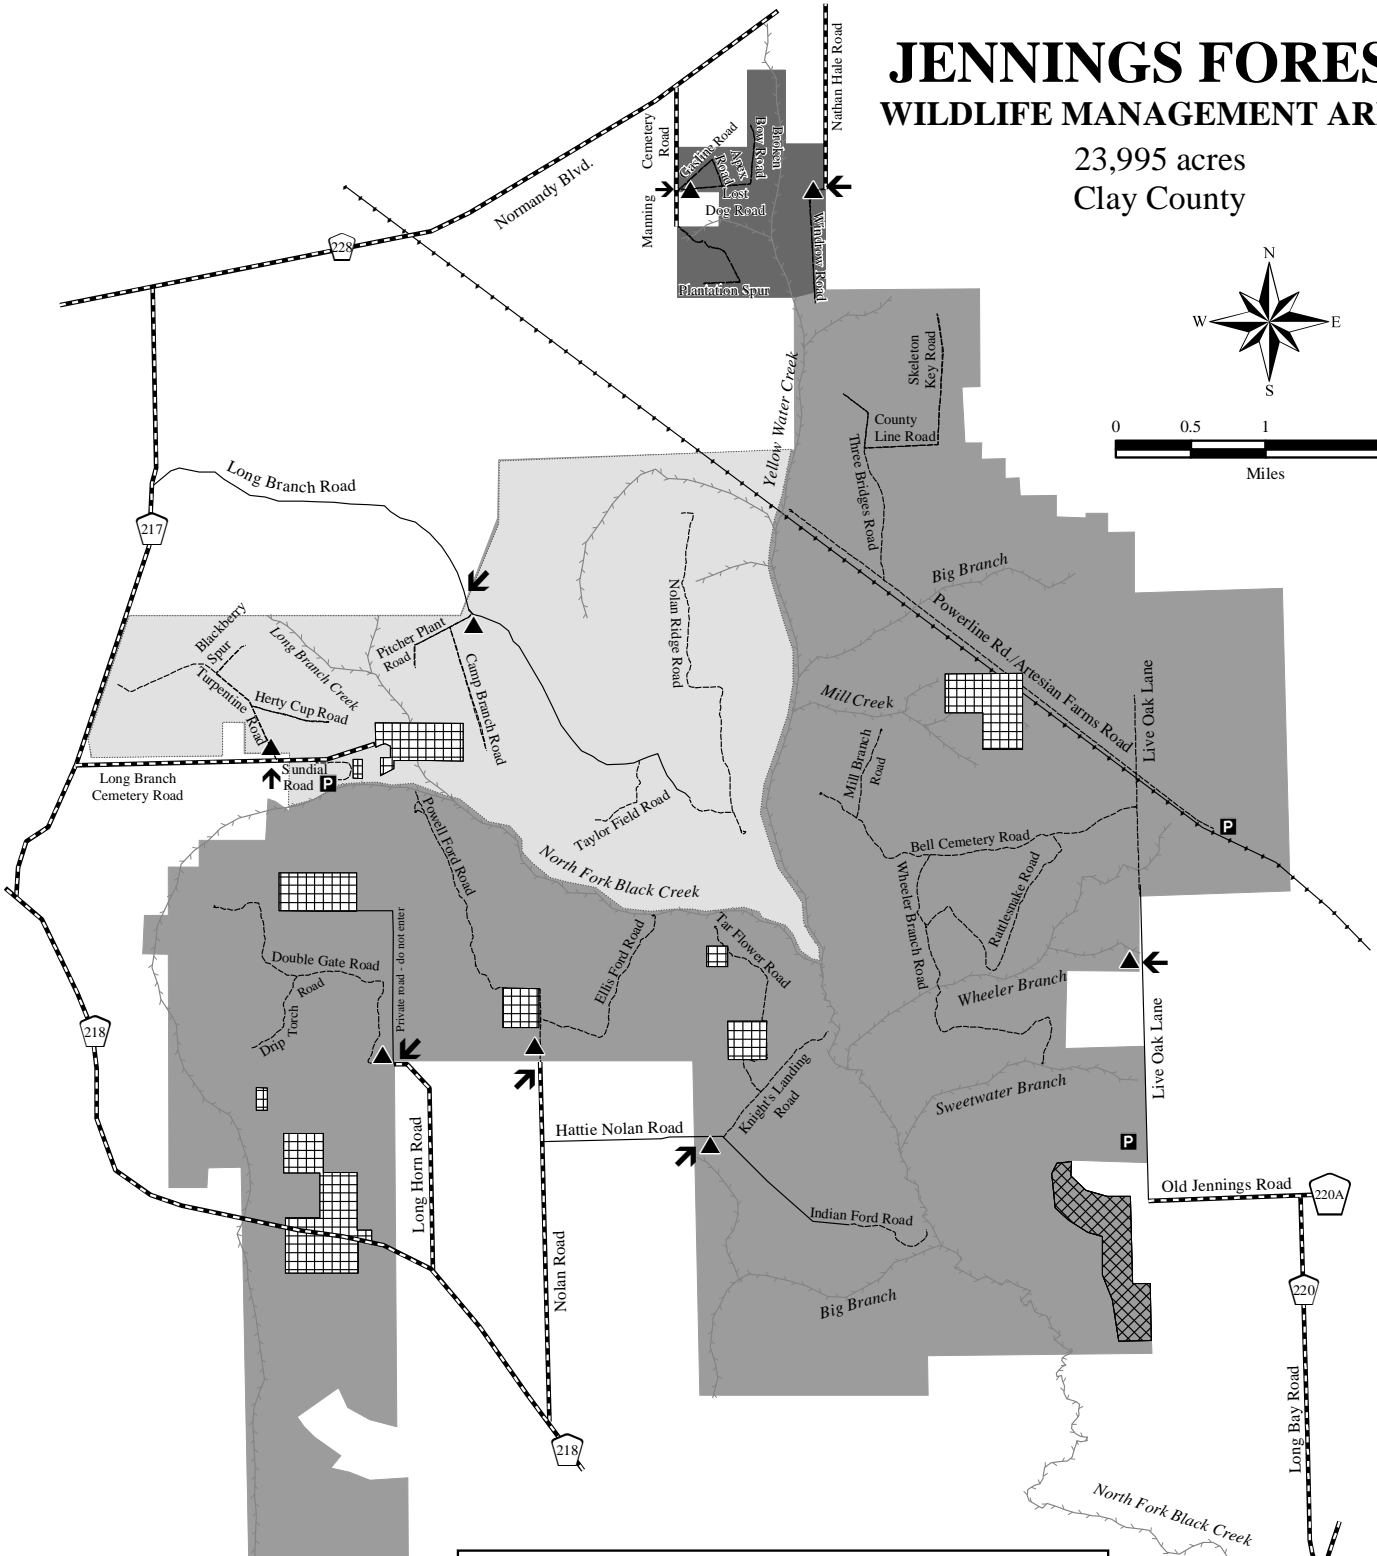

JENNINGS FOREST WILDLIFE MANAGEMENT AREA

23,995 acres
Clay County

Legend			
	Normandy Unit		Parking Area
	Management Area		Town
	Quail Enhancement Area		Paved Road
	Private Property		Improved Road
	Closed to Hunting		Unimproved Road
	Designated Entrance		Powerline
	Check Station		Creek

Middleburg