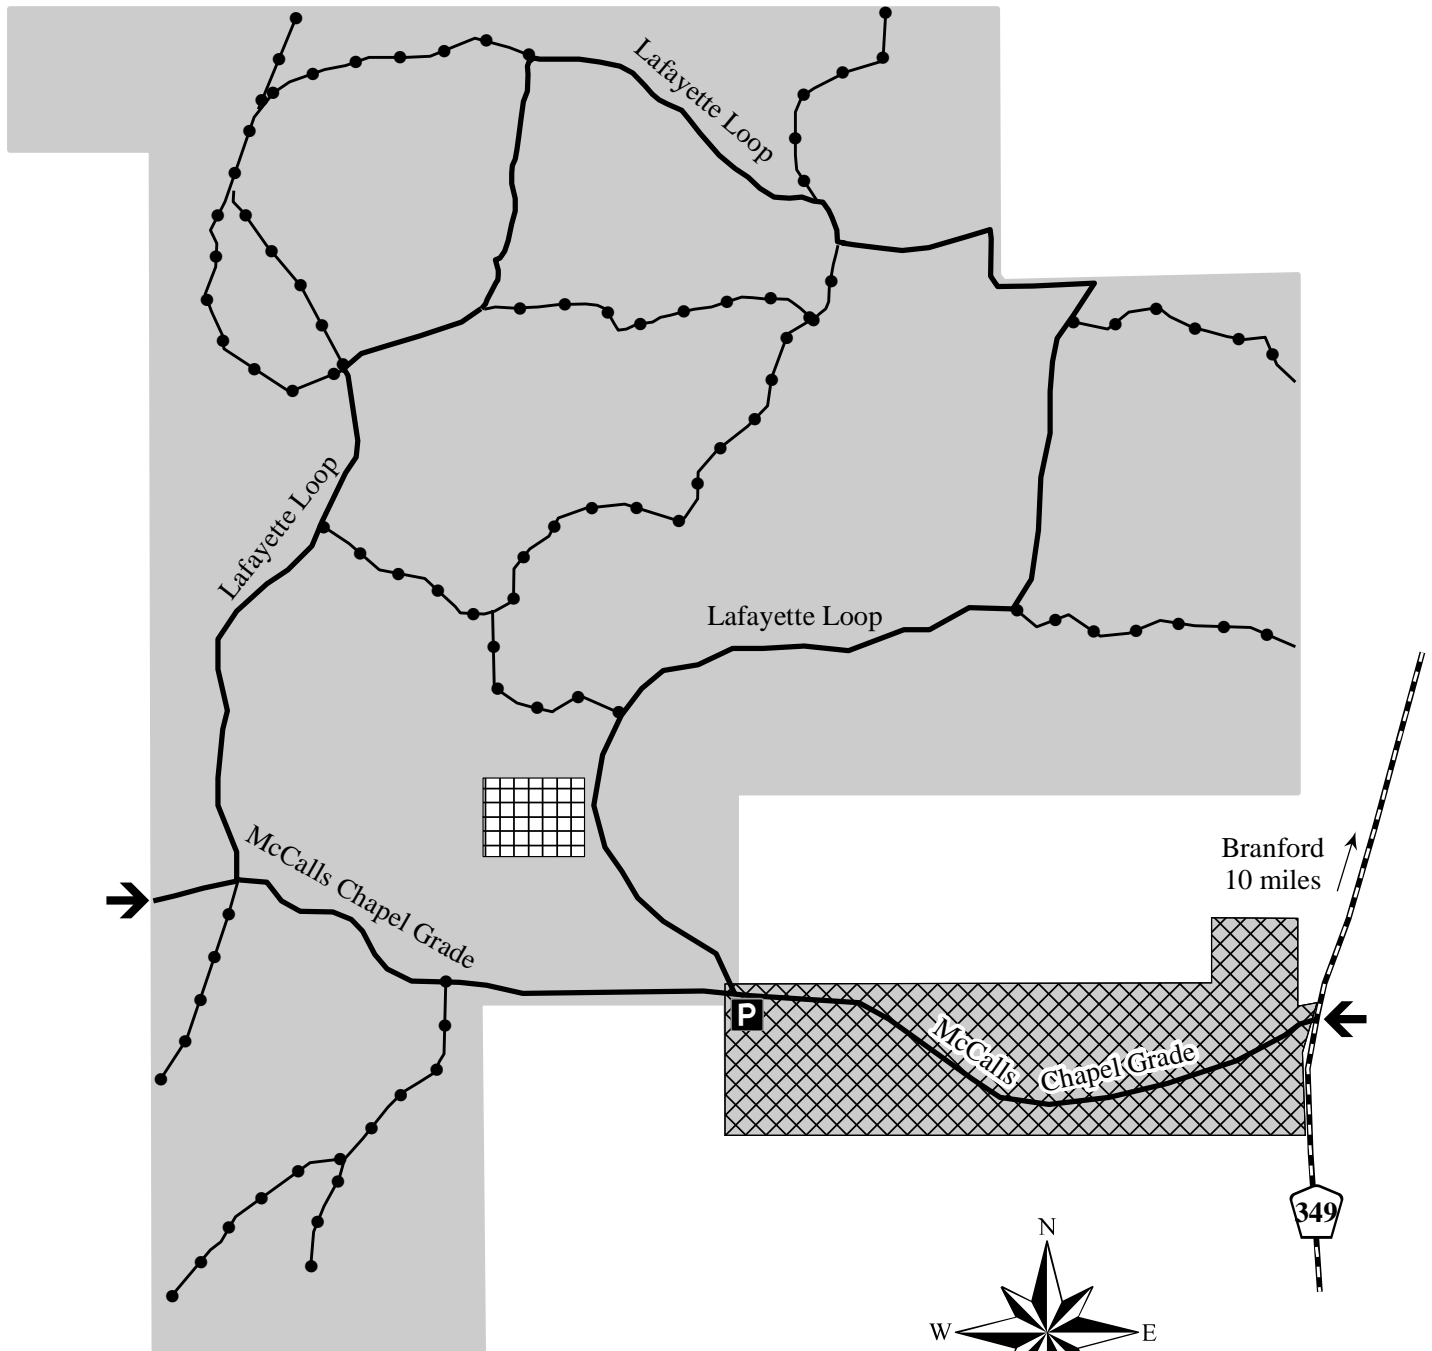

LAFAYETTE FOREST

WILDLIFE AND ENVIRONMENTAL AREA

2,148 acres
Lafayette County

Legend

 Management Area	 Parking
 Closed to Hunting	 Paved Road
 Private Property	 Improved Road
 Designated Entrance	 Trail - No Motorized Vehicles