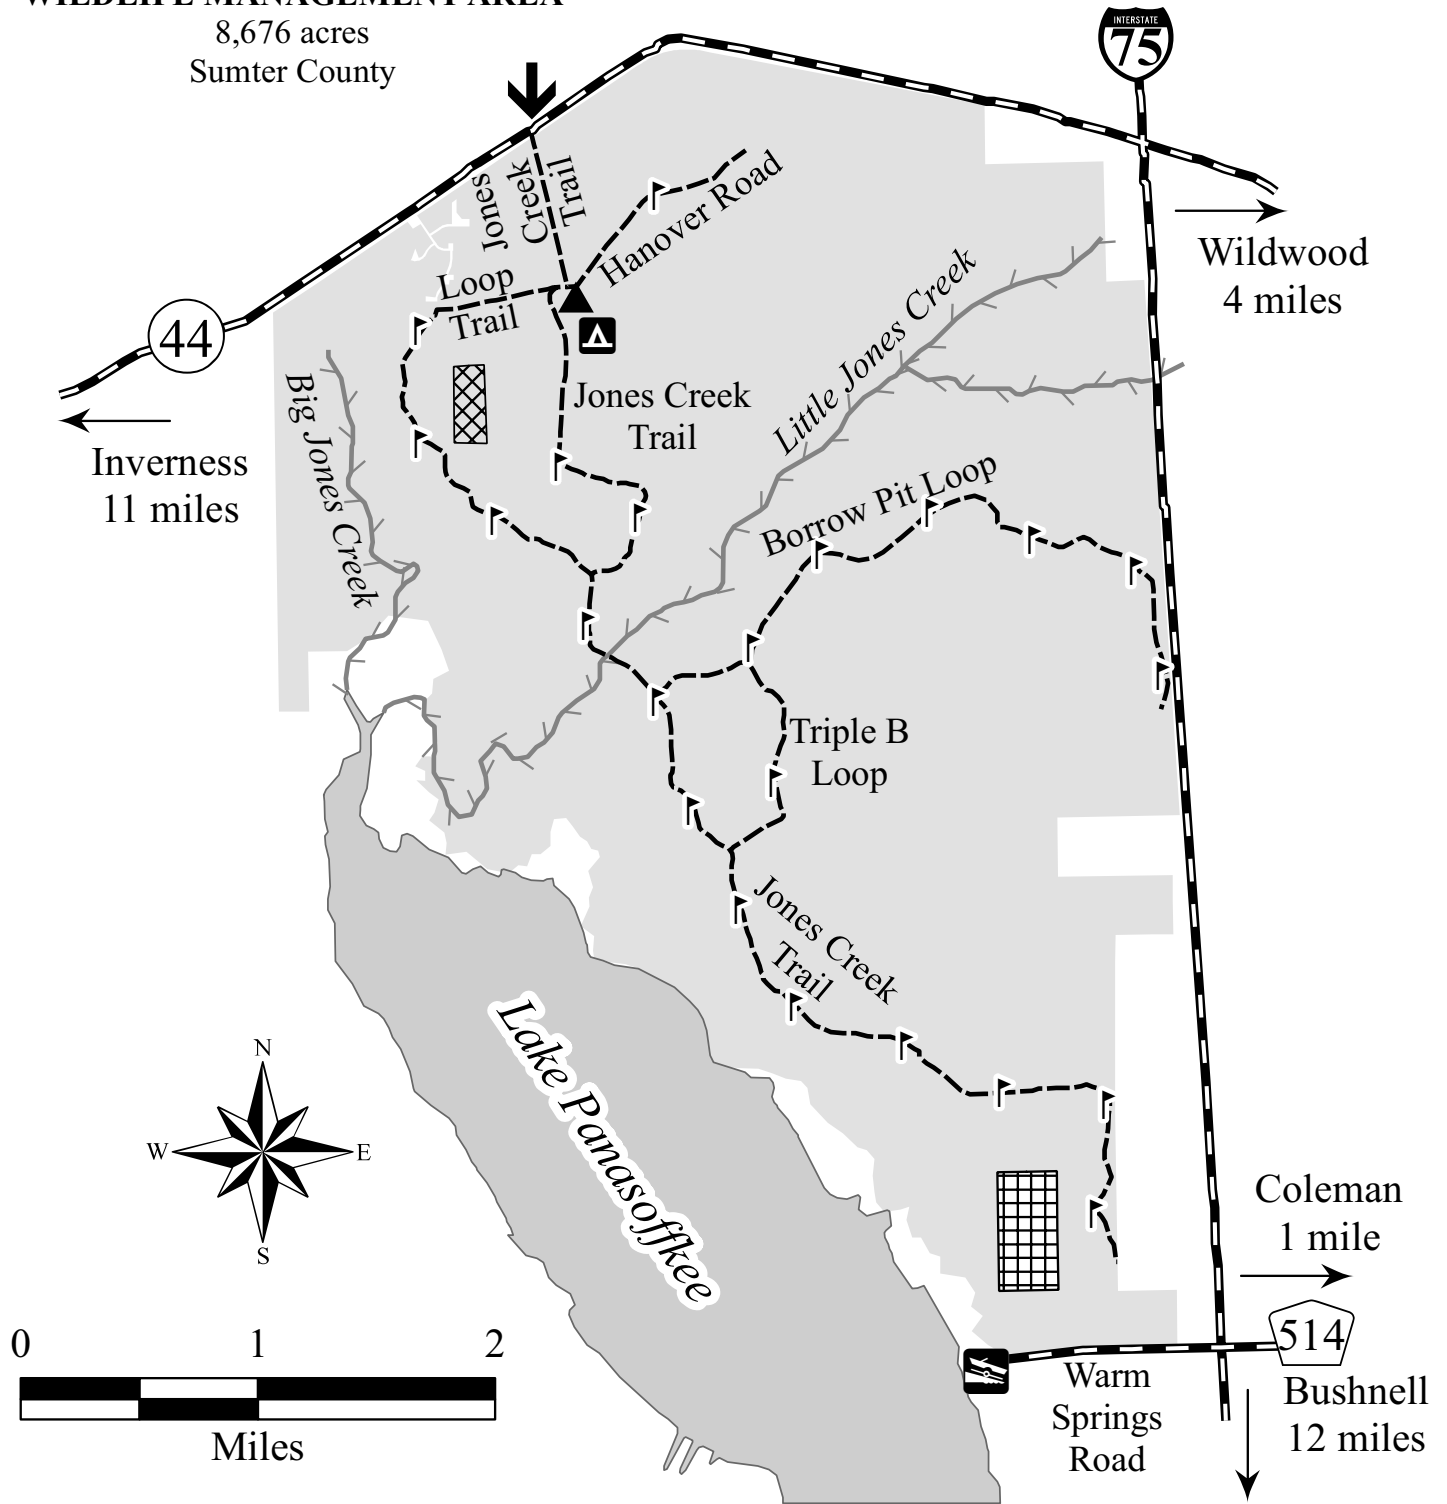

# LAKE PANASOFFKEE

## WILDLIFE MANAGEMENT AREA

8,676 acres  
Sumter County

### Legend

	Management Area		Private Property		Distance Markers
	Designated Entrance		Closed to Hunting		Paved Road
	Check Station		Primitive Campground		Unimproved Road