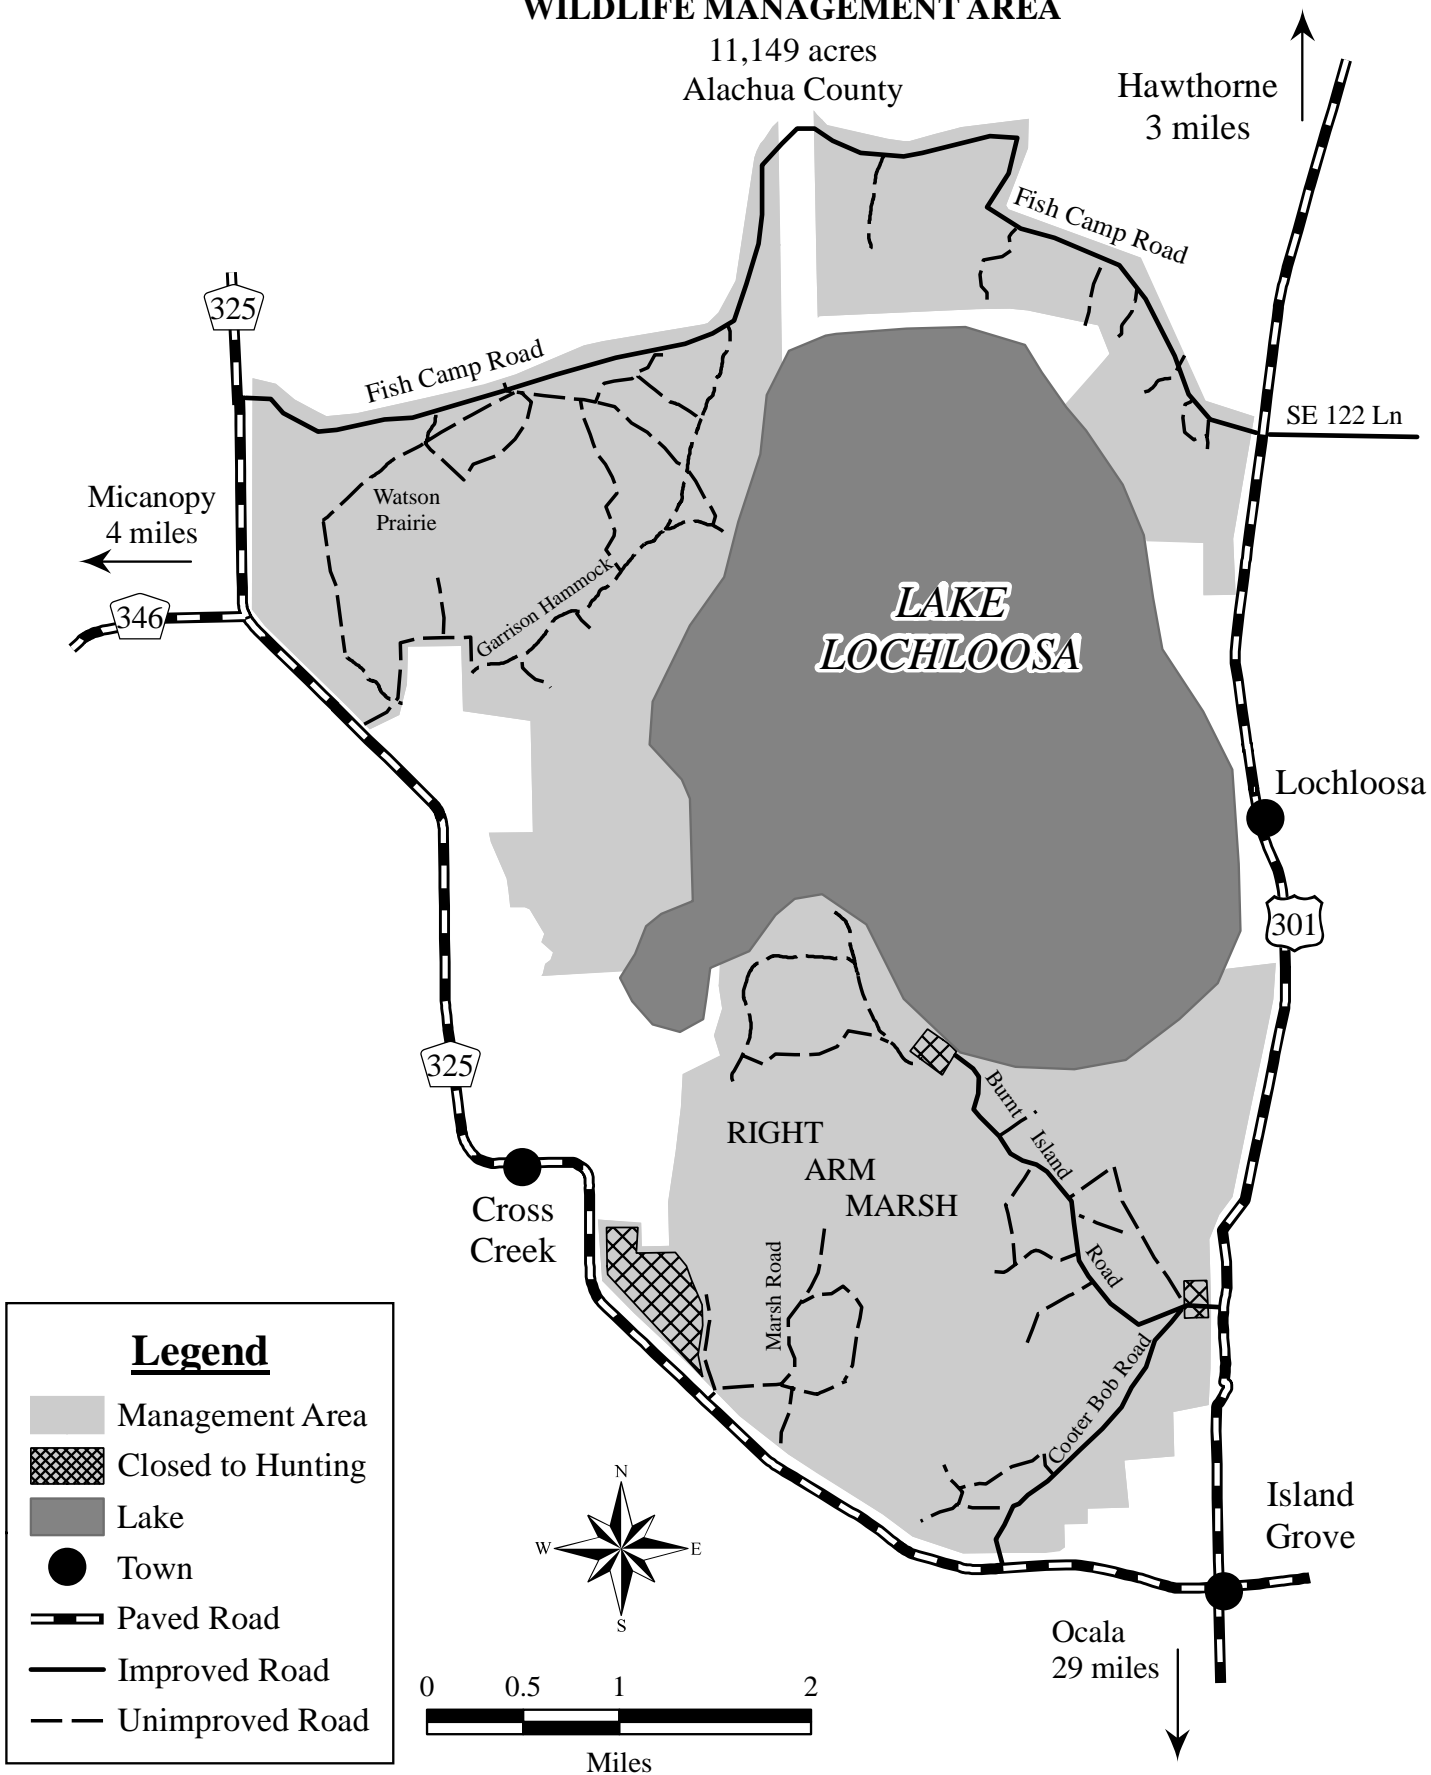

LOCHLOOSA

WILDLIFE MANAGEMENT AREA

11,149 acres
Alachua County

Legend

- Management Area
- Closed to Hunting
- Lake
- Town
- Paved Road
- Improved Road
- Unimproved Road