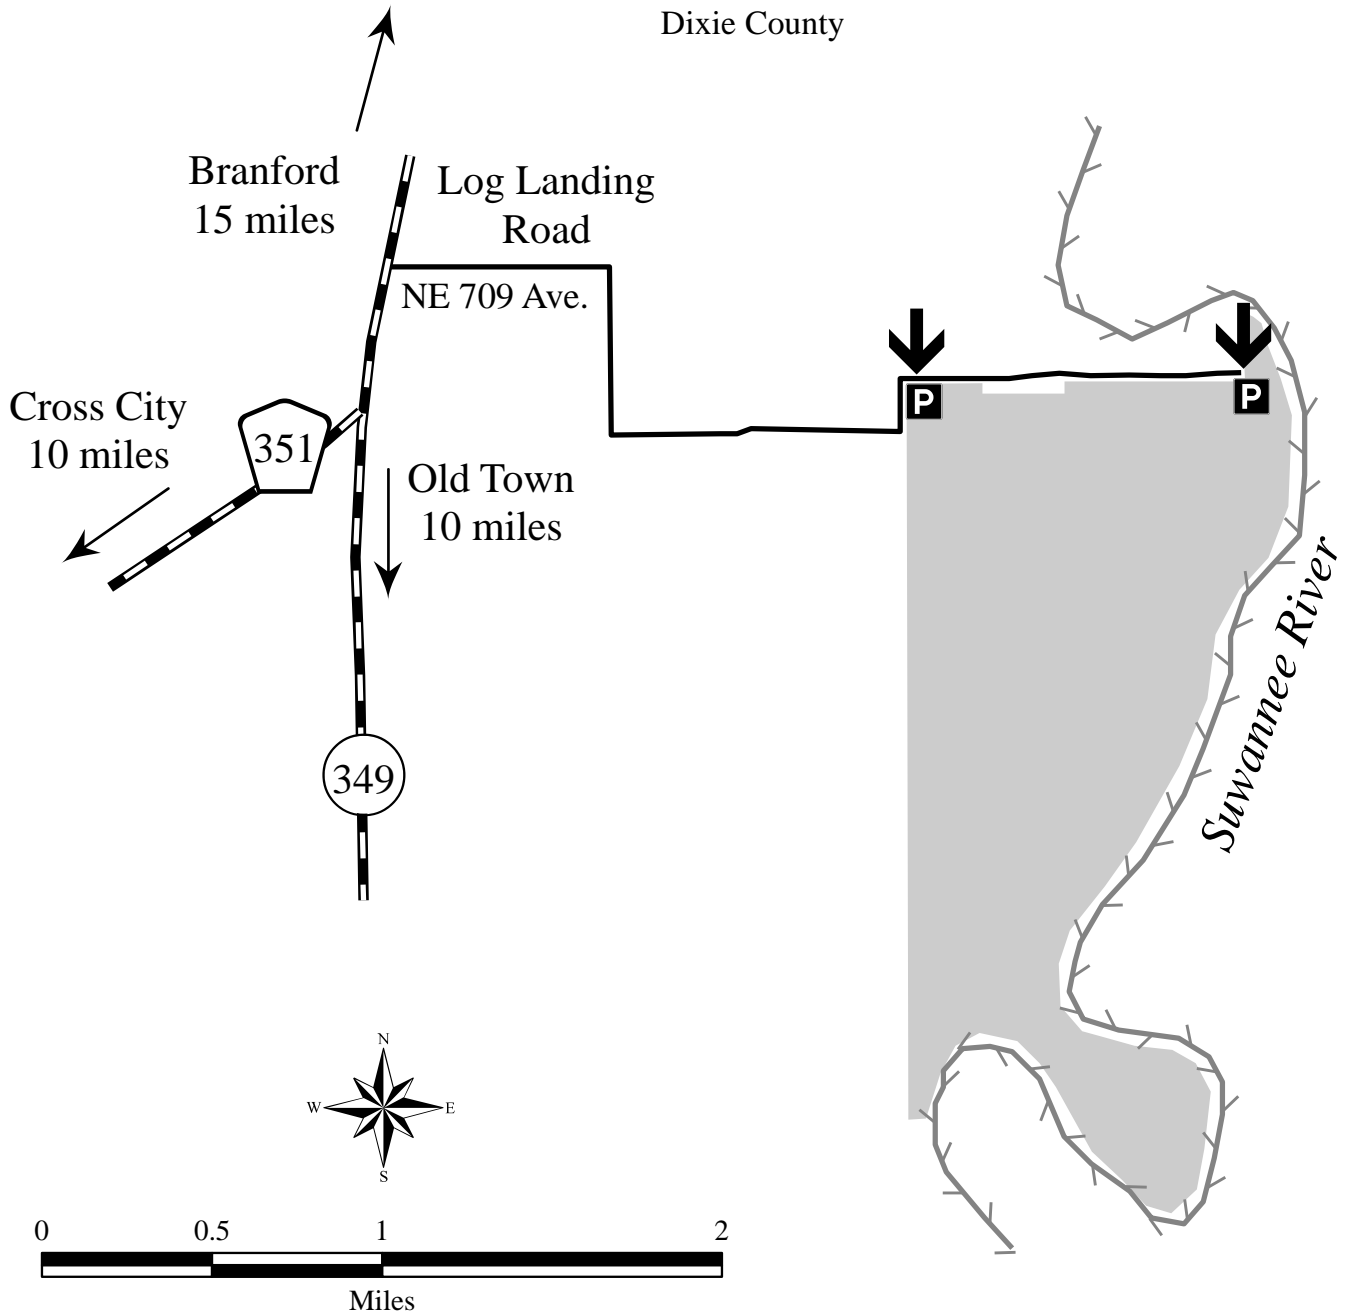

LOG LANDING WILDLIFE MANAGEMENT AREA

1,147 acres
Dixie County

Legend

- | | | | |
|---|---------------------|---|---------------|
|  | Management Area |  | Paved Road |
|  | Designated Entrance |  | Improved Road |
|  | Parking Area |  | River |