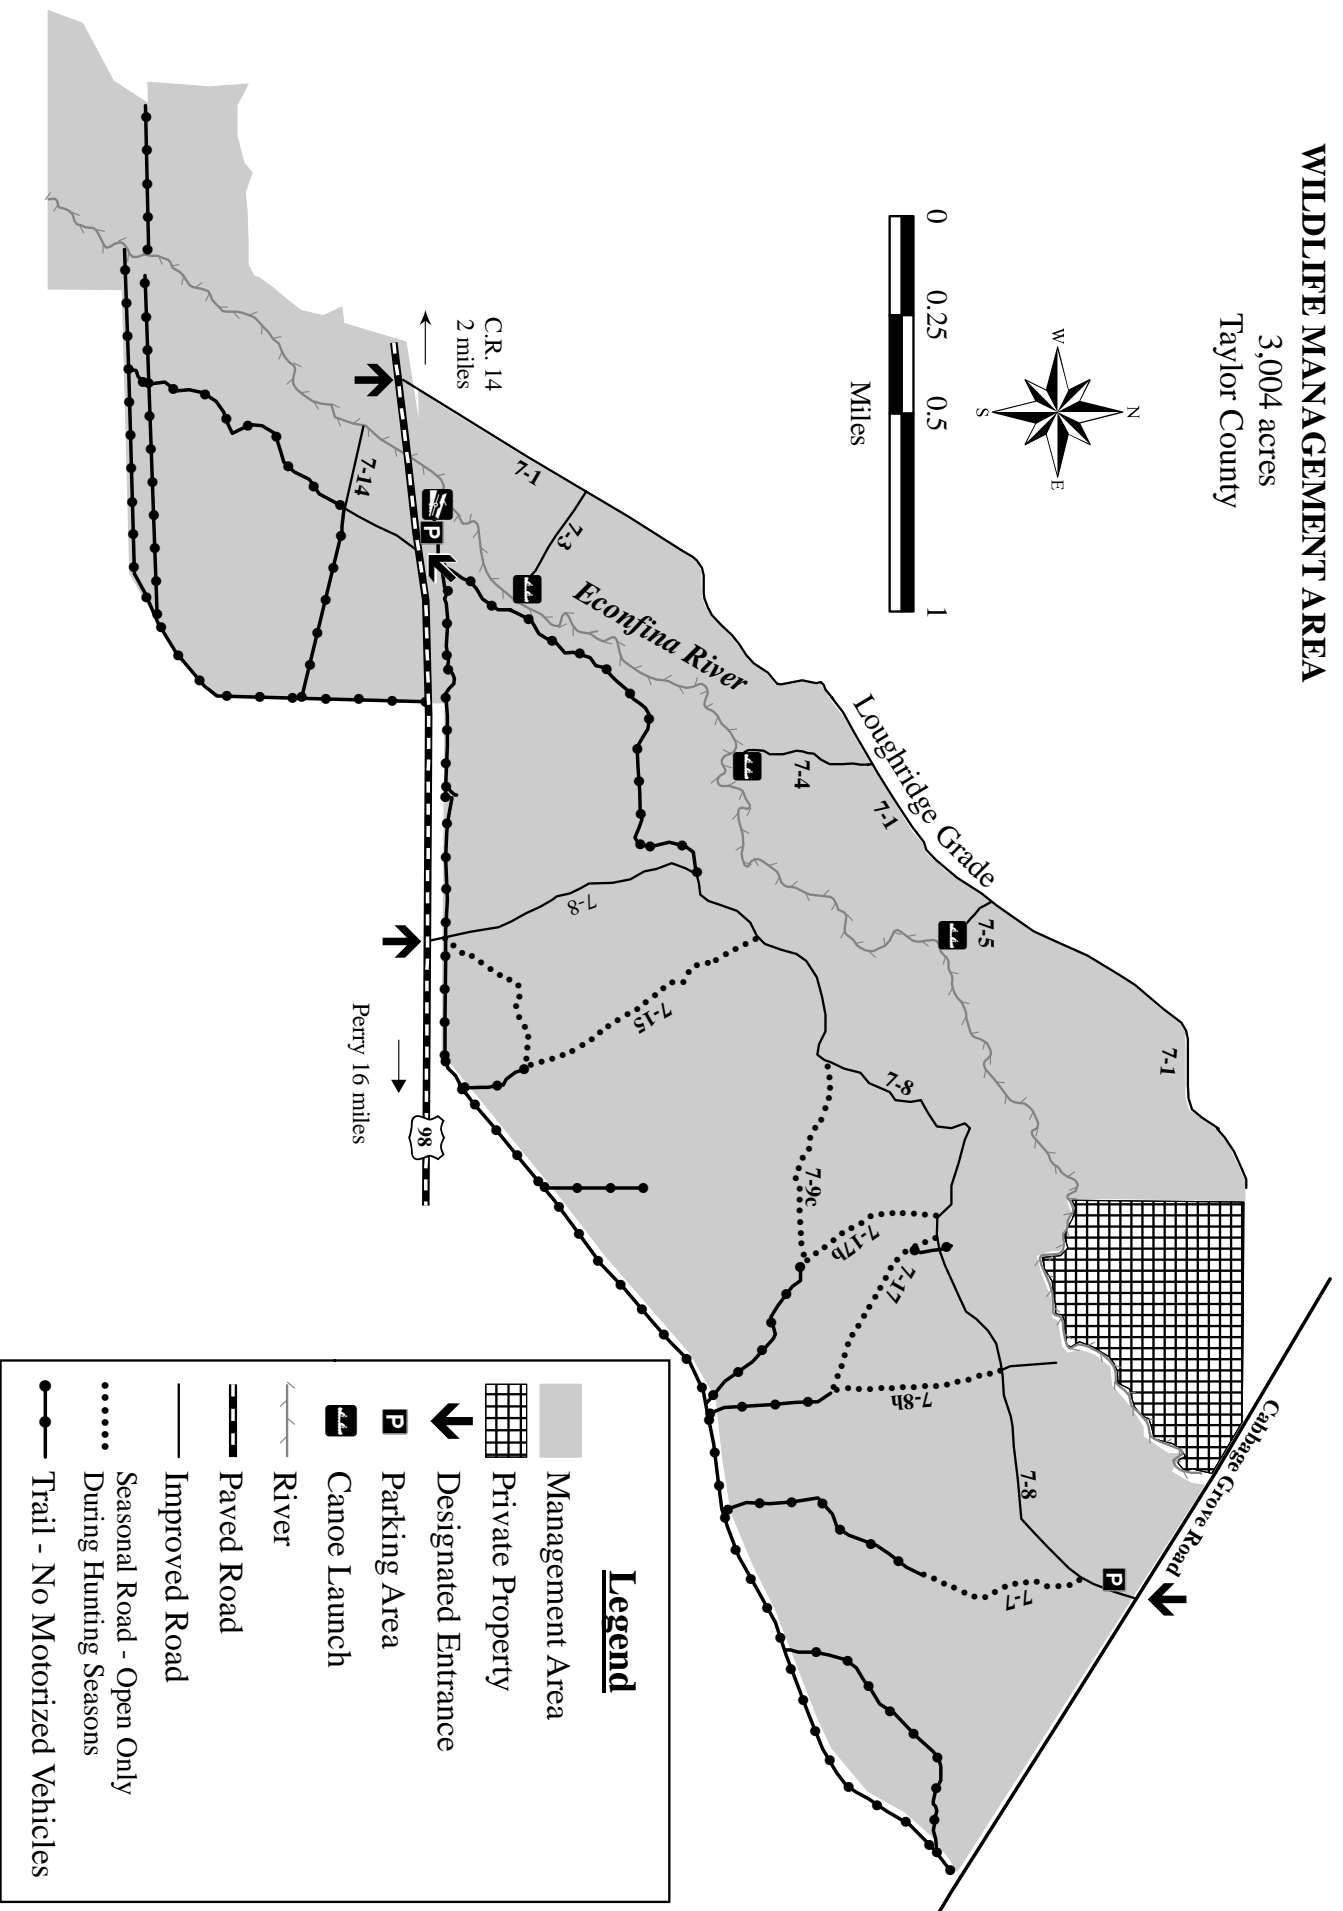

LOWER ECONFINA RIVER WILDLIFE MANAGEMENT AREA

3,004 acres
Taylor County

Legend

- Management Area
- Private Property
- Designated Entrance
- Parking Area
- Canoe Launch
- River
- Paved Road
- Improved Road
- Seasonal Road - Open Only
- During Hunting Seasons
- Trail - No Motorized Vehicles