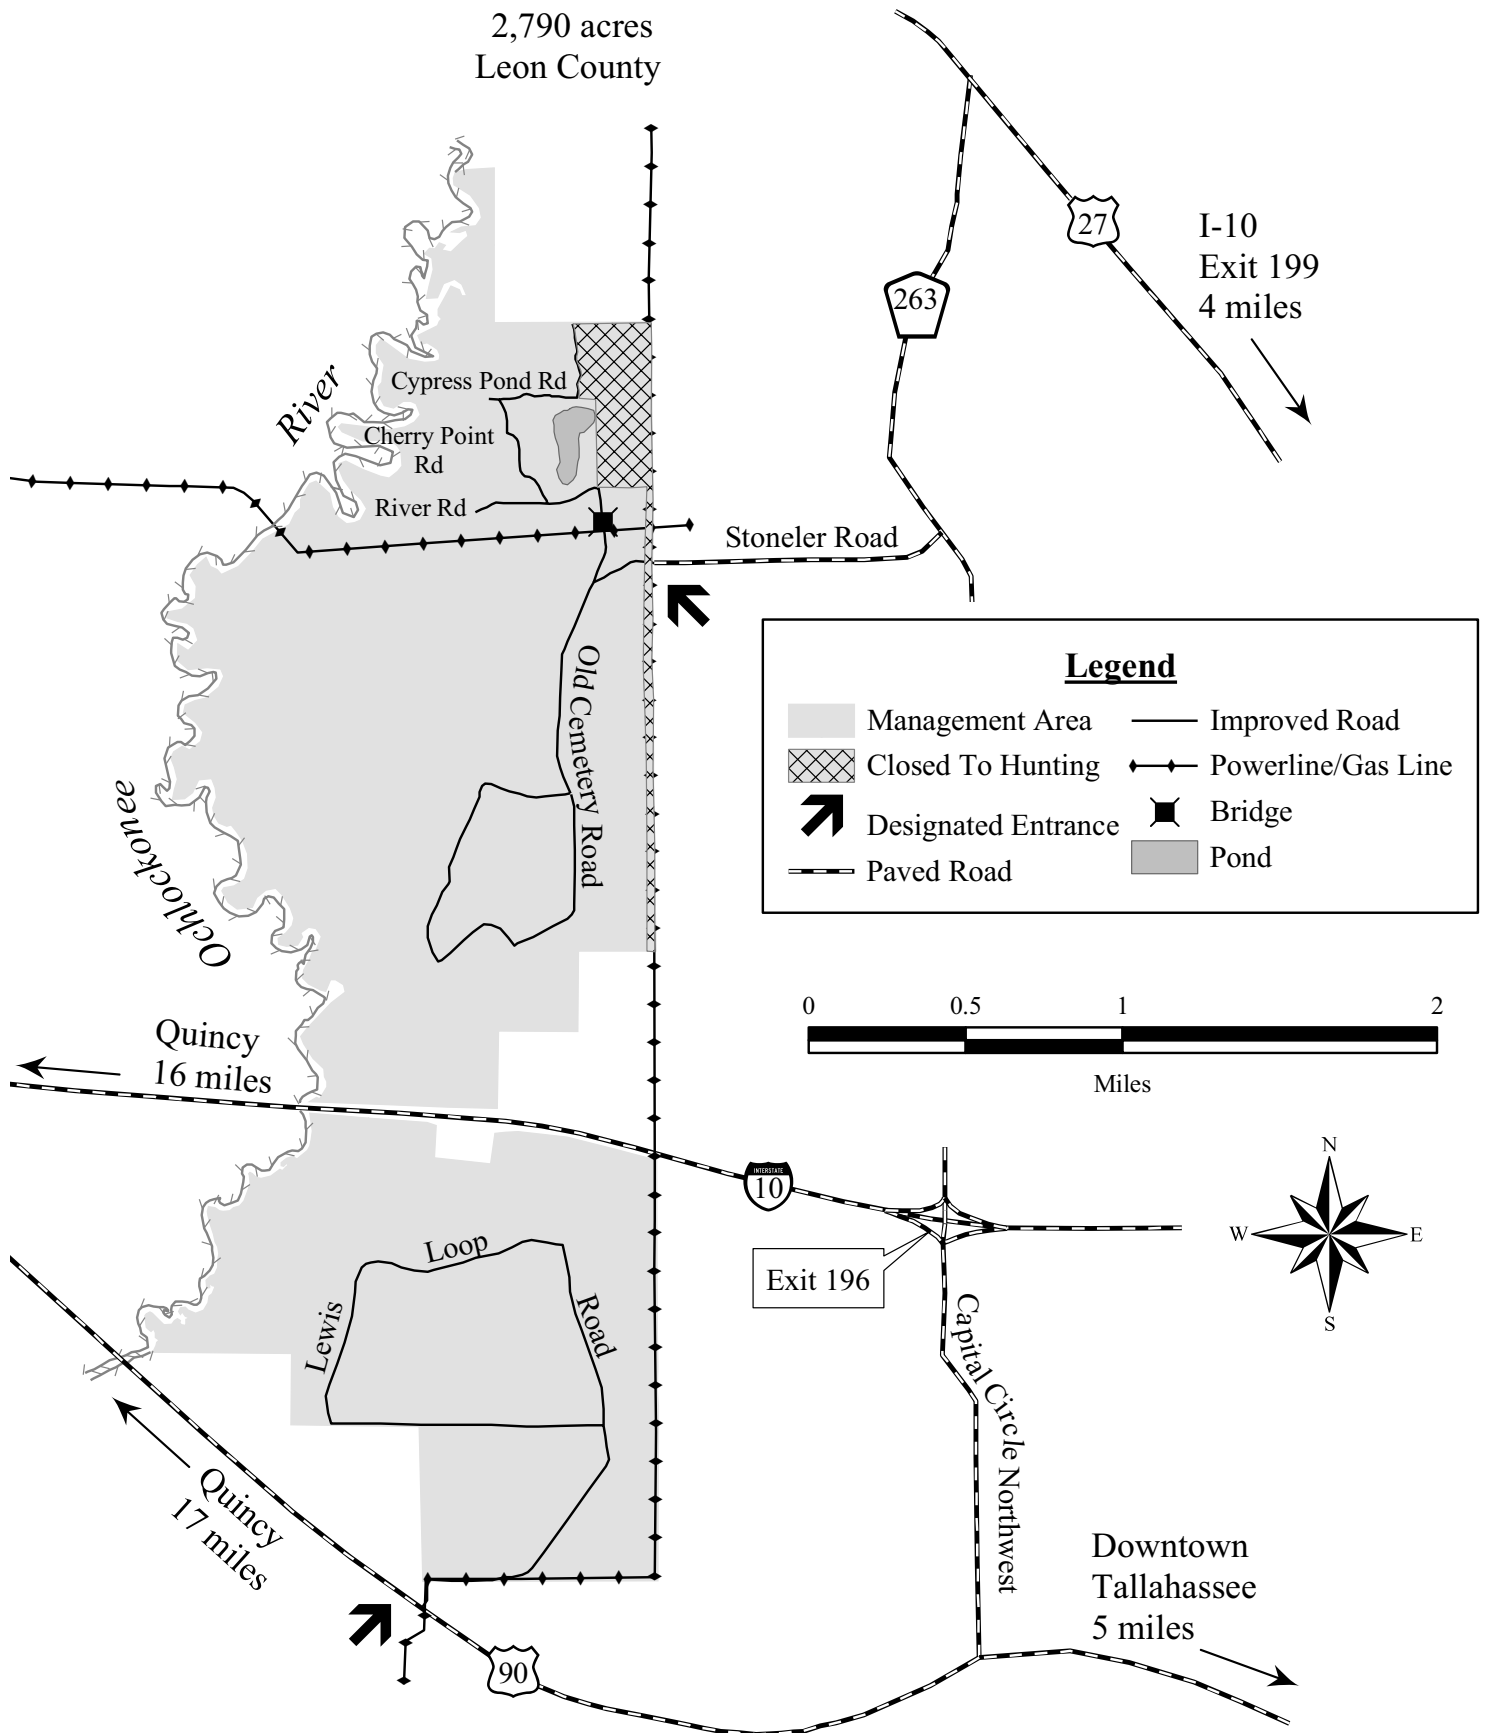

# OCHLOCKONEE RIVER WILDLIFE MANAGEMENT AREA

2,790 acres  
Leon County

**Legend**

Management Area	Improved Road
Closed To Hunting	Powerline/Gas Line
Designated Entrance	Bridge
Paved Road	Pond