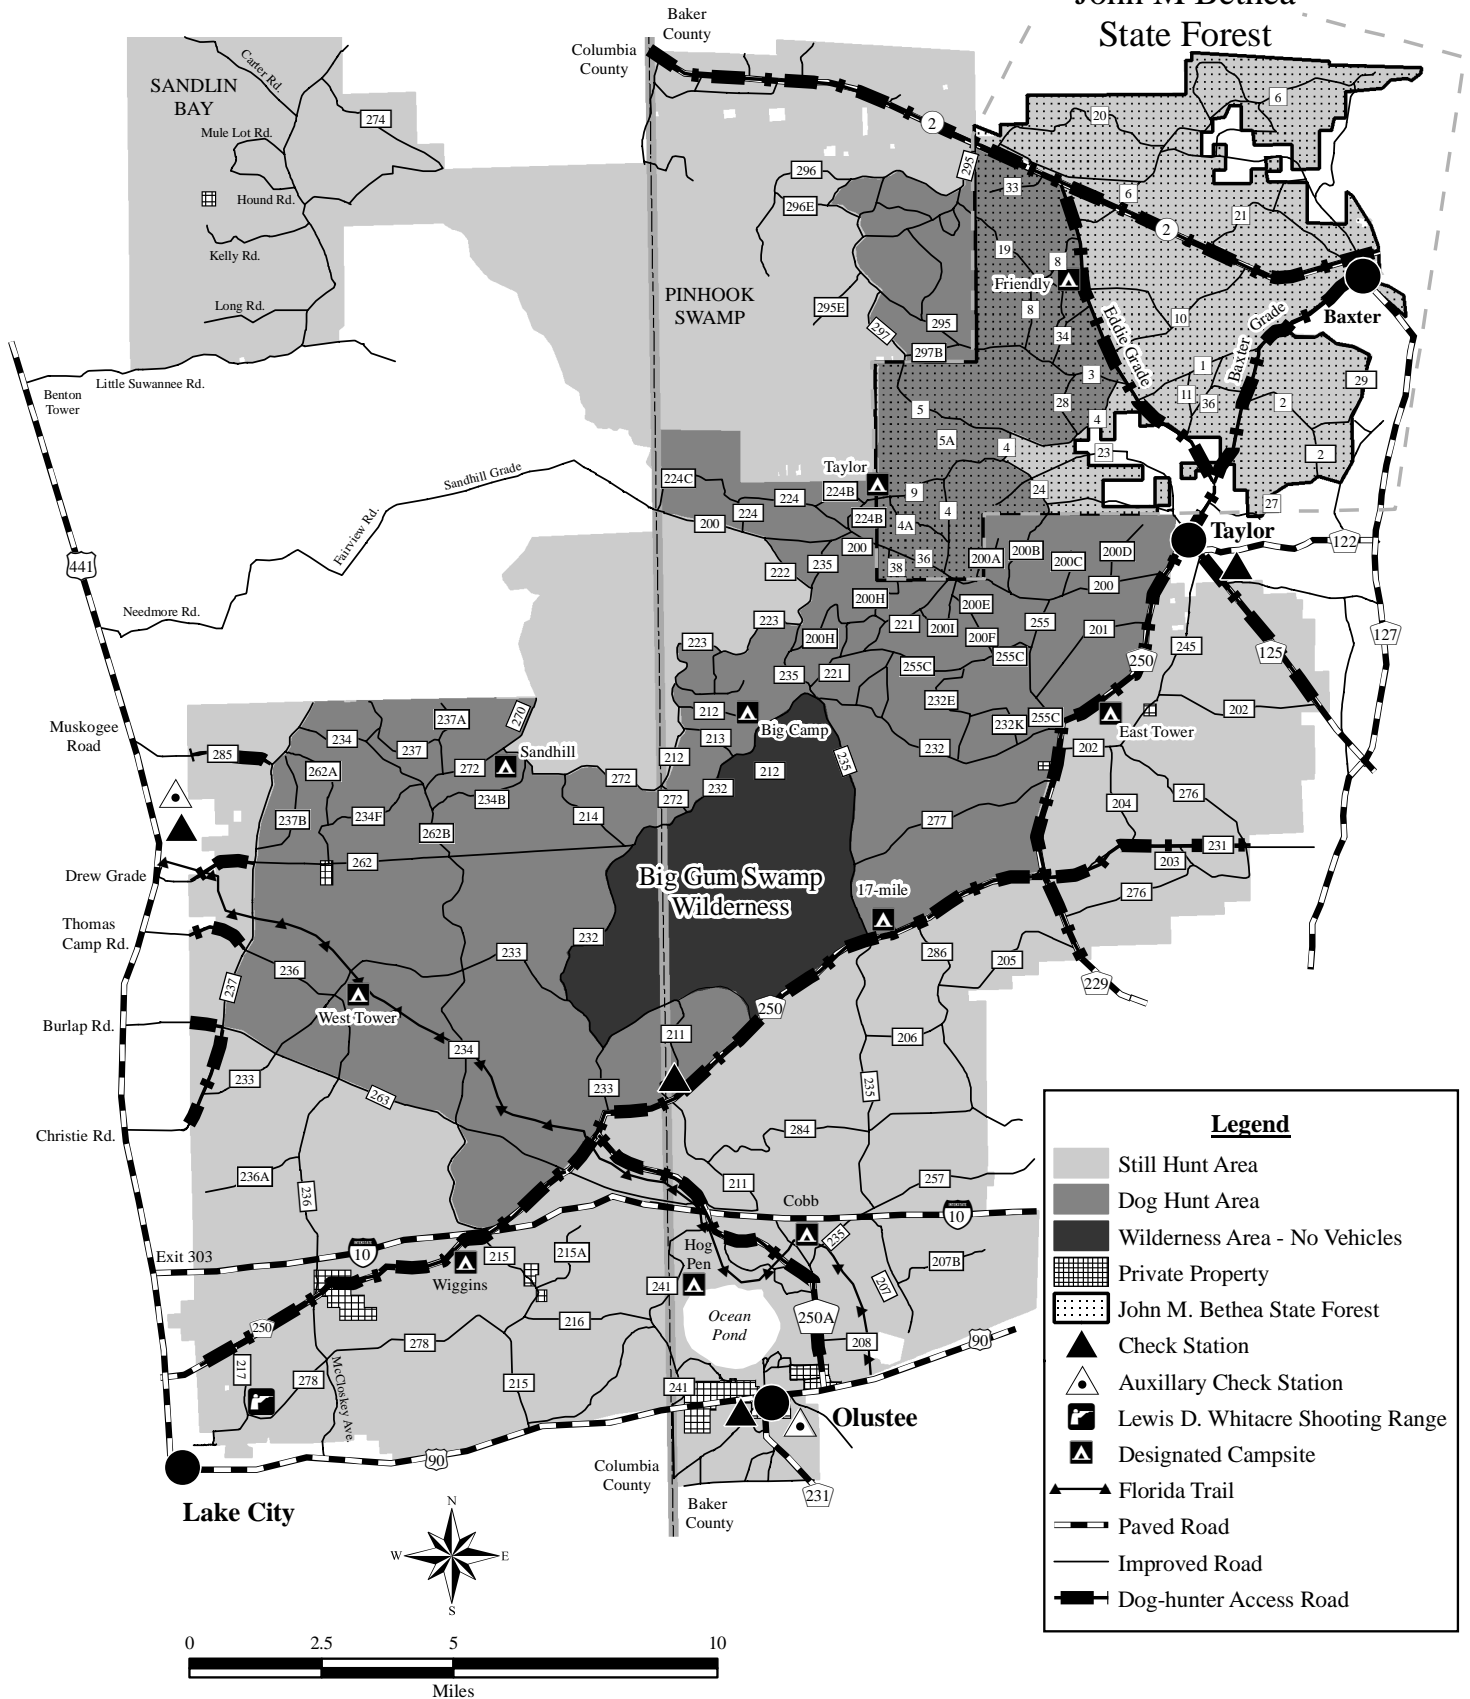

OSCEOLA WILDLIFE MANAGEMENT AREA

266,270 acres

Baker and Columbia Counties

John M Bethea
State Forest

Legend

- Still Hunt Area
- Dog Hunt Area
- Wilderness Area - No Vehicles
- Private Property
- John M. Bethea State Forest
- Check Station
- Auxillary Check Station
- Lewis D. Whitacre Shooting Range
- Designated Campsite
- Florida Trail
- Paved Road
- Improved Road
- Dog-hunter Access Road