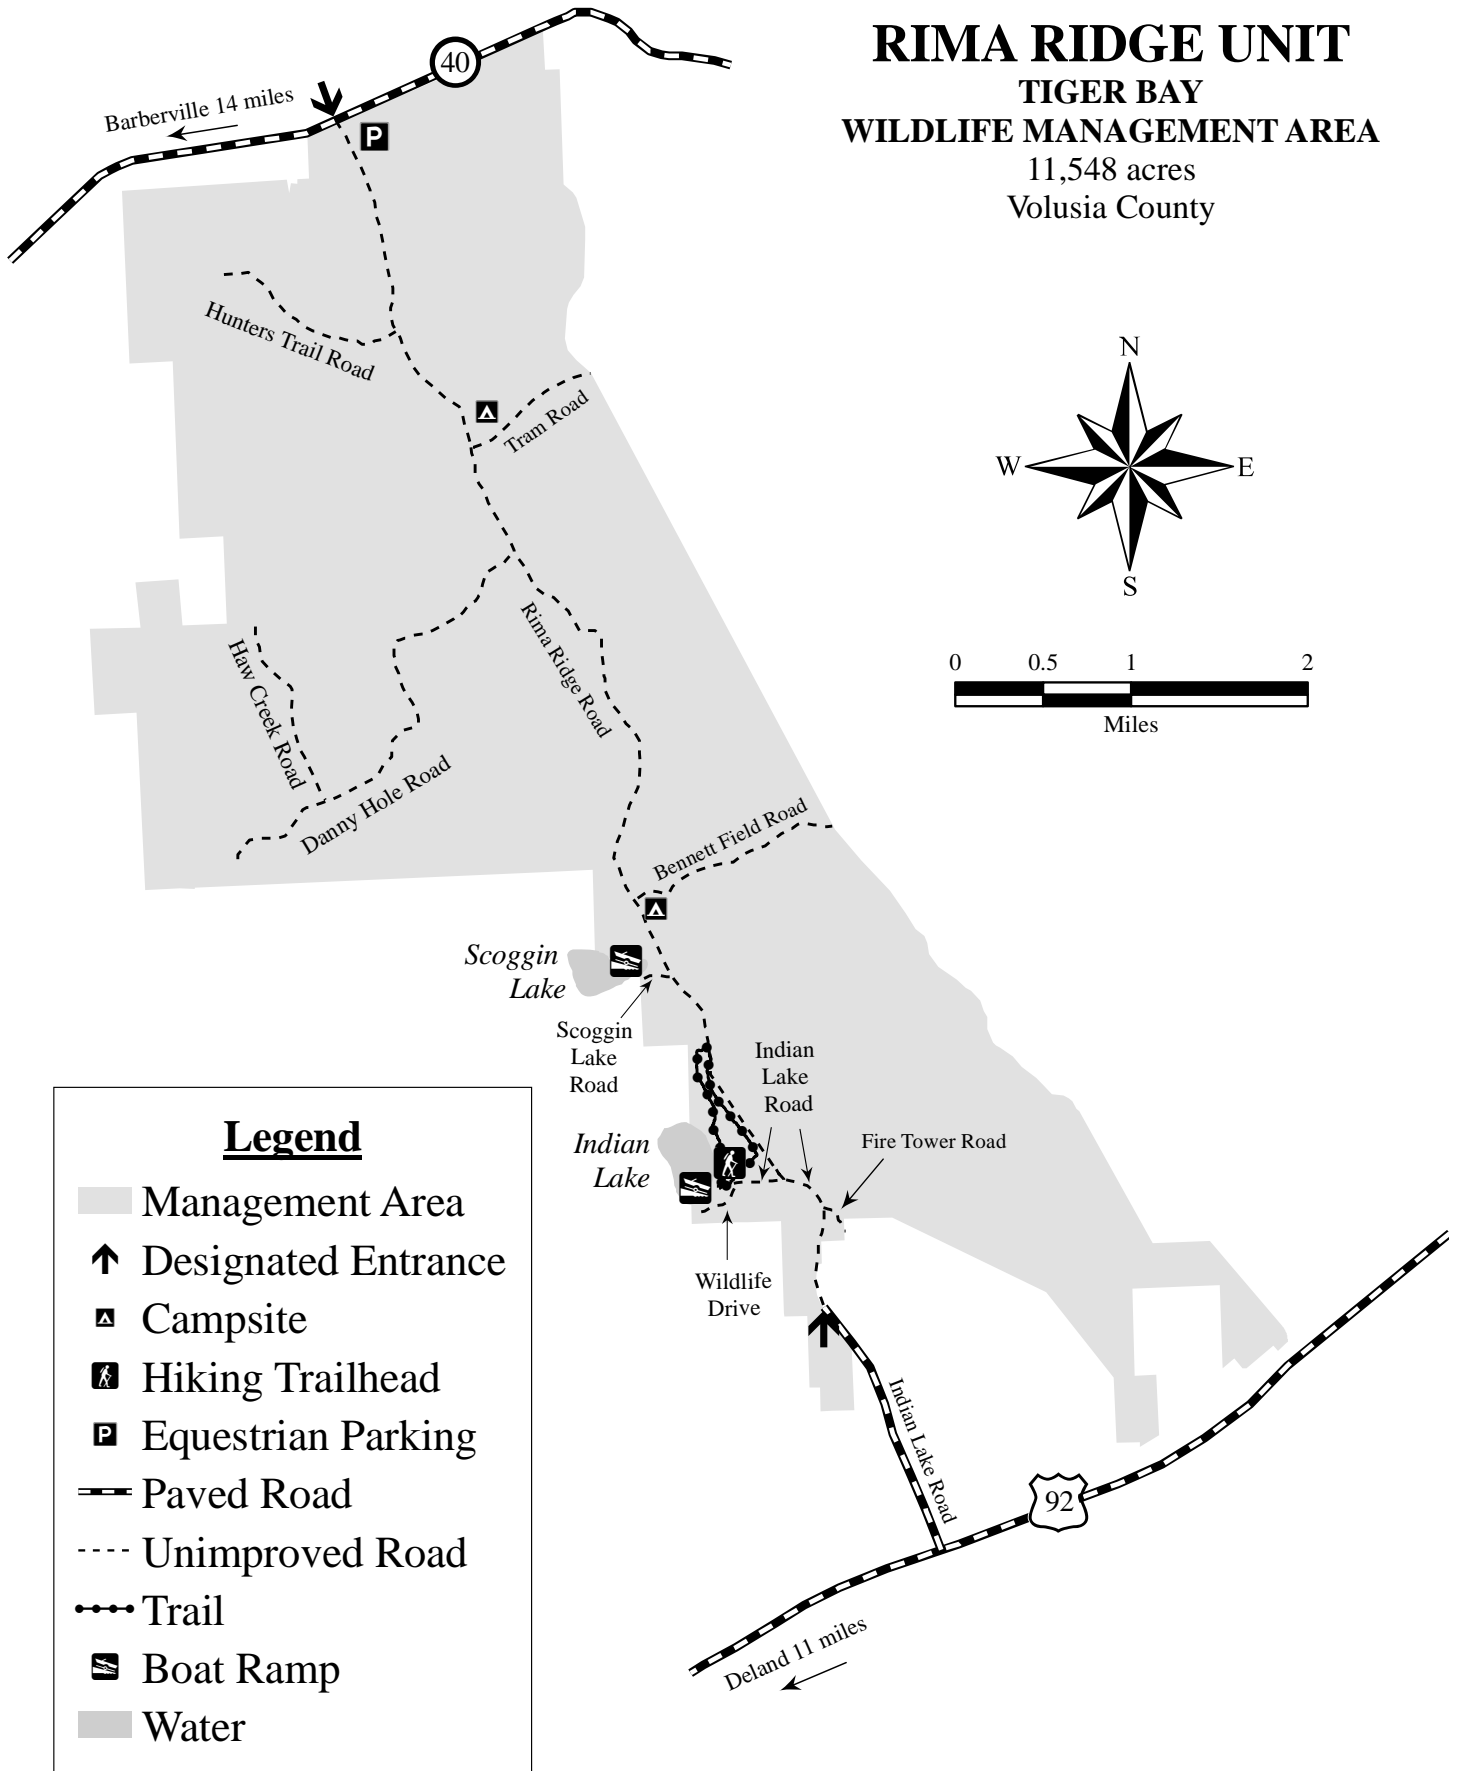

RIMA RIDGE UNIT
TIGER BAY
WILDLIFE MANAGEMENT AREA
 11,548 acres
 Volusia County

Legend

- Management Area
- Designated Entrance
- Campsite
- Hiking Trailhead
- Equestrian Parking
- Paved Road
- Unimproved Road
- Trail
- Boat Ramp
- Water