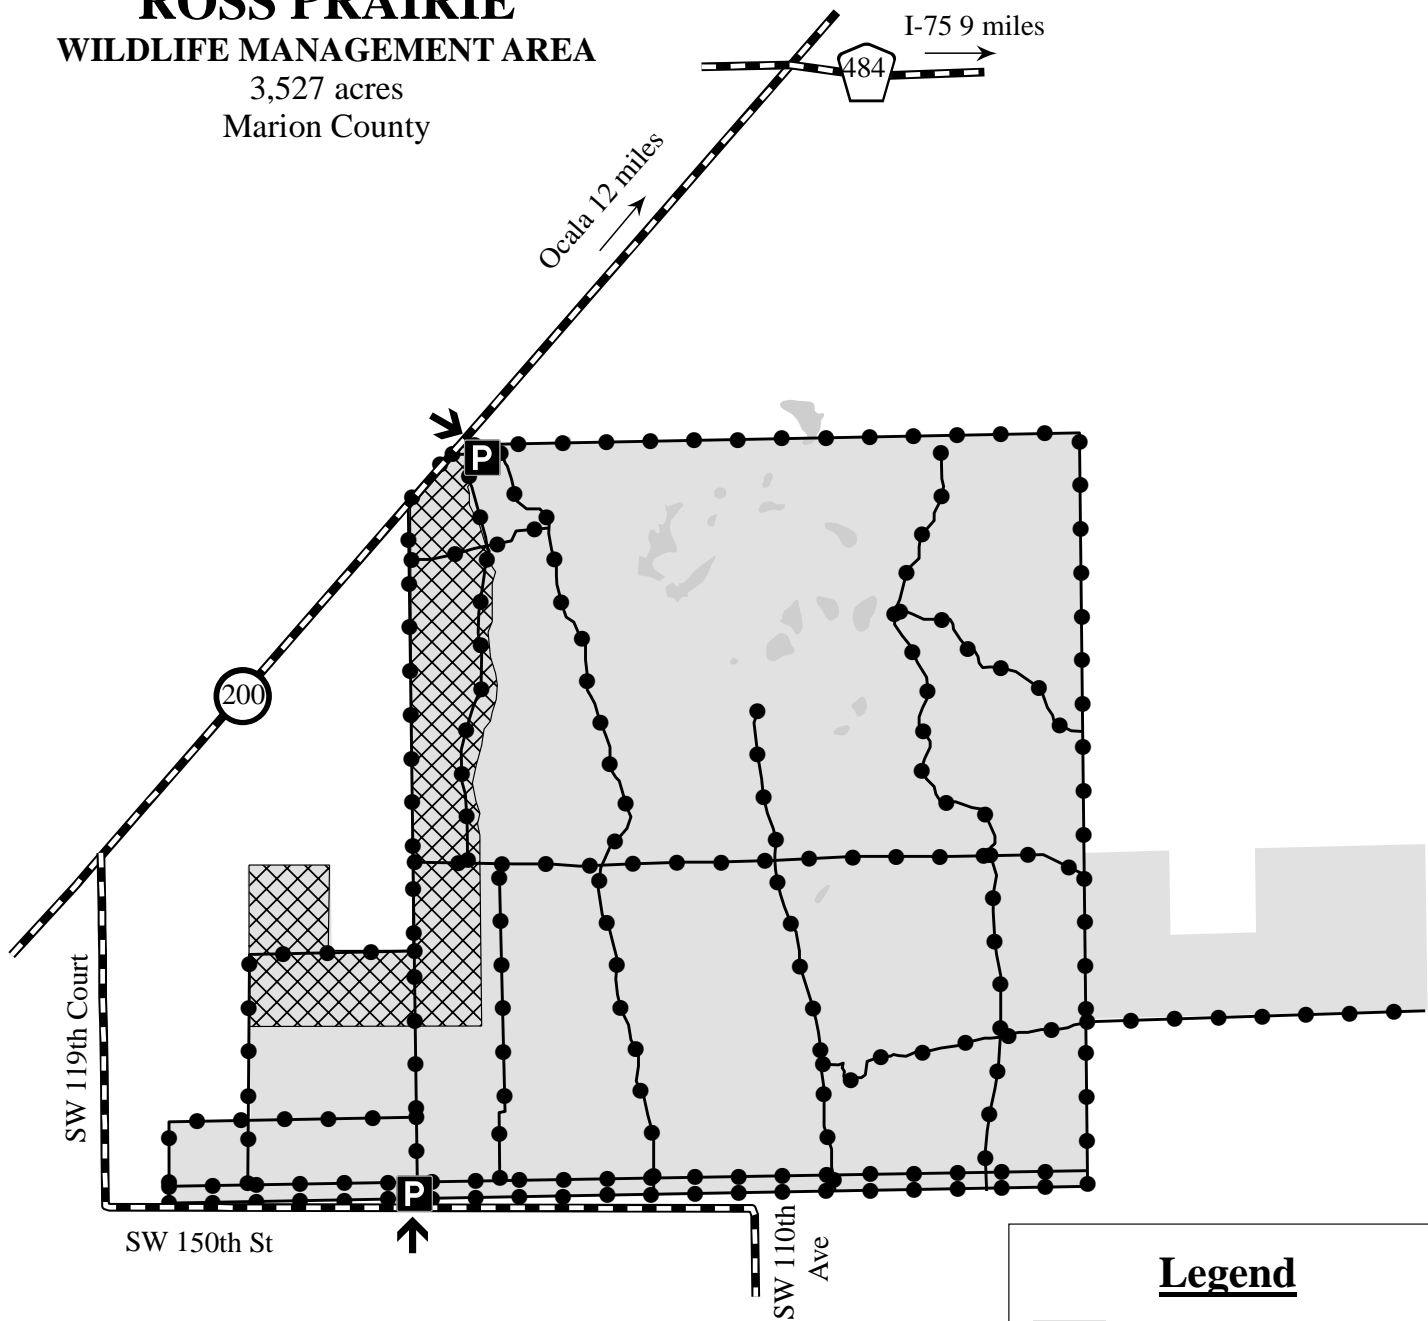

ROSS PRAIRIE WILDLIFE MANAGEMENT AREA

3,527 acres
Marion County

Legend

- Management Area
- Designated Entrance
- Closed to Hunting
- Parking
- Trail
- Paved Road
- Water