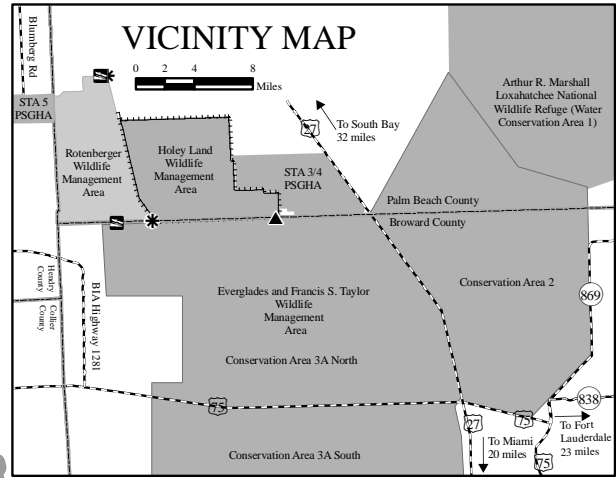

ROTENBERGER WILDLIFE MANAGEMENT AREA

29,297 acres
Palm Beach and
Broward Counties

Manned Check Station
is 8 miles west of the
Self Check Station.

Legend

- Self Check Station
- Manned Check Station
- Management Area
- Unimproved Road (Levee)
- Boat Ramp
- Canal
- County Line

Driving Directions:
From US 27, turn west
at the Palm Beach /
Broward County line
onto the L-5 levee.

U.S. 27
14 miles

Hendry County

Palm Beach County

L-4 Broward County

L-3

L-4 Levee

L-28