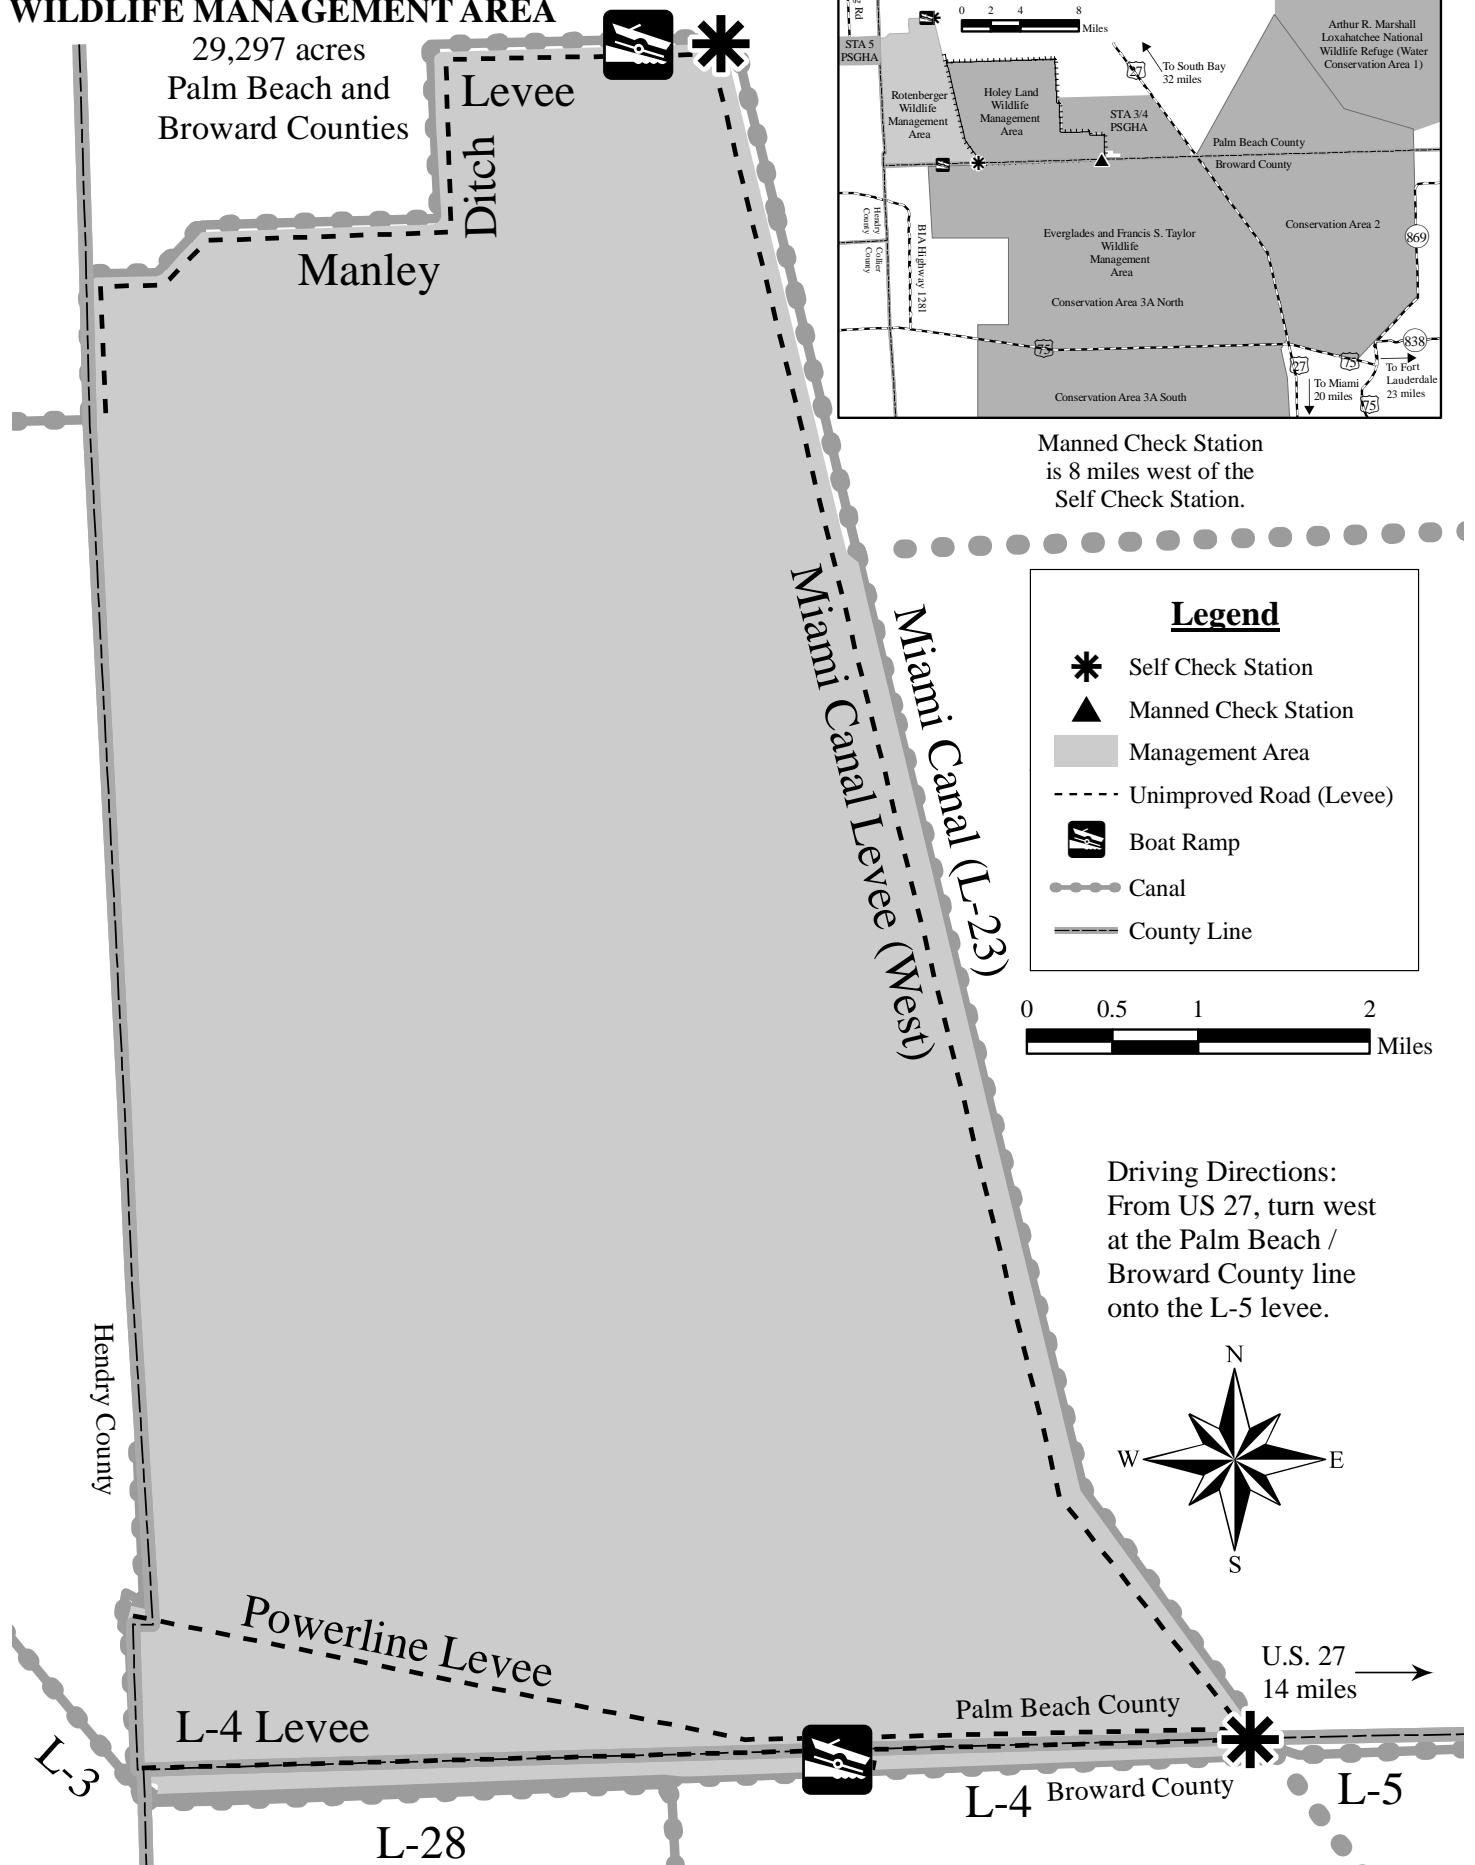

ROTENBERGER WILDLIFE MANAGEMENT AREA

29,297 acres
Palm Beach and
Broward Counties

Manned Check Station
is 8 miles west of the
Self Check Station.

Legend

- Self Check Station
- Manned Check Station
- Management Area
- Unimproved Road (Levee)
- Boat Ramp
- Canal
- County Line

Driving Directions:
From US 27, turn west
at the Palm Beach /
Broward County line
onto the L-5 levee.

U.S. 27
14 miles

Hendry County

Palm Beach County

L-4 Broward County

L-3

L-4 Levee

L-28

L-4

L-5