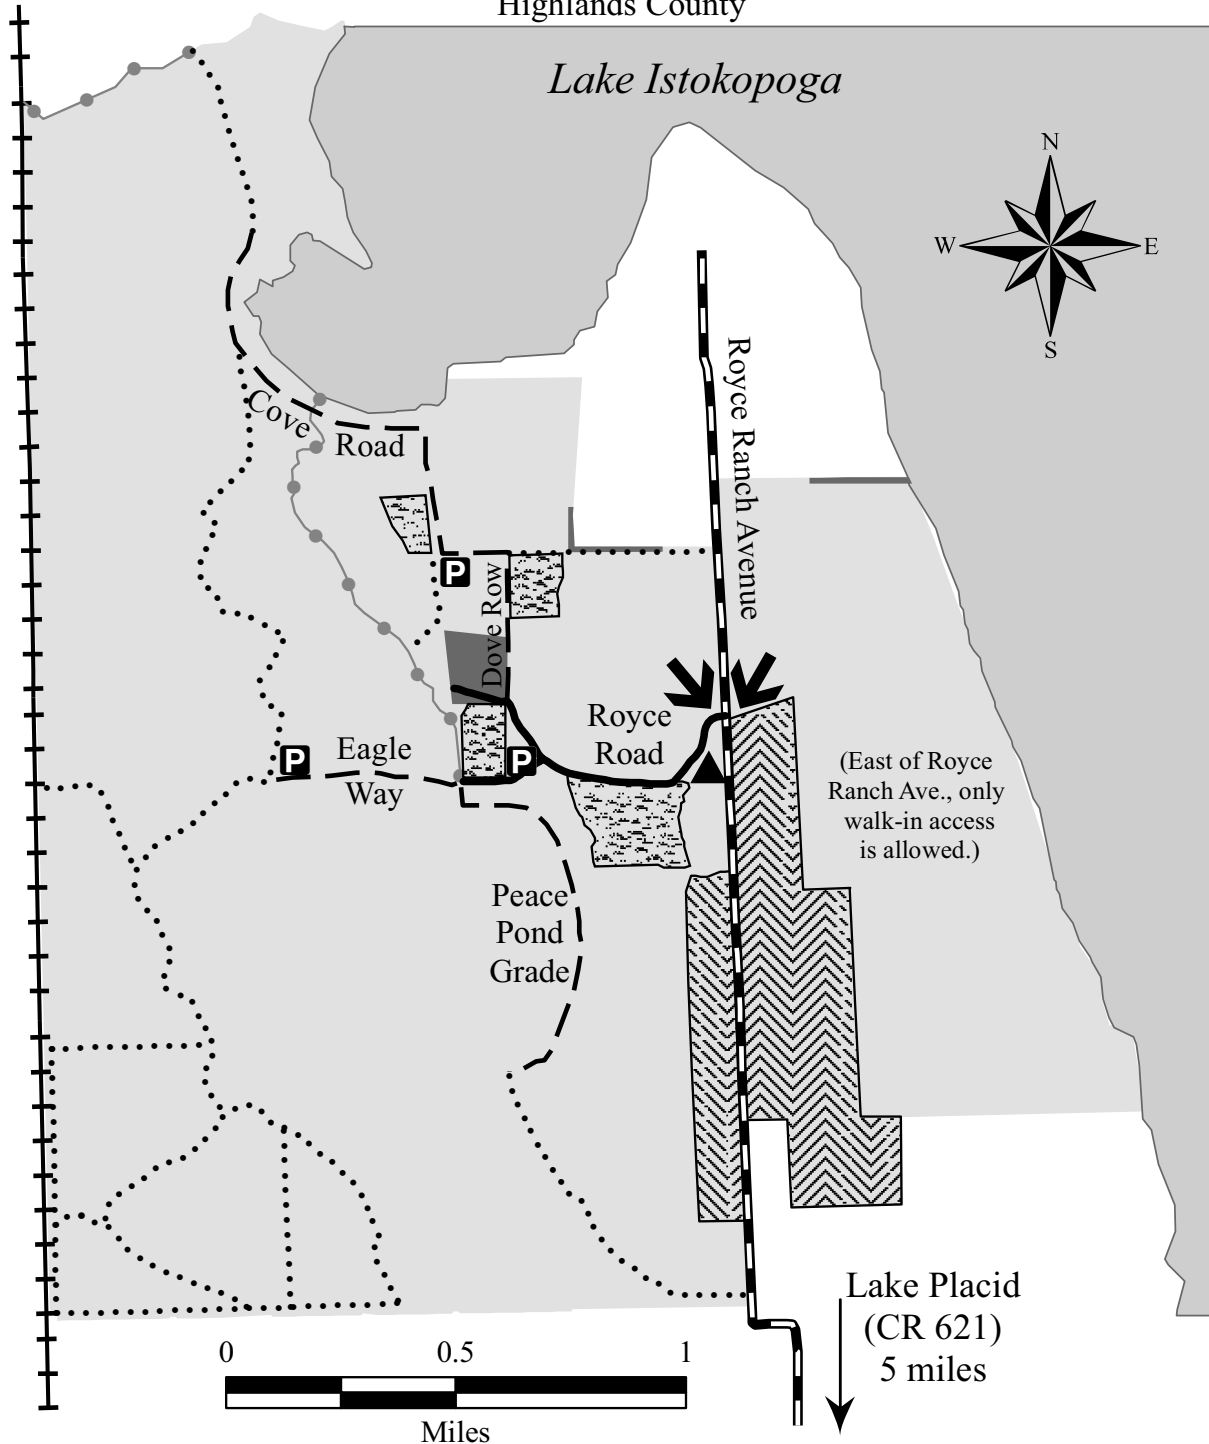

ROYCE UNIT

LAKE WALES RIDGE

WILDLIFE AND ENVIRONMENTAL AREA

2,641 acres
Highlands County

Legend			
	Environmental Area		Closed to Public Access
	Designated Entrance		Posted Dove Fields
	Check Station		Closed to Hunting
			Hiking Trail (Blue Blaze)
			Parking
			Railroad
			Paved Road
			Improved Road (Open Year Round)
			Unimproved Road (Open During Hunting Season)
			Closed Road (No Vehicles)