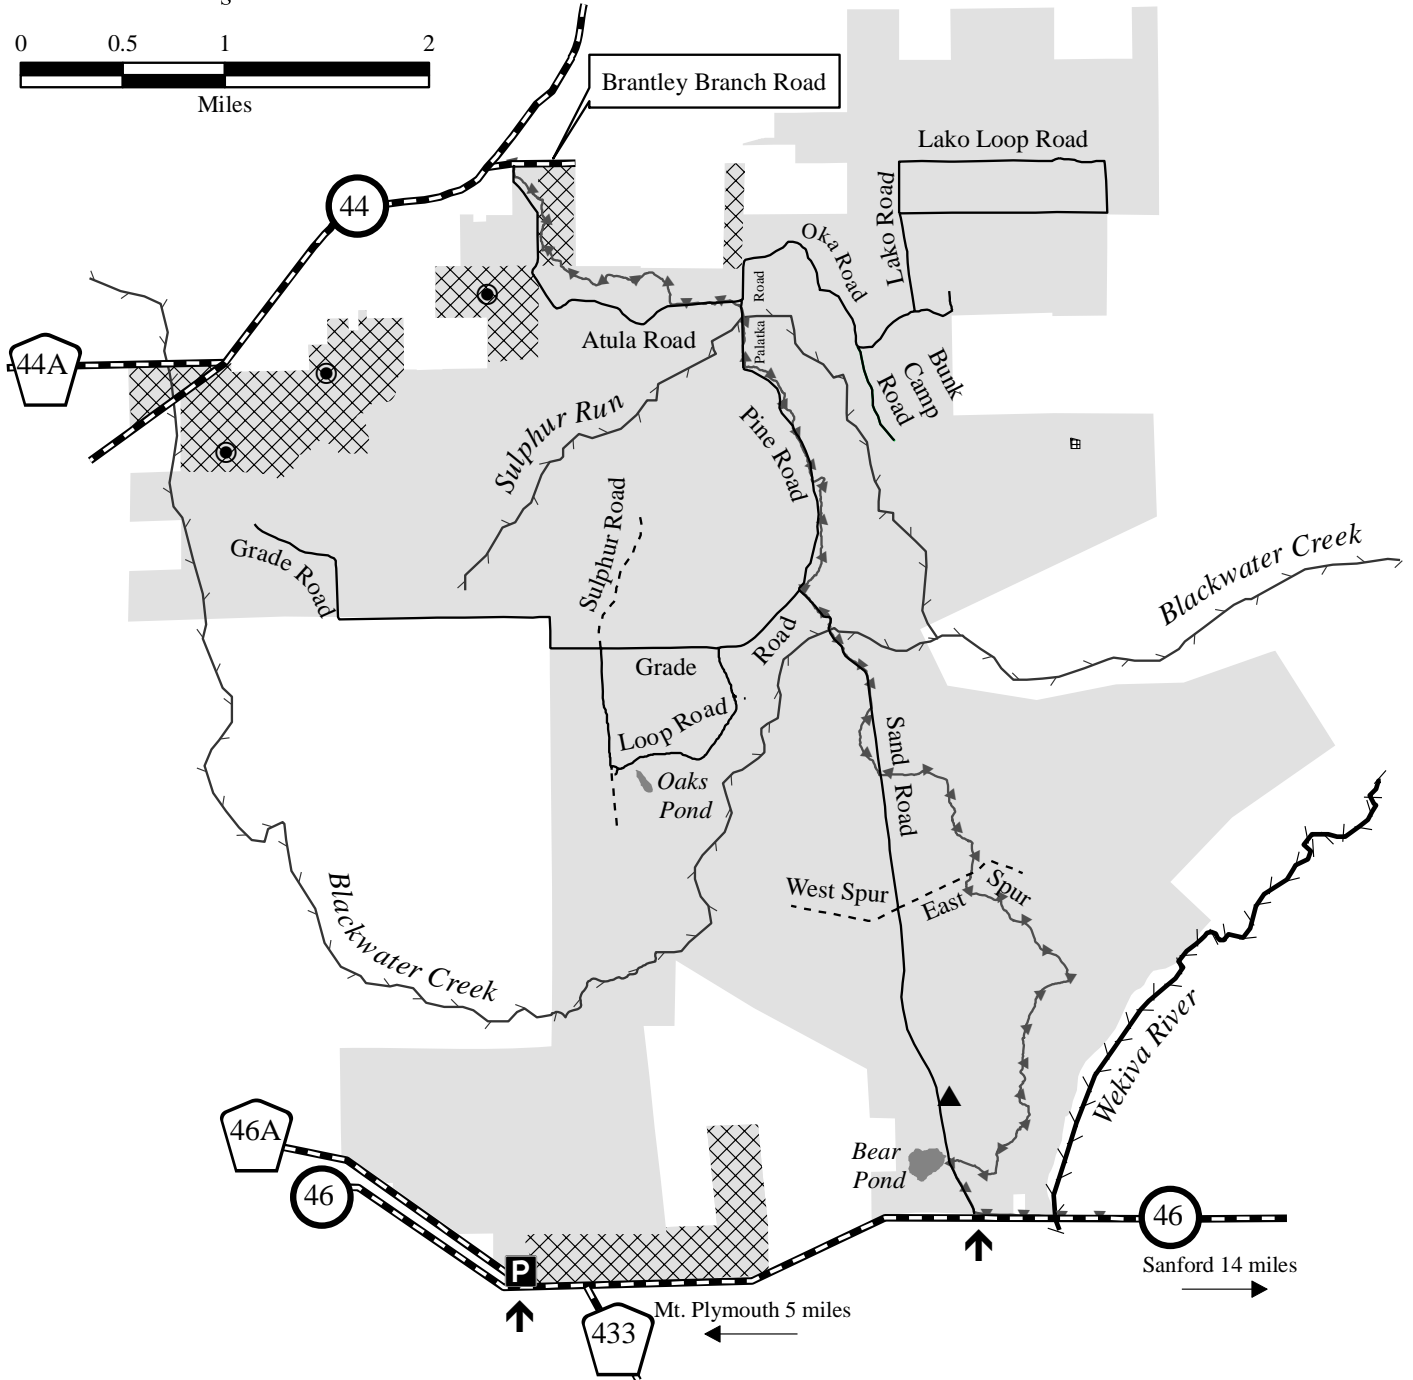

SEMINOLE FOREST

STATE FOREST AND WILDLIFE MANAGEMENT AREA

12,616 acres
Lake County

Legend			
Management Area	Closed to Hunting	Improved Road	Florida Trail
Designated Entrance	Parking	Unimproved Road	River
Check Station	Private Property	Paved Road	Creek
			Water
			Dwelling