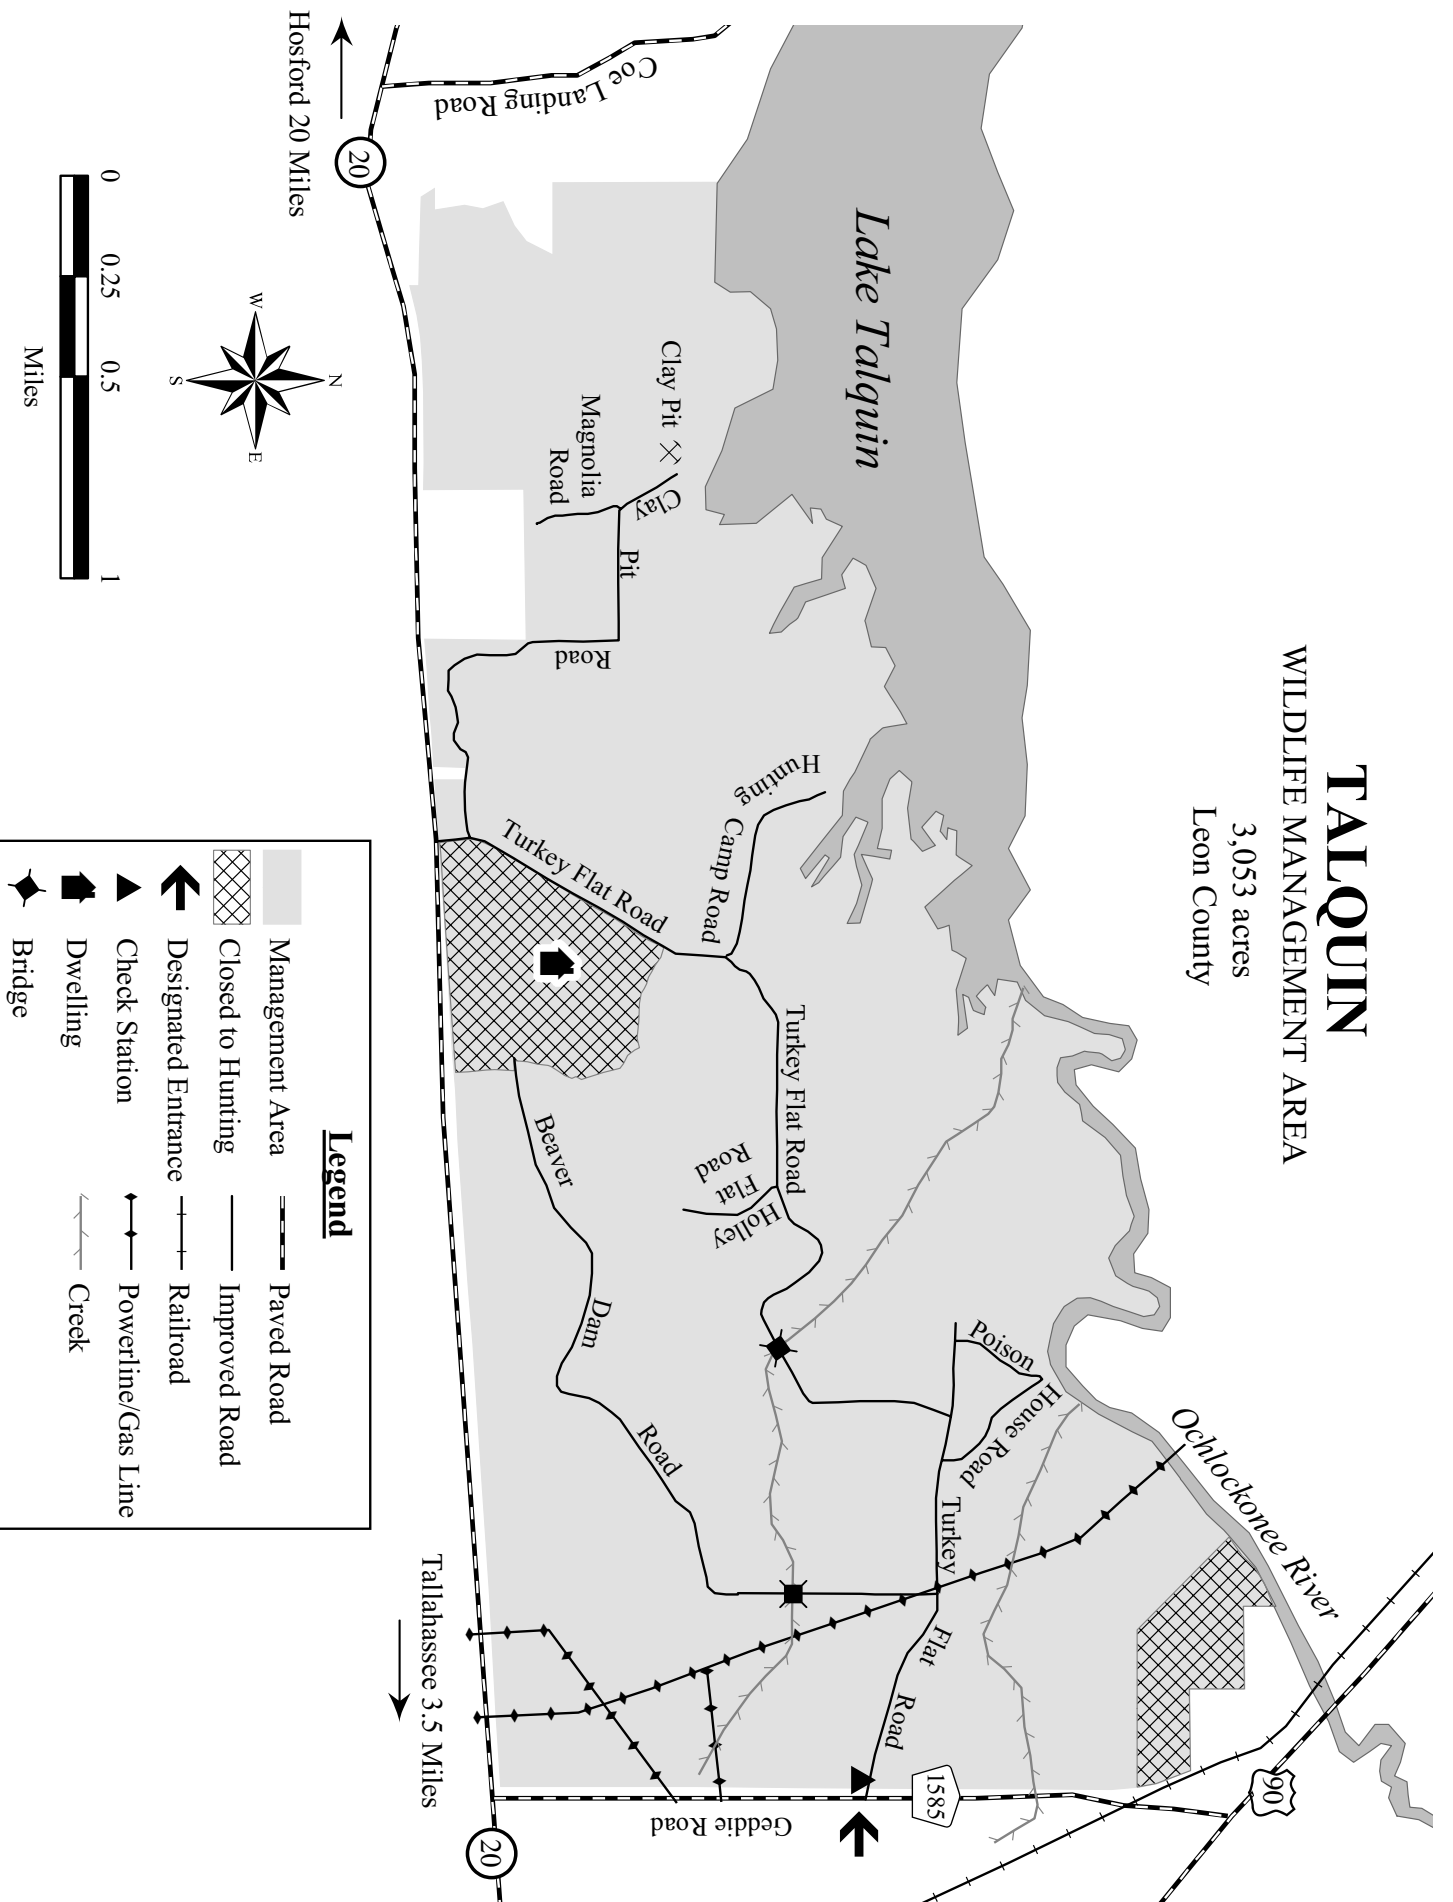

TALQUIN

WILDLIFE MANAGEMENT AREA
3,053 acres
Leon County

Legend

	Management Area		Paved Road
	Closed to Hunting		Improved Road
	Designated Entrance		Railroad
	Check Station		Powerline/Gas Line
	Dwelling		Creek
	Bridge		