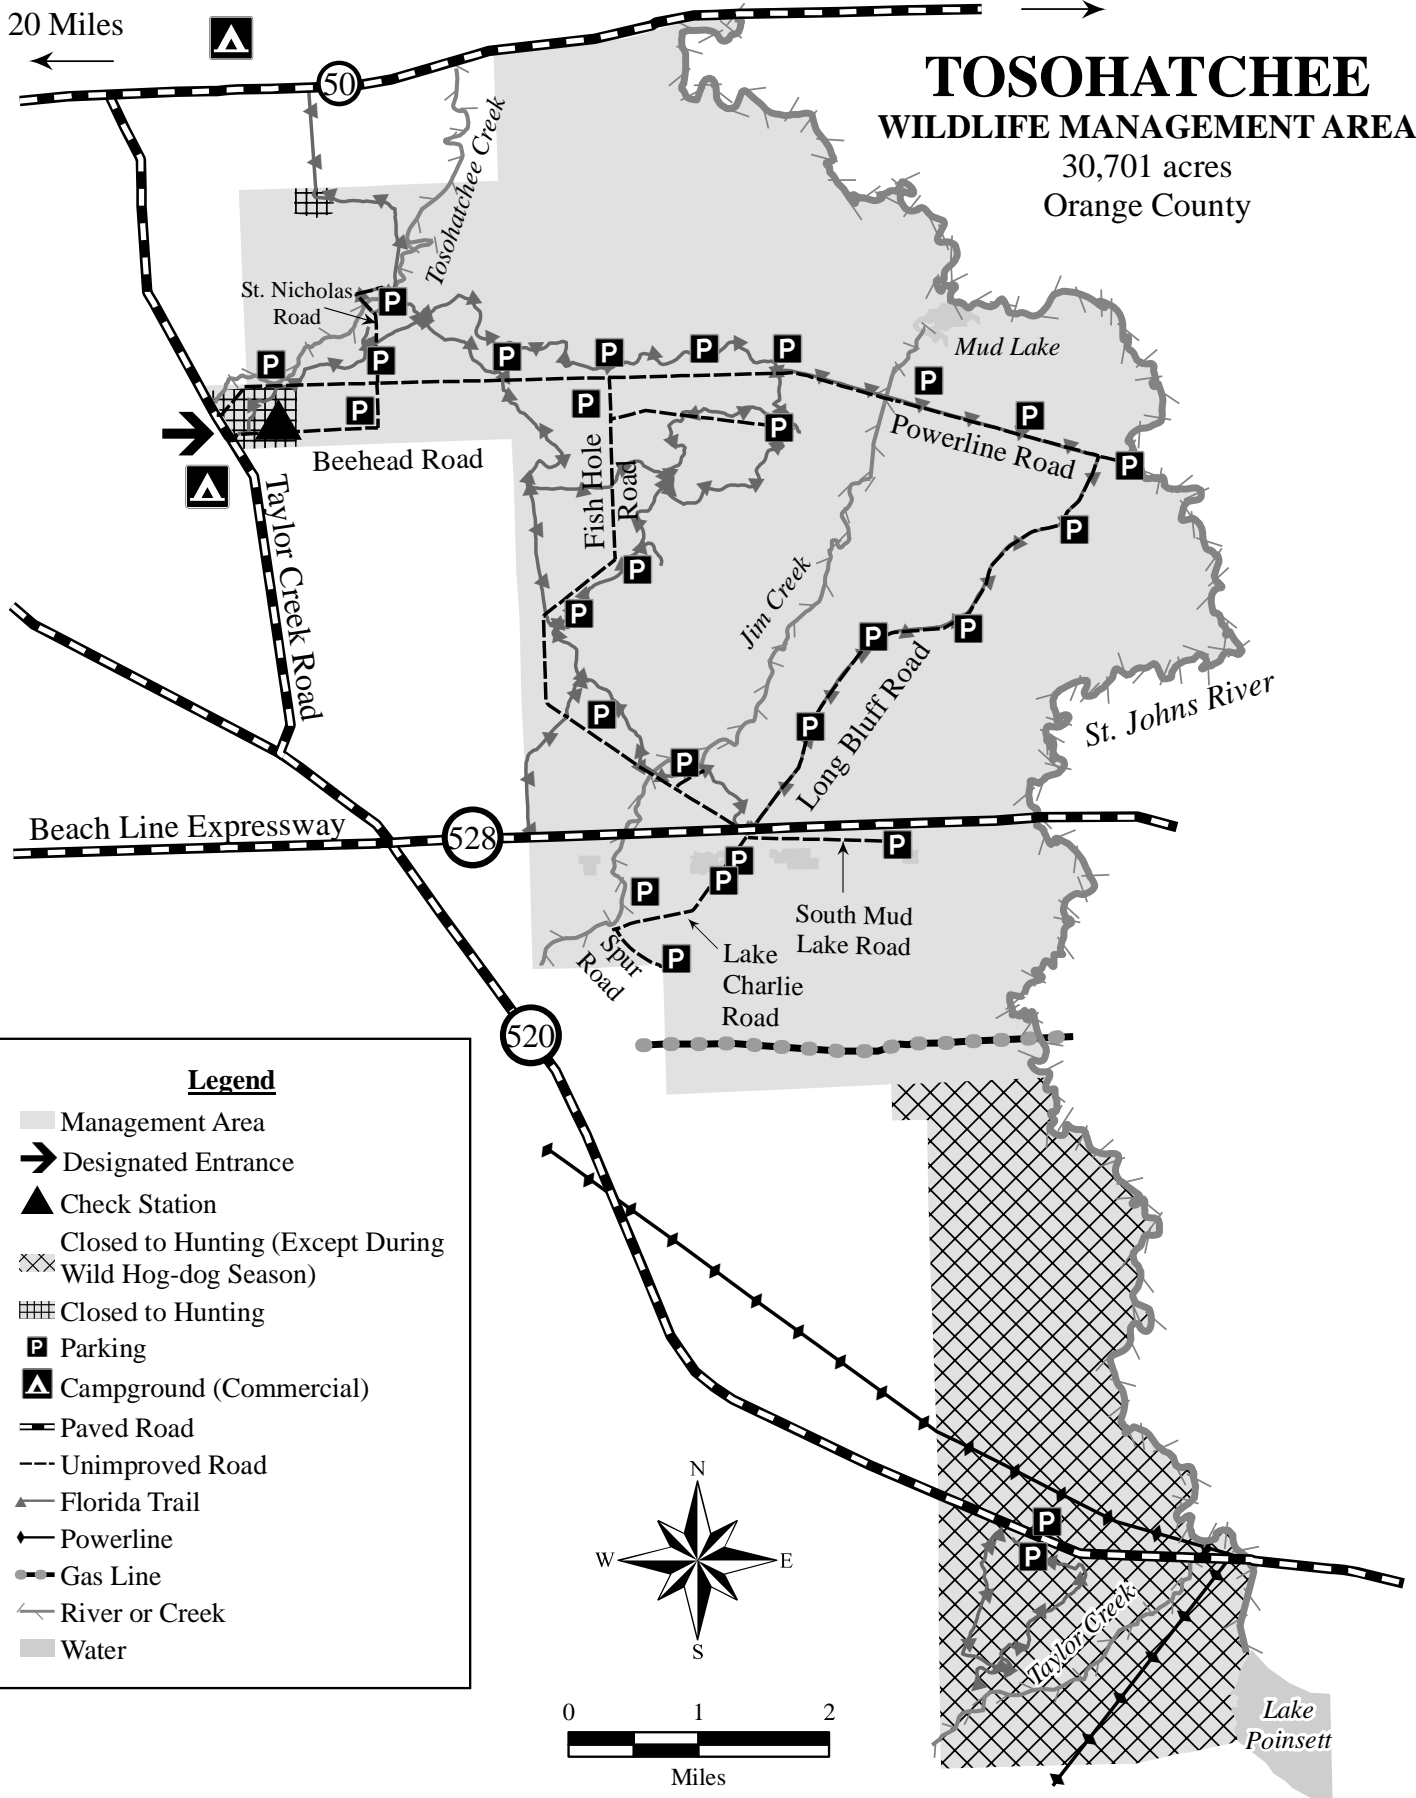

Orlando  
20 Miles

Titusville  
10 Miles

# TOSOHATCHEE WILDLIFE MANAGEMENT AREA

30,701 acres  
Orange County

### Legend

- ▭ Management Area
- ➔ Designated Entrance
- ▲ Check Station
- ⊗⊗⊗ Closed to Hunting (Except During Wild Hog-dog Season)
- ▣ Closed to Hunting
- Ⓟ Parking
- ▲ Campground (Commercial)
- Paved Road
- - - Unimproved Road
- ↔ Florida Trail
- ⚡ Powerline
- Gas Line
- ↔ River or Creek
- Water