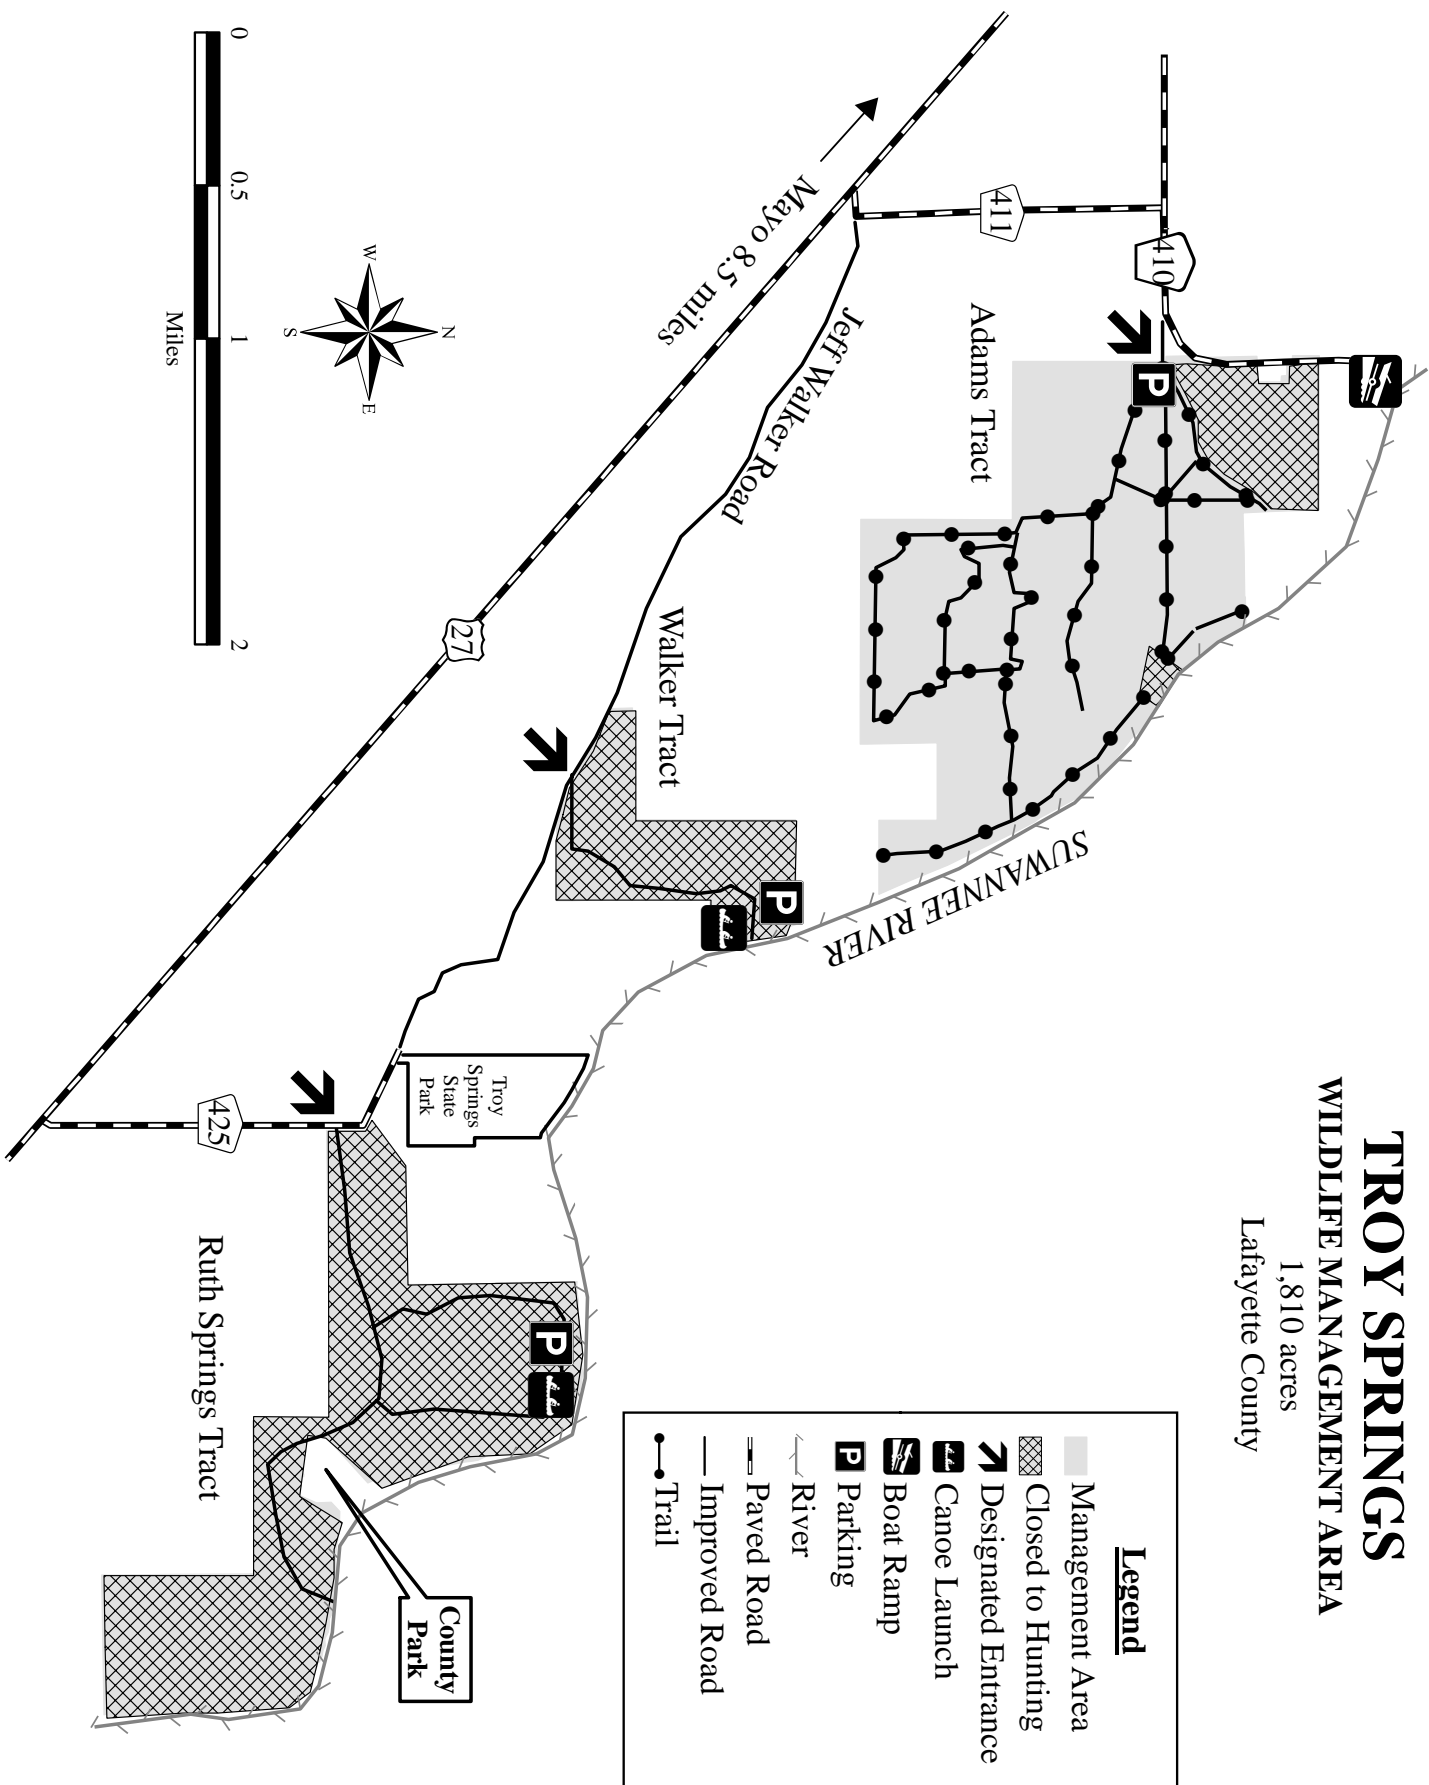

TROY SPRINGS WILDLIFE MANAGEMENT AREA

1,810 acres
Lafayette County

Legend	
	Management Area
	Closed to Hunting
	Designated Entrance
	Canoe Launch
	Boat Ramp
	Parking
	River
	Paved Road
	Improved Road
	Trail